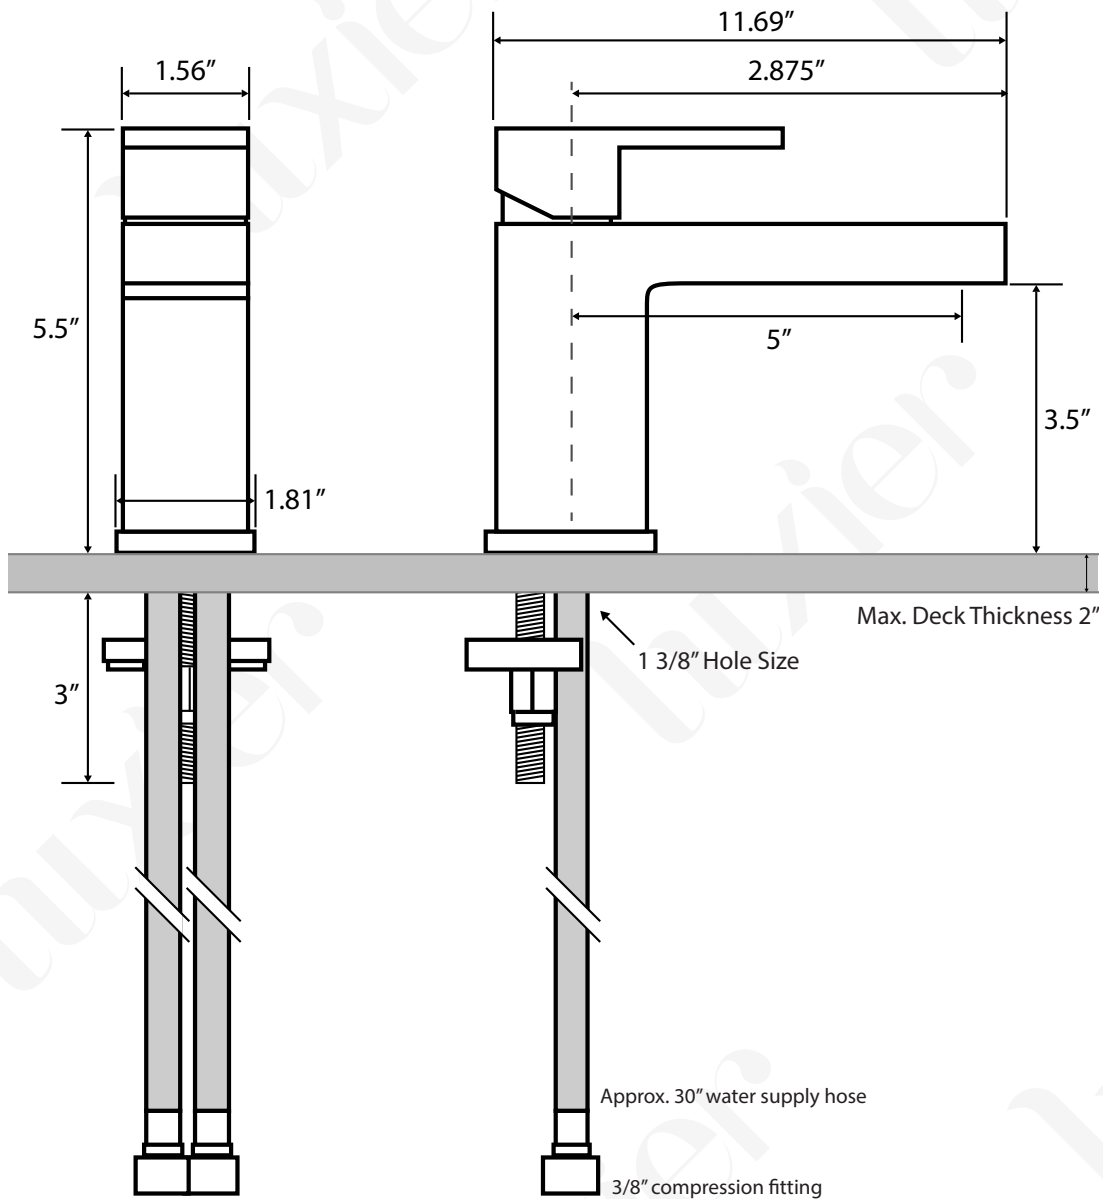

## Single Handle Bathroom Lavatory Faucet

Model Number:  
BSH05-SB  
BSH05-SC

- Features:
- Brass Construction
  - Single Hole Installation
  - Drip Free Ceramic Cartridge
  - NEOPERL® aerator 1.2 gpm max at 60 psi
  - Complies with:
    - NSF 61-9
    - ASME A112.18.1 / CSA B125.1
    - IAPMO / UPC / cUPC
    - CA AB-1953
    - WaterSense
    - CALGreen

Drawing not to Scale. All Measurements are Approximate