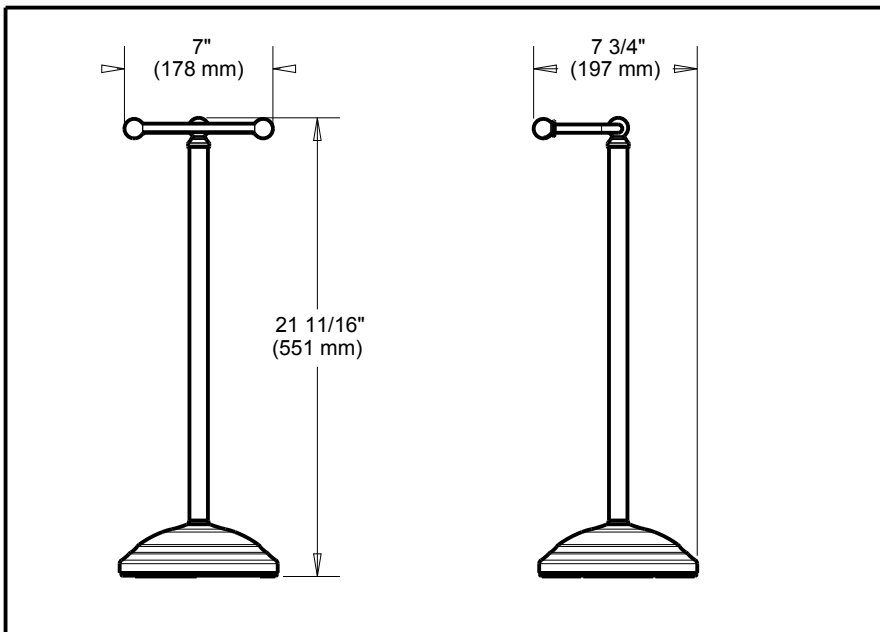

DELTA[®]

ACCESSORIES

- Greenwich™ Bath Collection
- Pedestal TPH

Submitted Model No.: _____

Specific Features: _____

STANDARD SPECIFICATIONS:

- Wood blocking is preferable behind all wall surfaces. If wood blocking is not available, the following fasteners are suggested: Tile/Masonry-Plastic or lead Anchors Plaster/drywall-Toggle bolts.
- Mounting hardware and mounting template included with product.