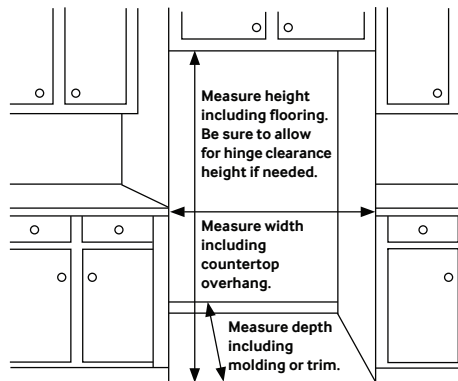

Installation Specifications

1. Measure the height, width and depth of the opening, making sure to include baseboards, molding tile, countertop overhang, etc. Check to be sure there is enough room to open the door (consider walls, islands or other obstacles when measuring).
2. Refer to illustration below to determine dimensions.
3. Allow 2.5" of clearance on hinge side of refrigerator when installing next to a wall where handle may make contact.
4. Allow 1" minimum clearance at rear for proper air circulation and water/electrical connections. Allow a 3/8" minimum clearance at sides and top for ease of installation.
5. Ensure each door and entryway in the home is wide enough for the refrigerator to be moved through easily.

For optimal usage and to be able to open refrigerator doors completely, do not install next to a wall.

Please note: The following dimension and cutout information is for planning purposes only. For complete installation details, consult manual packed with product, or download manual online at samsung.com.

Product Dimensions & Weight

Dimensions (WxHxD with hinges, handles and doors):
35³/₄" x 71⁷/₈" x 28⁷/₈"

Dimensions (WxHxD without hinges and door):
35³/₄" x 70³/₄" x 24"

Dimensions (WxHxD with hinge and door, no handle):
35³/₄" x 71⁷/₈" x 28⁷/₈"