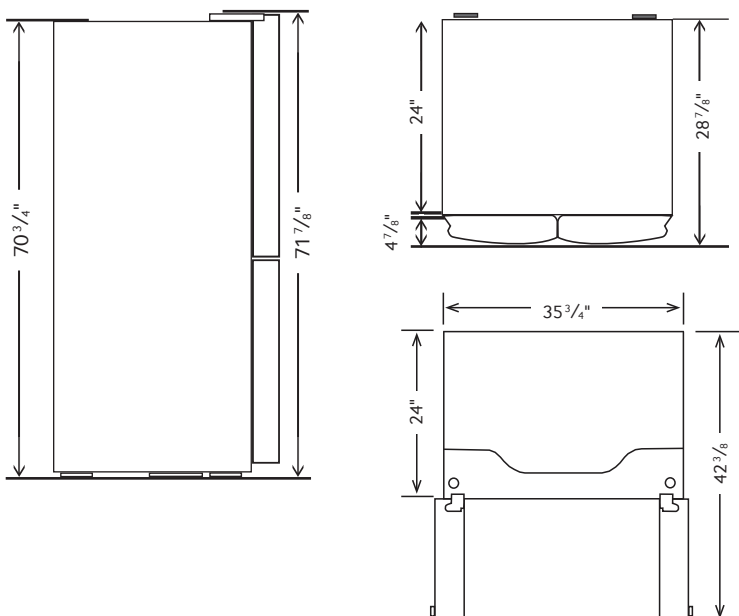

Dimensions

Total Capacity: 22 cu. ft.

Refrigerator: 13.2 cu. ft.

- Premium External Filtered Water and Ice Dispenser (Crushed or Cubed Ice)
- Ice Master Ice Maker
- 2 Humidity-Controlled Crispers
- 2 Gallon Door Bins, 1 Regular Bin
- 5 Tempered Glass Spill-Proof Shelves
  - 1 Slide-In
  - 1 Flip-Up
  - 3 Fixed
- Wine Rack
- High-Efficiency LED Lighting

FlexZone™: 4.4 cu. ft.

- 1 EZ Slide-Out Shelf
- 2 Drawers
- 5 Temperature Zones:
  - 41°F
  - 35°F
  - 30°F
  - 23°F
  - -8°F – 5°F
- High-Efficiency LED Lighting

Freezer: 4.4 cu. ft.

- 1 EZ Slide-Out Shelf
- 2 Freezer Drawers
- High-Efficiency LED Lighting

Warranty

One (1) Year Parts and Labor on Refrigerator
Five (5) Years Parts and Labor on Sealed Refrigeration System Only*
Ten (10) Years Parts and Five (5) Years Labor on Digital Inverter Compressor
*Compressor, evaporator, condenser, drier and connecting tubing.

Product Dimensions & Weight

Dimensions (WxHxD with hinges, handles and doors):
35³/₄" x 71⁷/₈" x 28⁷/₈"

Dimensions (WxHxD without hinges and door):
35³/₄" x 70³/₄" x 24"

Dimensions (WxHxD with hinge and door, no handle):
35³/₄" x 71⁷/₈" x 28⁷/₈"

Weight: 341.7 lbs.

Shipping Dimensions & Weight (WxHxD)

Dimensions: 38⁵/₁₆" x 78" x 31⁵/₁₆"

Weight: 363.7 lbs.

Color	Model #	UPC Code
Stainless Steel	RF22N9781SR	887276259277
Black Stainless Steel	RF22N9781SG	887276259260

Actual color may vary. Design, specifications, and color availability are subject to change without notice. Non-metric weights and measurements are approximate.

©2018 Samsung Electronics America, Inc. 85 Challenger Road, Ridgefield Park, NJ 07660. Tel: 800-SAMSUNG. samsung.com. Samsung is a registered trademark of Samsung Electronics Co., Ltd.