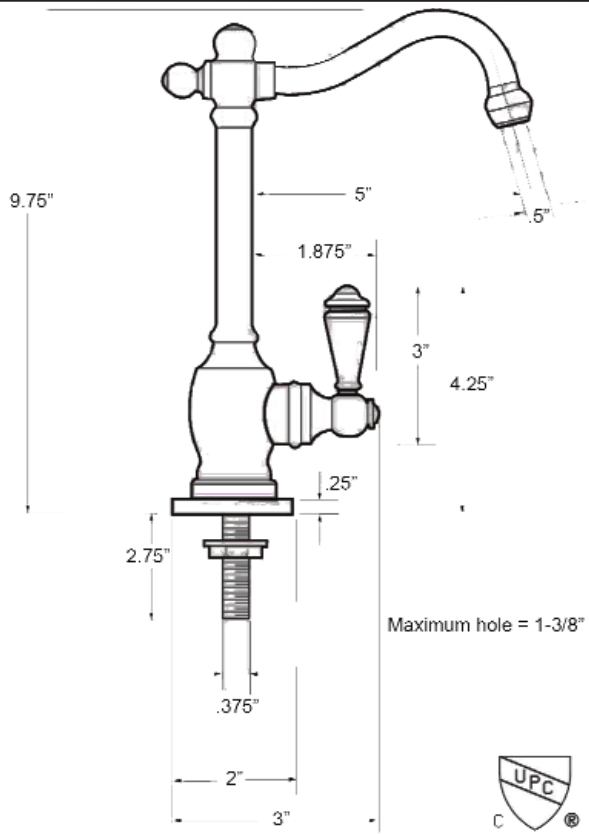

SINGLE HANDLE COLD WATER DISPENSER

Cat. No.
17202

Features:

- ▶ Cold water only
- ▶ Single handle operation
- ▶ Gooseneck spout
- ▶ 1/4 turn ceramic disc cartridge
- ▶ Solid brass construction
- ▶ Available in 5 Finishes
- ▶ IAPMO tested and approved
- ▶ Complies with NSF standards

Finishes:

CP Polished Chrome
BN Brushed Nickel
VB Venetian Bronze

PN Polished Nickel
ORB Oil Rubbed Bronze

Dimensions and specifications subject to change without notice.