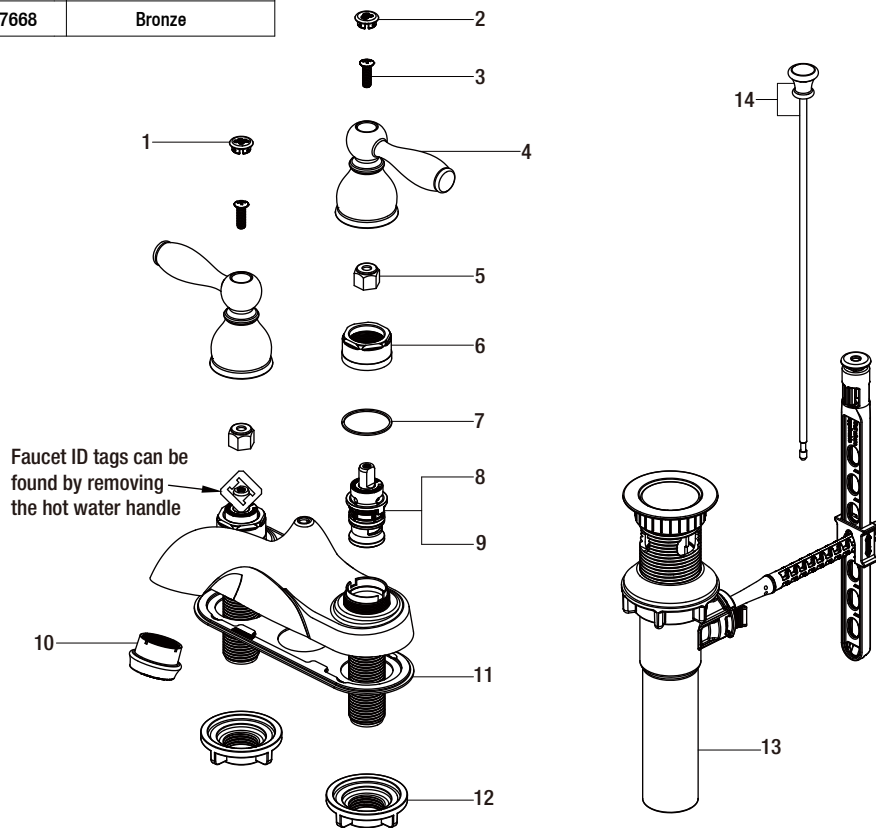

## Replacement Parts List

Mandouri 4 in. Centerset 2-Handle Low Arc Bathroom Faucet in Bronze

MODEL	SKU #	FINISH
HD65470W-6127H2	304367668	Bronze

Many replacement parts can be purchased online or at your local store. Please use the table below to identify the part SKU number needed, go to [HOMEDEPOT.COM](http://HOMEDEPOT.COM), and check for online and store availability. If you can't find the part you are looking for, please call 1-855-HD-GLACIER.

Part	Description	Part #	Internet SKU #	Store SKU #
1	Index H	RP1000127H2		
2	Index C	RP1000227H2		
3	Screw	RP50005		
4	Handle	RP1324627H2		
5	Inverter	RP64044	<a href="#">206671349</a>	
6	Bonnet nut	RP70193	<a href="#">206671342</a>	
7	Washer	RP64124		
8	Cartridge H	RP20067	<a href="#">301158139</a>	

Part	Description	Part #	Internet SKU #	Store SKU #
9	Cartridge C	RP20068	<a href="#">301158129</a>	
10	Aerator	RP3021627H2		
11	Gasket	RP80205		
12	Mounting nut	RP56001	<a href="#">203193994</a>	579276
13	ClickInstall™ drain assembly	RP4022827H2		
14	Lift rod	RP4028027H2		