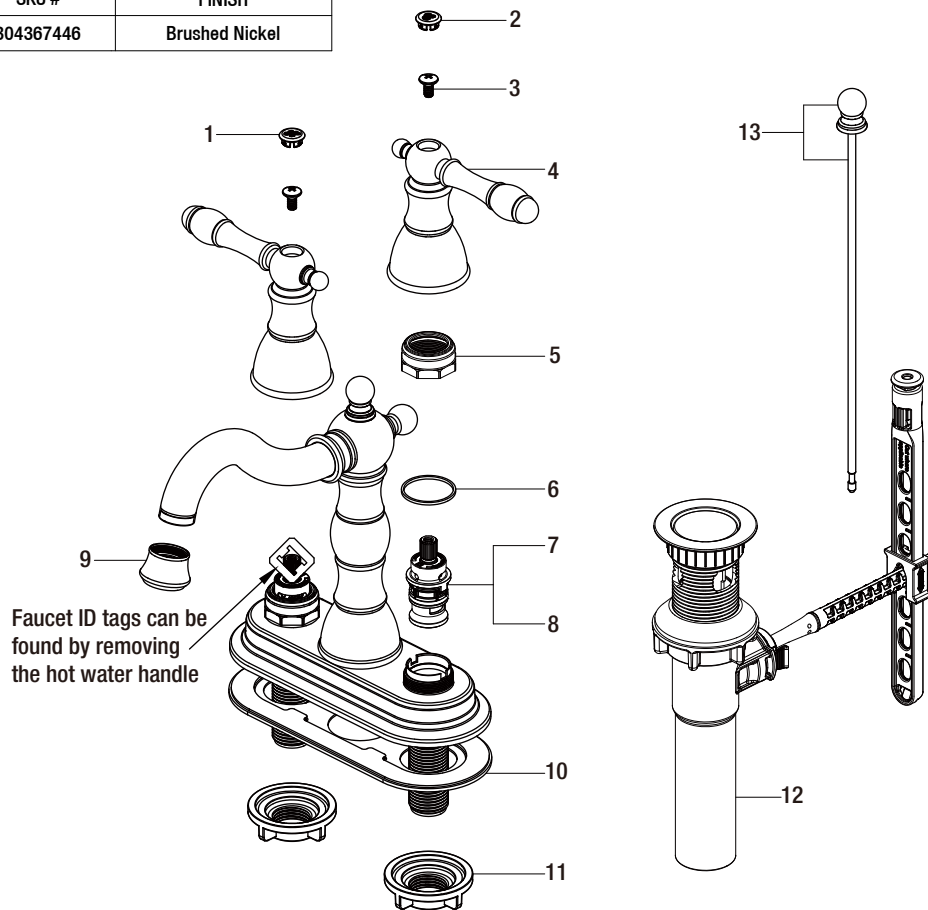

## Replacement Parts List

Lyndhurst 4 in. 2-Handle Bathroom Faucet in Brushed Nickel

MODEL	SKU #	FINISH
HD67112W-8004	304367446	Brushed Nickel

Many replacement parts can be purchased online or at your local store. Please use the table below to identify the part SKU number needed, go to [HOMEDEPOT.COM](http://HOMEDEPOT.COM), and check for online and store availability. If you can't find the part you are looking for, please call 1-855-HD-GLACIER.

Part	Description	Part #	Internet SKU #	Store SKU #
1	Index H	RP1000104	<a href="#">202666333</a>	271685
2	Index C	RP1000204		
3	Screw	RP50001		
4	Handle	RP1322904		
5	Bonnet nut	RP70435	<a href="#">206864739</a>	
6	Washer	RP64123		
7	Cartridge H	RP20087		

Part	Description	Part #	Internet SKU #	Store SKU #
8	Cartridge C	RP20088		
9	Aerator	RP3022104		
10	Gasket	RP80182		
11	Mounting nut	RP56001	<a href="#">203193994</a>	579276
12	ClickInstall™ drain assembly	RP4022804		
13	Lift rod	RP4028104		