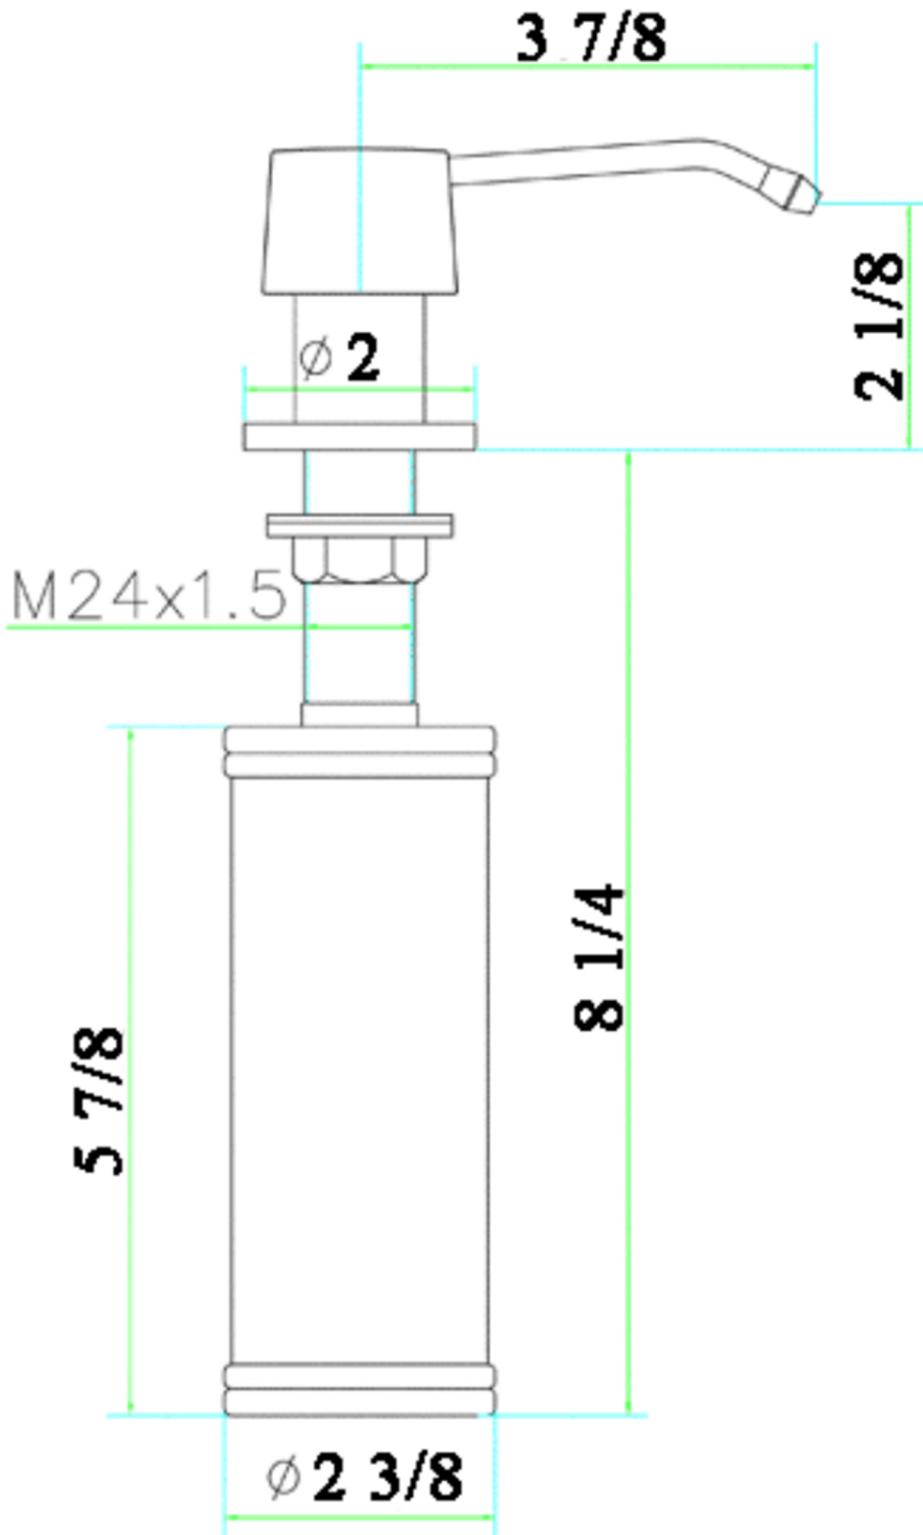

AB5004

Solid Modern Soap Dispenser

Note: All product dimensions are approximate and should be verified on site prior to installation.
Visit www.ALFIbrand.com for more information.