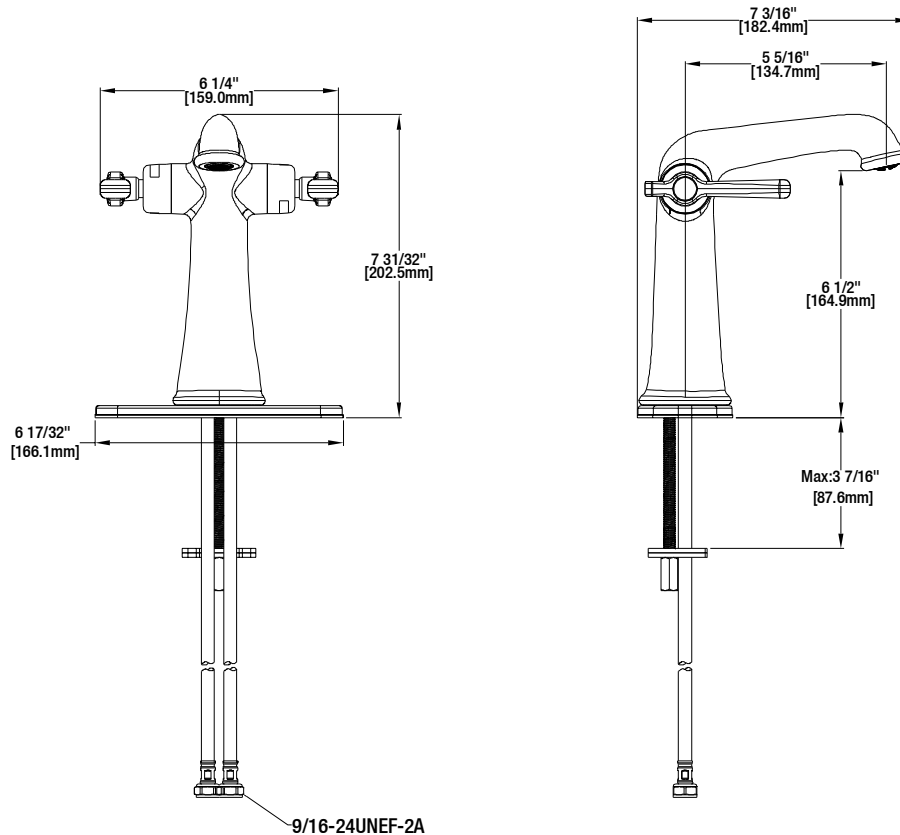

FEATURES

- Requires 1 or 3-Hole Sink with 4" On-Center
- 3/8" IPS Connections
- Max Flow Rate: 1.2 gpm (4.5 L/min) at 60 psi
- Max Countertop Thickness: 3 7/16"
- Spout Reach: 5 5/16"
- Spout Height: 6 1/2"
- 1/4 Turn Ceramic Valve for Lifetime Drip-Free Operation
- With Push Drain
- With Zinc Lever Handle

WARRANTY

- Limited Lifetime Warranty

Myer Single-Hole 2-Handle Bath Faucet

MODEL	SKU #	FINISH
HD67030W-7001	306838826	Chrome
HD67030W-7004	306838828	Brushed Nickel
HD67030W-7035	306838711	Polished Nickel
HD67030W-7010H	309631704	Matte Black

INSTALLATION DIMENSIONS

Glacier Bay reserves the right to make changes in specifications and materials and to change and discontinue models, both without notice or obligation. Dimensions are for reference only.