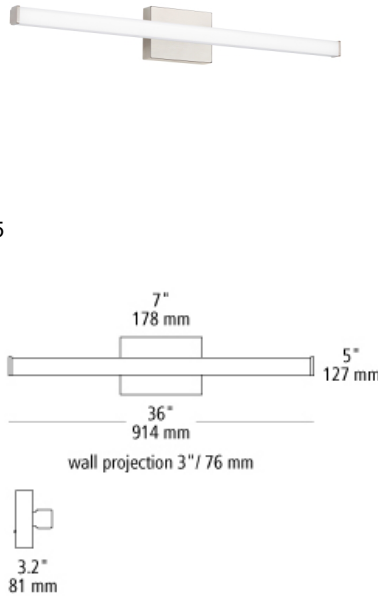

lufe square 36 bath

DESCRIPTION

When a sleek, contemporary solution is in order, the Lufe Square rectilinear vanity bath light by LBL Lighting is the answer. Its soft, energy efficient integrated LED light delivers a 2700K or 3000K color temperature at 90 CRI. The lighting fixture's substantial, rectangular backplate cleanly cradles the Frosted Acrylic lens and complements the angular end caps along with cleverly hidden hardware to finish the look. The bath light comes with a choice of either a Polished Chrome or a Satin Nickel finish. Lufe Square is 5" high with a 3.2" extension, making it ADA compliant, and it's available in three lengths: 24", 36" and 48". Damp-rated and dimmable. LED includes 34.5 watt 2458 delivered lumens 90 CRI 2700K or 3000K LED module. Dimmable with a low-voltage electronic dimmer. Mounts vertically or horizontally. ADA compliant. 120v or 277v.

WEIGHT

3-3lb / 1.36-1.36kg ±

satin nickel

ORDERING INFORMATION

model	color	finish	lamp
BA985	OY frosted acrylic	PC polished chrome	LED927 LED Module 34.5w 90 CRI 2700K 120v
		SC satin nickel	LED927277 LED Module 34.5w 90 CRI 2700K 277v
			LED930 LED Module 34.5w 90 CRI 3000K 120v
			LED930277 LED Module 34.5w 90 CRI 3000K 277v