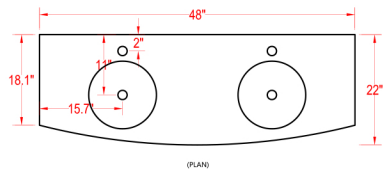

Bathroom Cabinet

Unit

inch

Model

Figi-63

Cabinet: 63"x18.1"x35.8" inch

Handle: 6.9" inch

(BACK)