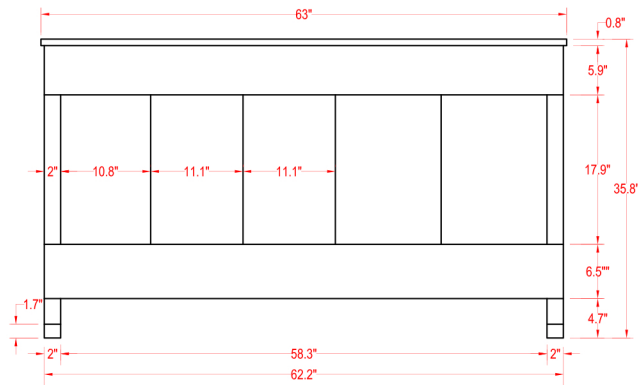

Bathroom Cabinet

Unit

inch

Model

Figi-63

Cabinet: 63"x18.1"x35.8" inch

Handle: 6.9" inch

(BACK)