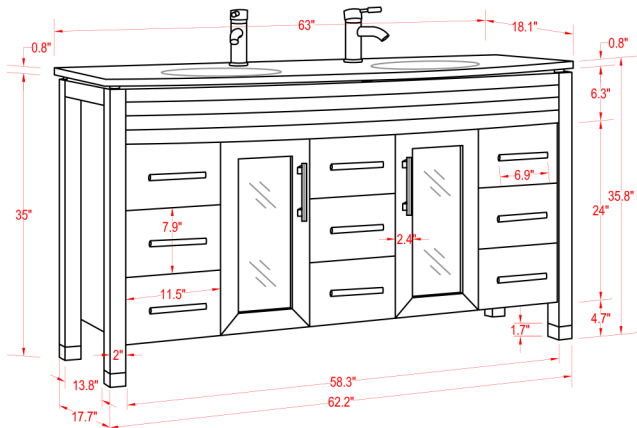

Bathroom Cabinet

Unit

inch

Model

Figi-63

Cabinet: 63"x18.1"x35.8" inch

Handle: 6.9" inch

(BACK)