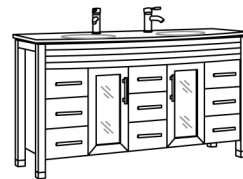

Bathroom Cabinet

Unit

inch

Model

Figi-63

Cabinet: 63"x18.1"x35.8" inch

Handle: 6.9" inch

(BACK)