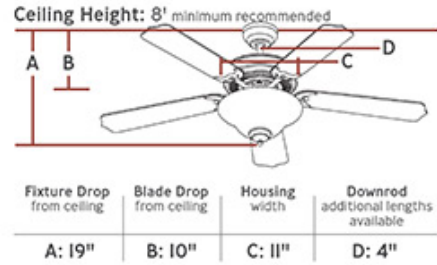

5HM52RBND: 52" Homeowner Max Plus

Specification Images:

Collection: Homeowner Max Plus

UPC #:014817525281

Finish: Roman Bronze (RB)

Blade Finish: Bronze

Blade Finish 2: Undefined

Dimensions:

- Diameter:** 52"
- Weight:** 27.5 lbs.
- Reverse Switch:** Manual
- Rev. Switch Location:** Top of Housing
- Motor Size:** 153.0 X 15.0
- Diameter of Housing:** 11.0
- Capacitor Value:** 4.5+6+5/350V/90C
- Lead Wire Length:** 78 inches
- Light Kit Included:** Yes
- Remote Included:** None
- Remote Group(s):** ESSWC-5