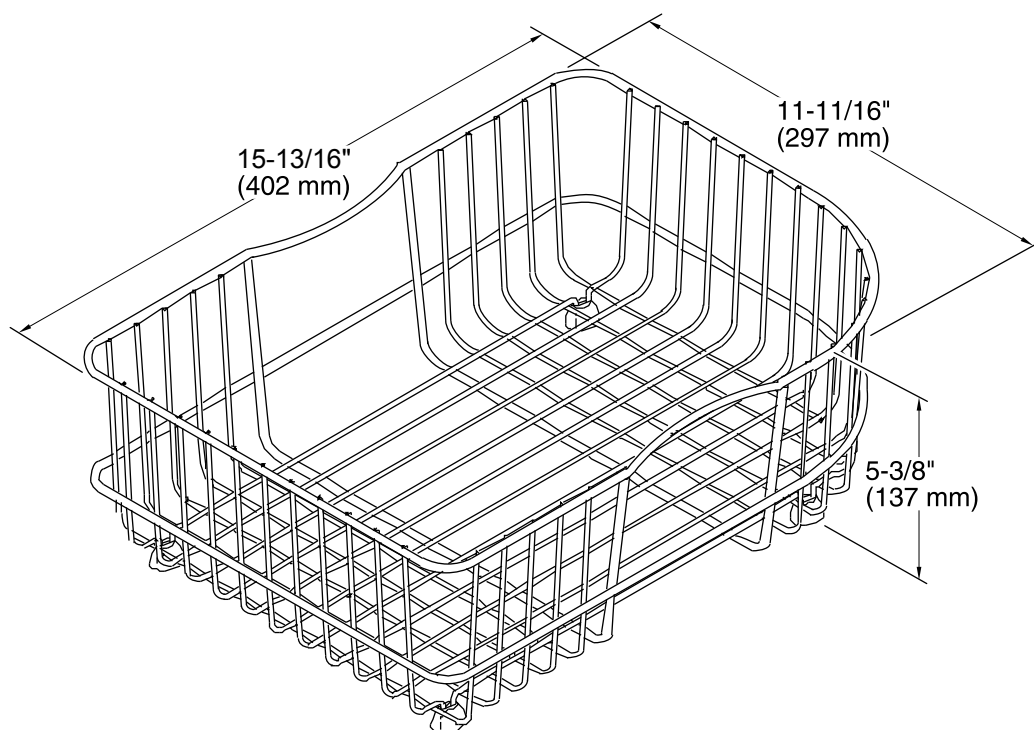

Features

- Fits in the right bowl of the K-5931 and K-5932 Executive Chef kitchen sinks and K-5948 Efficiency kitchen sink.
- Durable stainless-steel construction.
- Helps protect sink surface from daily wear.
- Dishwasher safe.
- Rubber feet provide added protection.

Technical Information

All product dimensions are nominal.