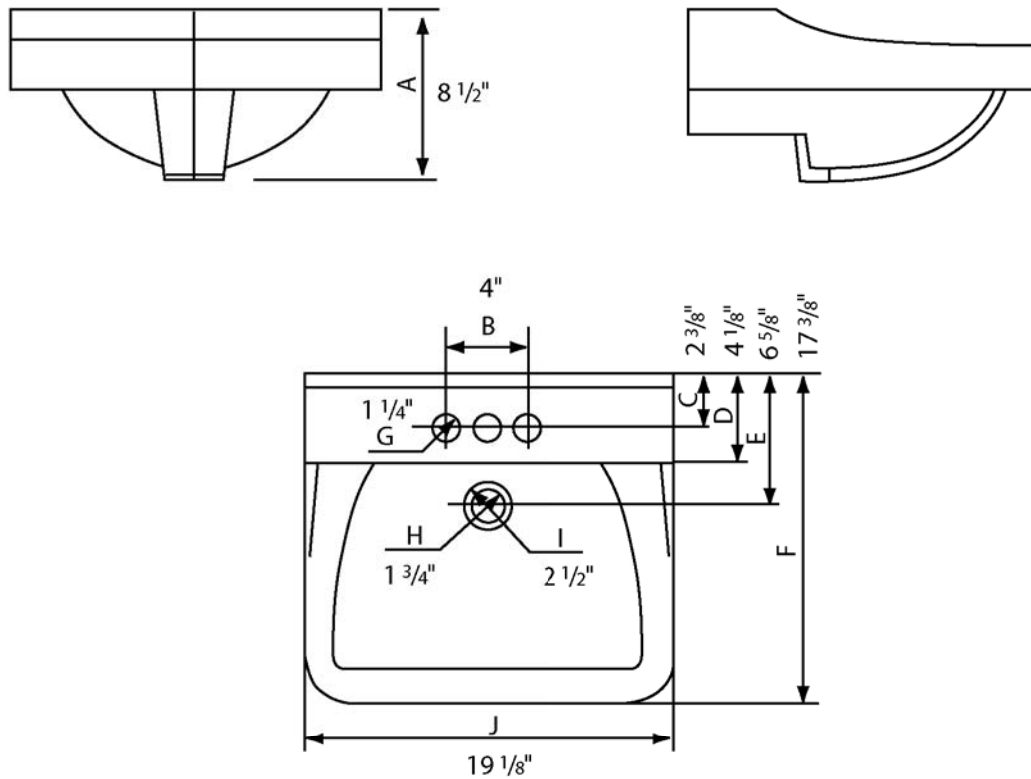

ADA Wall Hung Lavatory

Features:

- Grade A Vitreous China
- 19 1/8" x 17 5/16" Rectangle
- 4" Centers
- Self Rimming with Front Overflow
- Available in White
- ADA Compliant

Codes/Standards:

- ANSI
- CSA
- IAPMO

SKU Description:

Wall Hung Lavatory
4" Centers
Available in White

**Limited Lifetime
Warranty**

Model#	Color	H.D.	Expo	Y.O.W.	UPC#
13-0010-ADA	○	530162			721015340539

ADA Wall Hung Lavatory

ADA Wall Hung Lavatory, 4" Centers
Weight: 32.3 lbs; 14.7 kgs.

Model#	A	B	C	D	E	F	G	H	I	J
13-0010-ADA	8 1/2" 215mm	4" 102mm	2 3/8" 60mm	4 1/8" 105mm	6 5/8" 168mm	17 3/8" 440mm	1 1/4" 32mm	1 3/4" 44mm	2 1/2" 64mm	19 1/8" 485mm

Note: The measurements provided are subject to change or cancellation. No responsibility is assumed for use or superseded or voided pages. Please provide suitable reinforcement for all wall supports. Installation instructions supplied. Dimensions of fixture are within range of tolerances of ANSI Standard A112.19.2.M.