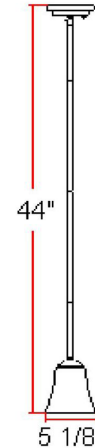

Torino I-Light Mini Pendant  
Satin Nickel

**SPECIFICATIONS**

MOUNTING:	Pendant	LED BRIGHTNESS (LUMENS):	N/A
SLOPED CEILING ADAPTABLE:	N/A	LED COLOR CORRELATED TEMPERATURE (CCT):	N/A
LAMP TYPE 1:	1 lamp 60W Incandescent	LED COLOR RENDERING INDEX (CRI):	N/A
BULB INCLUDED:	N/A	LED EFFICACY:	N/A
WATTS PER BULB:	60W	LED AVERAGE RATED LIFE:	N/A
TOTAL WATTAGE:	60W	ENERGY EFFICIENT:	No
DIMMABLE:	Yes	LIGHTING AMPS:	N/A
MATERIAL CONSTRUCTION:	Steel	VOLTAGE:	120V
ASSEMBLED DIMENSIONS:	44" H x 5.1" L x 5.1" D		
WEIGHT:	N/A		
BACKPLATE DIMENSIONS:	N/A		
CANOPY/PLATE DIMENSIONS:	N/A		
GLASS/SHADE DIMENSIONS:	N/A		
GLASS/SHADE MATERIAL:	Glass		
GLASS/SHADE TYPE:	N/A		
GLASS/SHADE COLOR:	N/A		