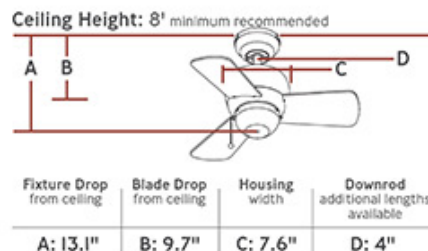

3TF24PN: 24' Micro 24 Fan - Polished Nickel

Specification Images:

Collection: Micro 24
UPC #: 026586982141
Finish: Polished Nickel (PN)
Blade Finish: Silver

Dimensions:

Diameter: 24"
Weight: 9.57 lbs.
Reverse Switch: Manual
Rev. Switch Location: Switch Housing
Motor Size: 153.0 X 10.0
Diameter of Housing: 7.62
Capacitor Value: 4.5+6+5/350V/90C
Lead Wire Length: 78 inches
Remote Included: None
Remote Group(s): CK300,CKF310,CT100

Backplate / Canopy Details:

Type	Height / Length	Width	Depth	Diameter	Outlet Box Up	Outlet Box Down
Canopy				5 5/32		

Blade Details:

Blade Group	Diameter	Included	RPM Hi	CFM Hi	Watts Hi	Amps Hi	RPM Med	CFM Med	Watts Med	Amps Med	RPM Low	CFM Low	Watts Low	Amps Low
	24	Yes	219.0	1474.0	40.34	0.341	168.0	1287.23	10.0	0.186	111.0	762.69	5.14	0.134

Mounting Options:

Mounting Type	Included	Item	Downrod Length	Downrod Diameter	Overall Height	Blade to Ceiling	Min. Ceiling Height	Canopy Style	Canopy Diameter
Downrod (Included)	yes		4.0	0.5	13.18	9.73	7.81	MC Dual Mount	5.12
Flush (Included)	yes				10.06	6.61	7.55	MC Dual Mount	5.12
Flush (Optional)	no	MC192-PN			11.33	7.88	7.66	Wet/Damp Flush Adapter	8.0