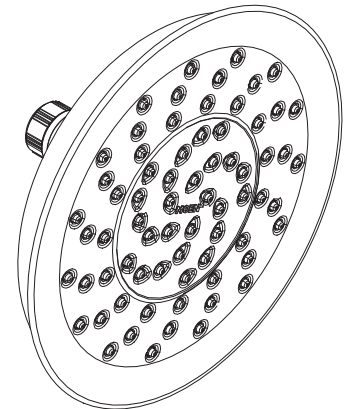

DESCRIPTION

- Fixed mount showerhead
- Spot Resist™ Brushed Nickel Finish
- 1/2" IPS connection
- Immersion™ Self-Pressurizing rainshower technology channels water for more spray power

OPERATION

- Single function

FLOW

- Designed to deliver 1.75 gpm (6.6 L/min) MAX at 80 psi

STANDARDS

- Third party certified to: WaterSense® ASME A112.18.1/ CSA B125.1 and all applicable requirements referenced therein
- Products marked with 1.75 gpm are compliant with California water efficiency regulations

WARRANTY

- Lifetime limited warranty against leaks, drips and finish defects to the original homeowner
- 10 year limited warranty when used in a multifamily installation
- 5 year limited warranty when used in a commercial installation

Visit www.moen.com/support for complete details and limitations

BRECKLYN™ One-Function Rainshower

Model: 21920SRN