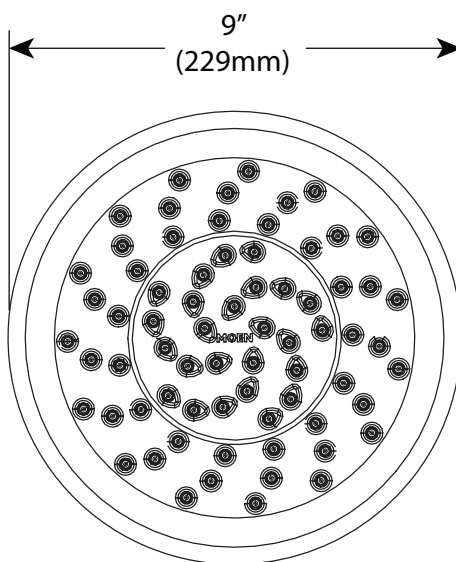

CRITICAL DIMENSIONS

(DO NOT SCALE)