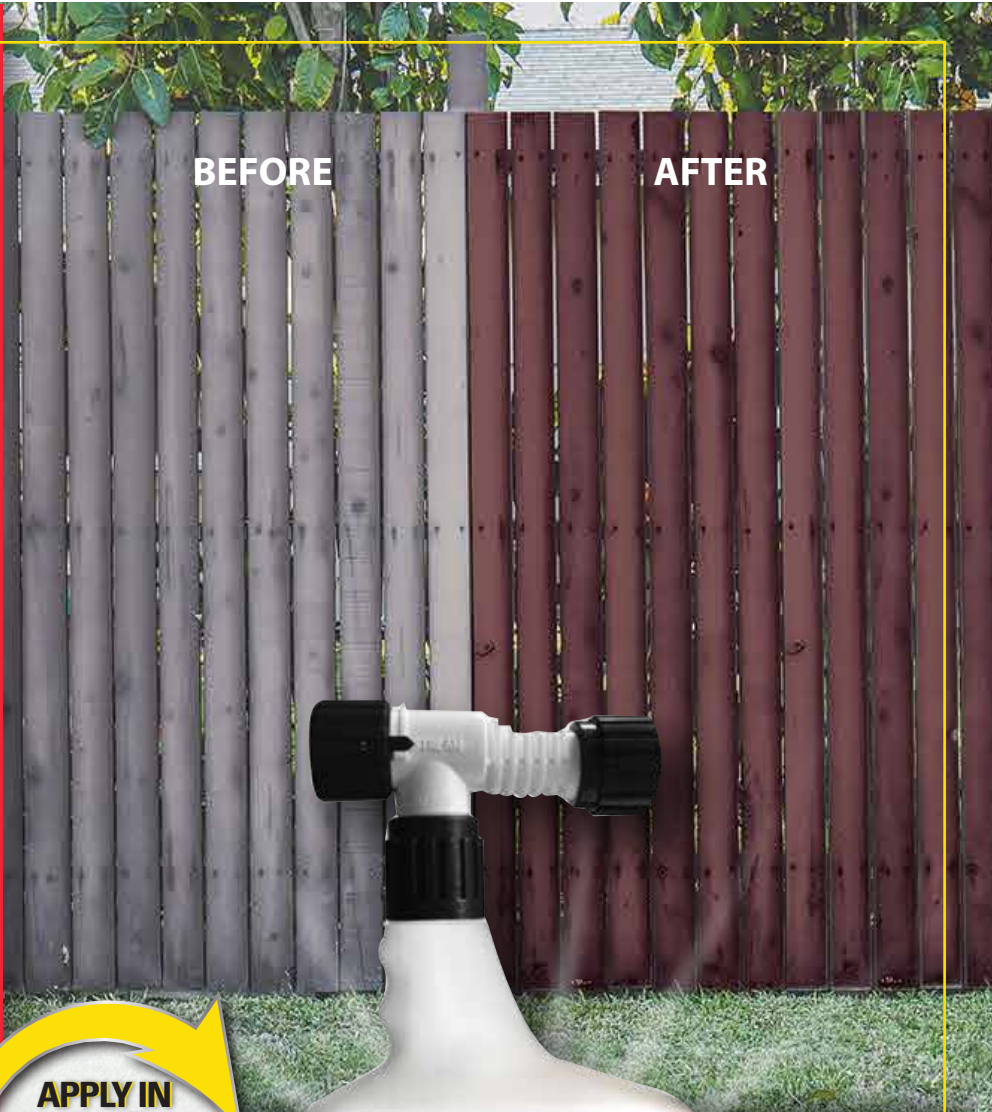

• TRUSTED QUALITY SINCE 1921 •

RUST-OLEUM® RENOVATOR

FENCE STAIN

Renovator Fence is an easy-to-use semi-transparent stain that refreshes faded wood fencing with vivid color. This ready-to-use hose end spray requires just one coat application and applies quickly, allowing you to stain your fence in minutes!

- Beautify and protect
- Superior fade resistance
- One coat application
- Lasts all season – will not wash away with water or rain

COVERS UP TO
700
SQ. FT.

WITH ONE COAT

Item#	Description	Size
321637	Renovator Fence, Redwood	56 oz.
321639	Renovator Fence, Saddle Brown	56 oz.

RUST-OLEUM
CORPORATION
11 Hawthorn Pkwy., Vernon Hills, IL 60061

©2017 Rust-Oleum Corporation

800-323-3584

BEFORE

AFTER

APPLY IN
10
MINUTES