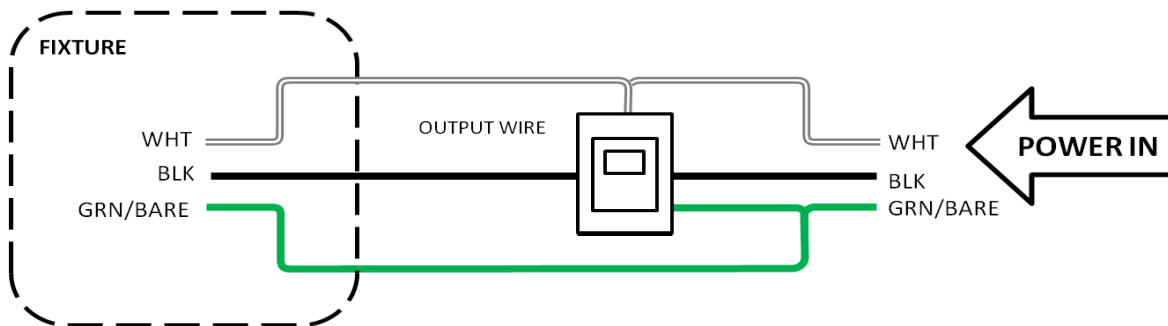

For Manufacturing Date Before June 1st, 2019

407943K50 Dimmers (Require neutral wire connection)

Brand	Type	Series	Model #	Wiring	watts	dimming method	Notes
Lutron	ELV	Maestro	MAELV-600	Single-pole/multi-location	600	Digital	Multi-locations only work with MA-R (not a dimmer)
	ELV	Skylark	SELV-303P	Single-pole/3-way	300	slide with ON/OFF button	3-Way only works with a 3-Way switch
	Reverse Phase	Diva	DVRP-253P	Single-pole/3-way	250	slide with ON/OFF button	3-Way only works with a 3-Way switch
	Reverse Phase	Nova T	NTRP 250	Single Pole	250	slide to off	
	Reverse Phase	Skylark Contour	CTRP-253P	Single-pole/3-way	250	slide with ON/OFF button	3-Way only works with a 3-Way switch
Leviton	ELV	decora	DES06-1	Single-pole/3-way	300	slide with ON/OFF button	3-Way only works with a 3-Way switch