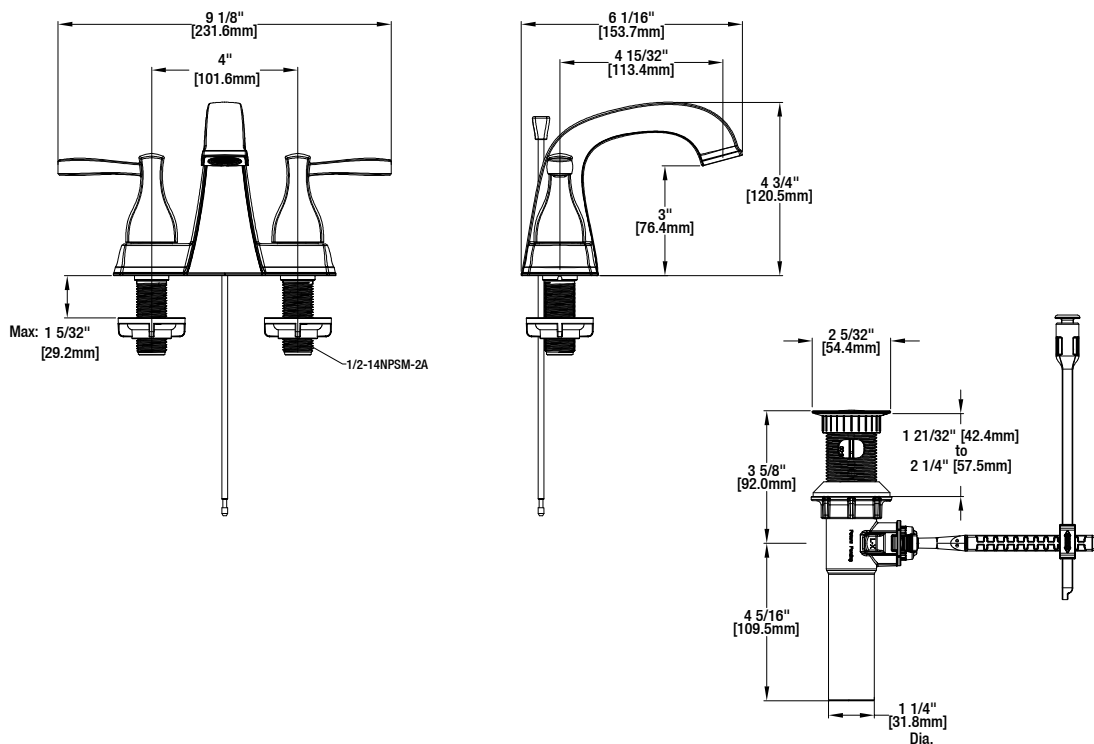

WARRANTY

- Limited Lifetime Warranty

INSTALLATION DIMENSIONS

Glacier Bay reserves the right to make changes in specifications and materials and to change and discontinue models, both without notice or obligation. Dimensions are for reference only.