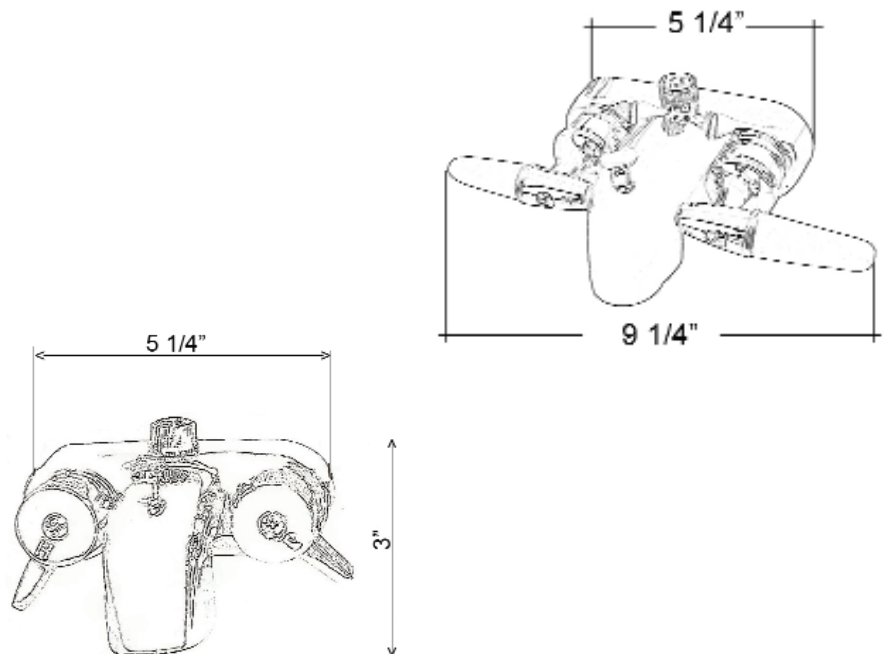

RECTANGULAR SHOWER UNIT WITH SIDE WALL SUPPORT

Cat. No.
4192

Features:

- ▶ Rectangular Shower Rod is 3/4" Solid Brass Tubing
- ▶ Washerless Diverter Bathcock
- ▶ 3 3/8" Centers for Tub Wall Mount Installation
- ▶ 1/4 Turn Compression Stems
- ▶ Flow Rate is 4 GPM
- ▶ Side Wall Support Fully Reversible (Left or Right)
- ▶ Includes Ceiling and Wall Support Assemblies
- ▶ Supports Adjustable By Cutting
- ▶ Includes Plastic Shower Head
- ▶ Chrome Finish Has Metal Handles
- ▶ Brass Finish Has Plastic Handles
- ▶ Available In 2 Sizes 48", and 54"
(#4192-48, #4192-54)

Finishes:

CP Polished Chrome
BP Polished Brass

Shower Rod:

L: 48" D: 24"
L: 54" D: 24"

Riser Height: 62"
Faucet Width: 5 1/4"
Wall Support: 18"
Ceiling Support: 30"

Dimensions are nominal and may vary. Dimensions and specifications subject to change without notice.