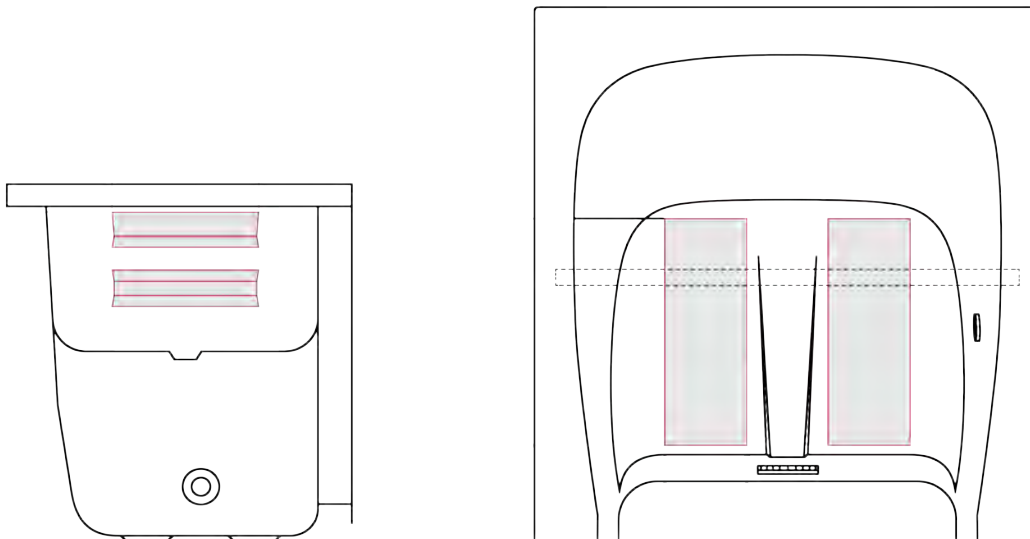

Companion Two Seat Dual +Microbubble+Heat Massage Walk In Bathtub

Disclaimer:
In an effort to continually improve our product, specifications and configurations are subject to change without notice. Before ordering or installing, consider future access to essential equipment.