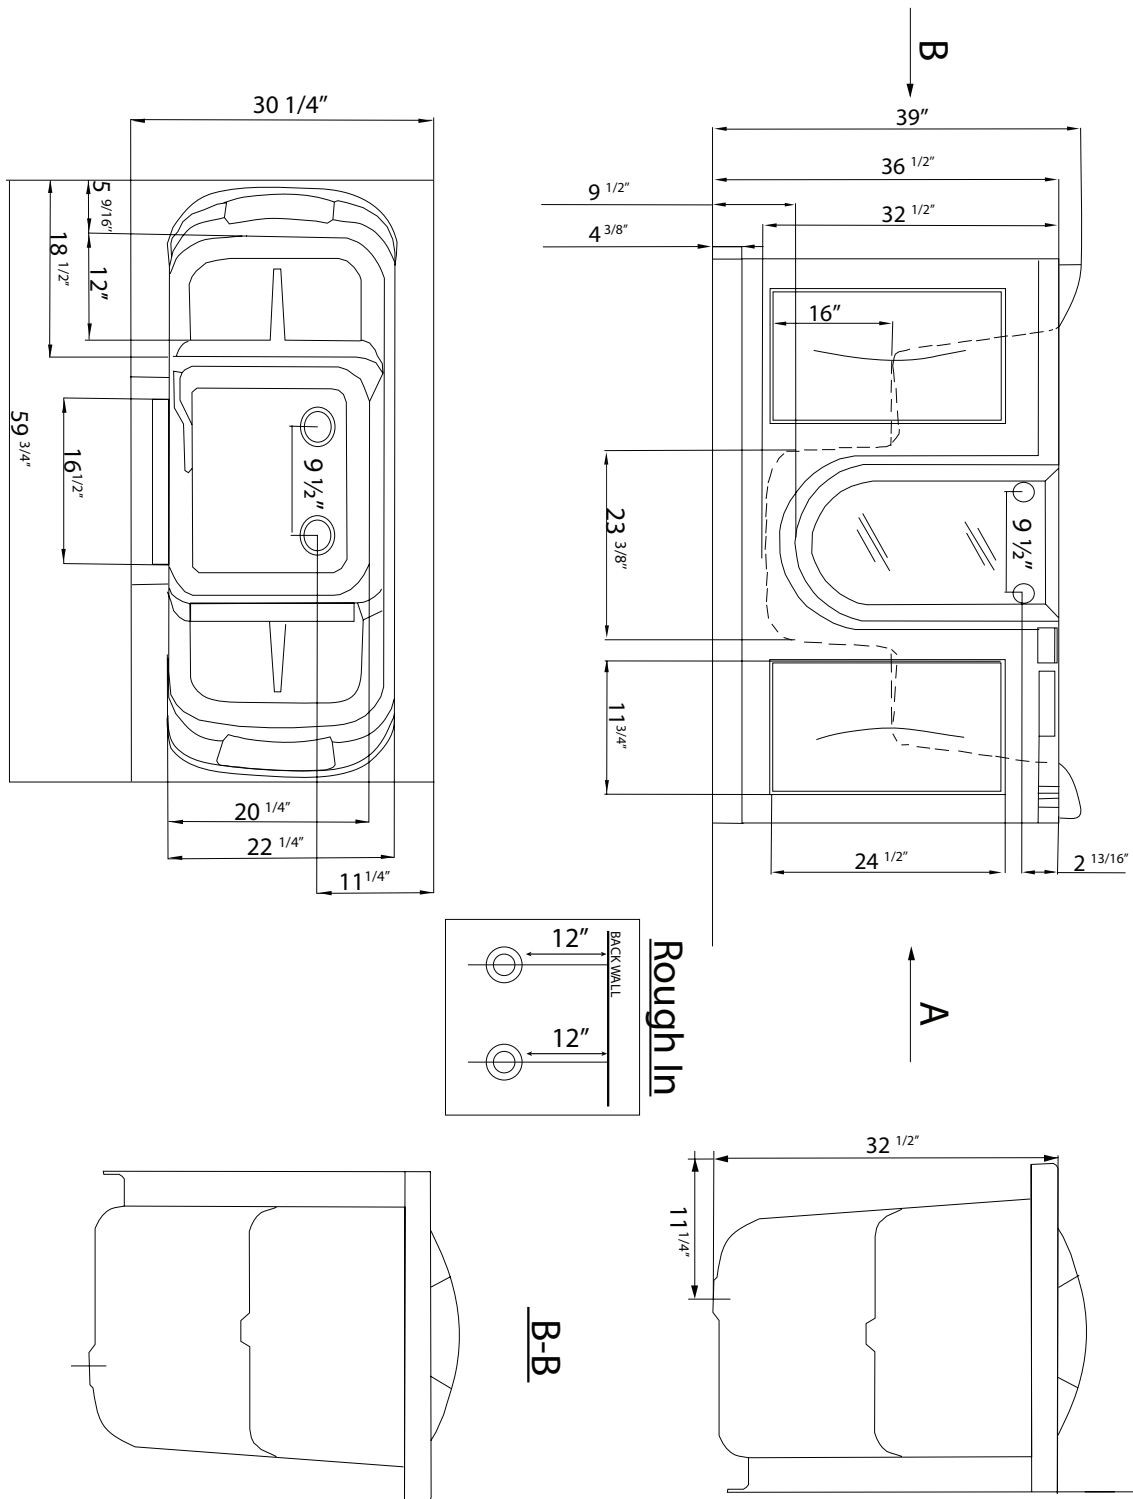

Companion Two Seat Dual +Microbubble+Heat Massage Walk In Bathtub

Disclaimer:
In an effort to continually improve our product, specifications and configurations are subject to change without notice. Before ordering or installing, consider future access to essential equipment.