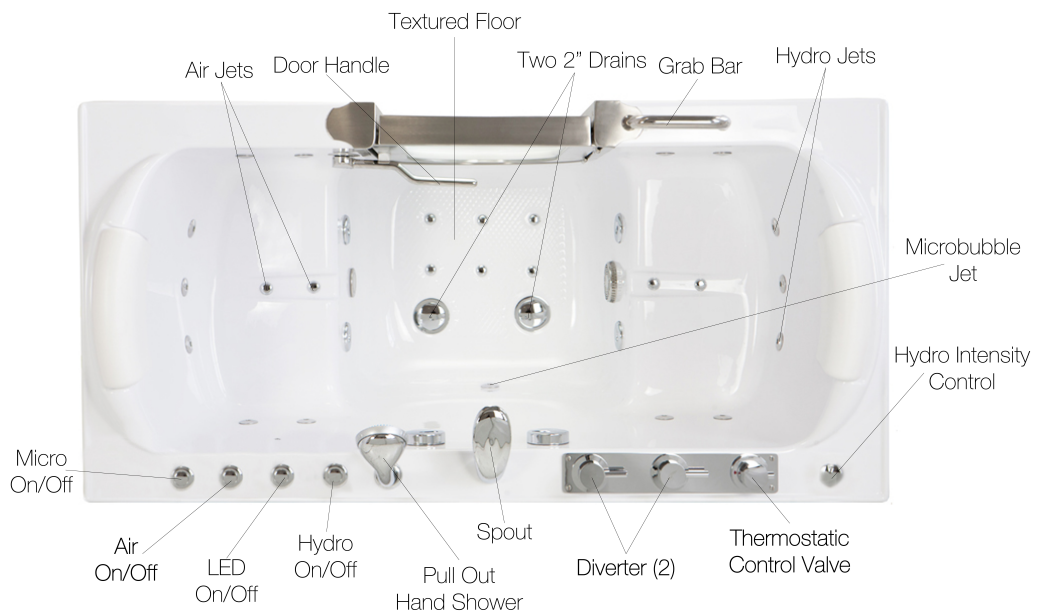

optional: push or digital control

Included Features:

1. Tub Shell - Acrylic Tub Shell:
 - High quality cast acrylic
 - Excellent color uniformity
 - High Gloss White Finish
 - Gel Coat Fiberglass (reinforced)
2. Stainless Steel Frame
3. Low threshold step in 9.5" with the option to lower to 6.5"
4. Seat Width: 20.25"
5. Seven (7) adjustable heavy duty leveling legs for stainless steel frame support
6. Stainless steel and tempered glass door, door frame and door seal gasket
7. Two (2) removable rubber back support (white)
8. Two (2) front, one (1) toe kick and one (1) side removable access panels
9. Hydro Massage System: (5A 600W)
 - Four (4) adjustable and Eighteen (18) fixed hydro jets
 - Hydro Massage Air Flow Intensity Control
 - 5 AMP Pump
 - In-line water heater (5.5AMP 650 w)
 - On/Off push control
10. Air Massage System (4.5AMP 486W)
 - Sixteen (16) therapeutic air massage jets with blackflow valve
 - Variable Speed Pump with Auto Purge

11. Microbubble Therapy System

- 1HM Pump
- Pressure Vessel
- Air Switch and one (1) jet
- Agitator Valve

12. Five-Piece Thermostatic Faucet Set with Chrome Finish

- Thermostatic control valve
- Designer spout
- Two (2) 2-way diverters with handles
- Pull out, hand held, chrome plated shower with 5 ft. retractable stainless steel braided hose

13. Heated seats and backrests

Plumbing:

- Two (2) x 2" floor drains with 2 overflows and 2 stainless steel cable operated openers with extension handles
- Two (2) PVC 2" drain elbows with 2" opening

Warranty:

Companion Two Seat Dual +Microbubble+Heat Massage Walk In Bathtub

Removable toe kick panel allows for lowering the Ella Deluxe walk in bathtub

Panel On

Panel Off

Lowered Threshold

Baseboard On
(not supplied)