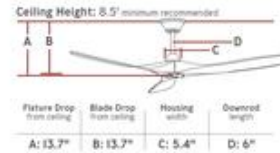

Collection: Maverick

UPC #: 014817576863

Finish: Matte Black (BK)

Blade Finish: Black Hand Carved

Blade Finish 2: Undefined

Dimensions:

- **Diameter:** 60"
- **Weight:** 10.6 lbs.
- **Reverse Switch:** Remote Controlled
- **Rev. Switch Location:** Remote Transmitter
- **Motor Size:** 85.0 X 65.0
- **Diameter of Housing:** 5.43
- **Lead Wire Length:** 78 inches
- **Remote Included:** Hand Remote
- **Location of Receiver:** Canopy
- **Remote Group(s):** ESSWC-7

Features:

- Includes a green, energy-efficient DC motor
- Specialty carved wood blades included
- Remote included for easy operation

Material List:

Safety Listing:

Safety Listed for Damp Locations

Instruction Sheets:

English (3MAVR60XX-CUL-ENG)
French (3MAVR60XX-CUL-CF)

Blade Details:

Blade Group	Diameter	Included	RPM Hi	CFM Hi	Watts Hi	Amps Hi	RPM Med	CFM Med	Watts Med	Amps Med	RPM Low	CFM Low	Watts Low	Amps Low
	60	Yes	181.0	6687.0	27.3	0.35	127.0	5805.0	9.9	0.139	58.0	2803.0	2.7	0.041

Mounting Options:

Mounting Type	Included	Item	Downrod Length	Downrod Diameter	Overall Height	Blade to Ceiling	Min. Ceiling Height	Canopy Style	Canopy Diameter
Downrod (Included)	yes		6.0	0.5	13.7	13.7	8.14	Downrod Mount	6.4

Shipping Information:

Package Type	Product #	Quantity	UPC	Length	Width	Height	Cube	Weight	Fr. Class	UPS Ship