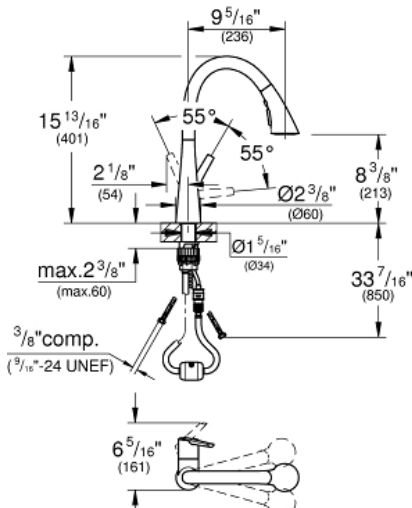

LADYLUX
Single-Handle Kitchen Faucet
MODEL # 32298003

Pure Freude
an Wasser

GROHE

Product Description:
LADYLUX³
Single-Handle Kitchen Faucet

Standard Specification:

- Single hole installation
- **GROHE StarLight** chrome finish
- **GROHE SilkMove** 1.4" (35 mm) ceramic cartridge
- GROHE Magnetic Docking guarantees easy retraction and smooth docking of the spray head back to the starting position
- Pull-out spray with 3 spray types
- Diverter: Laminar spray/SpeedClean shower jet/GROHE Blade spray (reduced water consumption by up to 70% and even stronger spray performance)
- Stop function - pause button to stop the water flow
- Automatic return to laminar spray
- Adjustable flow rate limiter
- Swivel Spout
- Check valve included to prevent backflow
- Stainless steel flex lines
- **GROHE QuickFix** rapid installation system
- 1.75 gpm

Applicable Codes & Standards:

- Energy Policy Act of 1992
- NSF 61
- ASME A112.18.1/CSA B125.1
- US Federal and State material regulations
- CalGreen
- MASS

Color:

- 32298003 StarLight Chrome