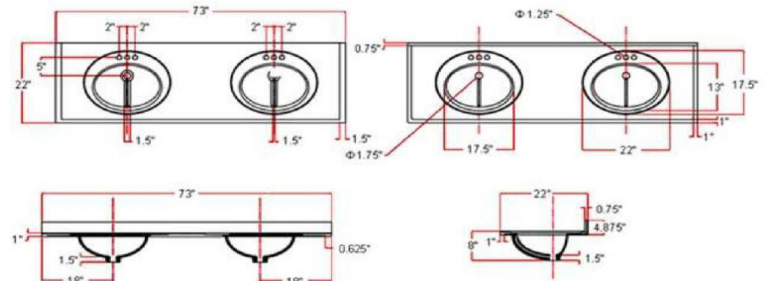

73" Cultured Marble Double Vanity Top
Solid White

SPECIFICATIONS

MATERIAL:	Cultured Marble
TOOLS NEEDED FOR INSTALLATION:	100% Silicone
ASSEMBLED DIMENSIONS:	11.74 in H x 73 in W x 22 in D
ASSEMBLED WEIGHT:	100.5 lbs
NUMBER OF MOUNTING HOLES:	3
BOWL MATERIAL:	Cultured Marble
BACK SPLASH INCLUDED:	Yes
NUMBER OF BOWLS:	2
BOWL DIMENSIONS:	5.63 in H x 12.4 in W x 18.7 in D
BOWL SHAPE:	Oval
SINK THICKNESS:	0.98in
MOUNTING TYPE:	Integrated
OVERFLOW HOLE:	Yes
VANITY TOP COLOR:	Solid White
FAUCET TYPE:	Centerset