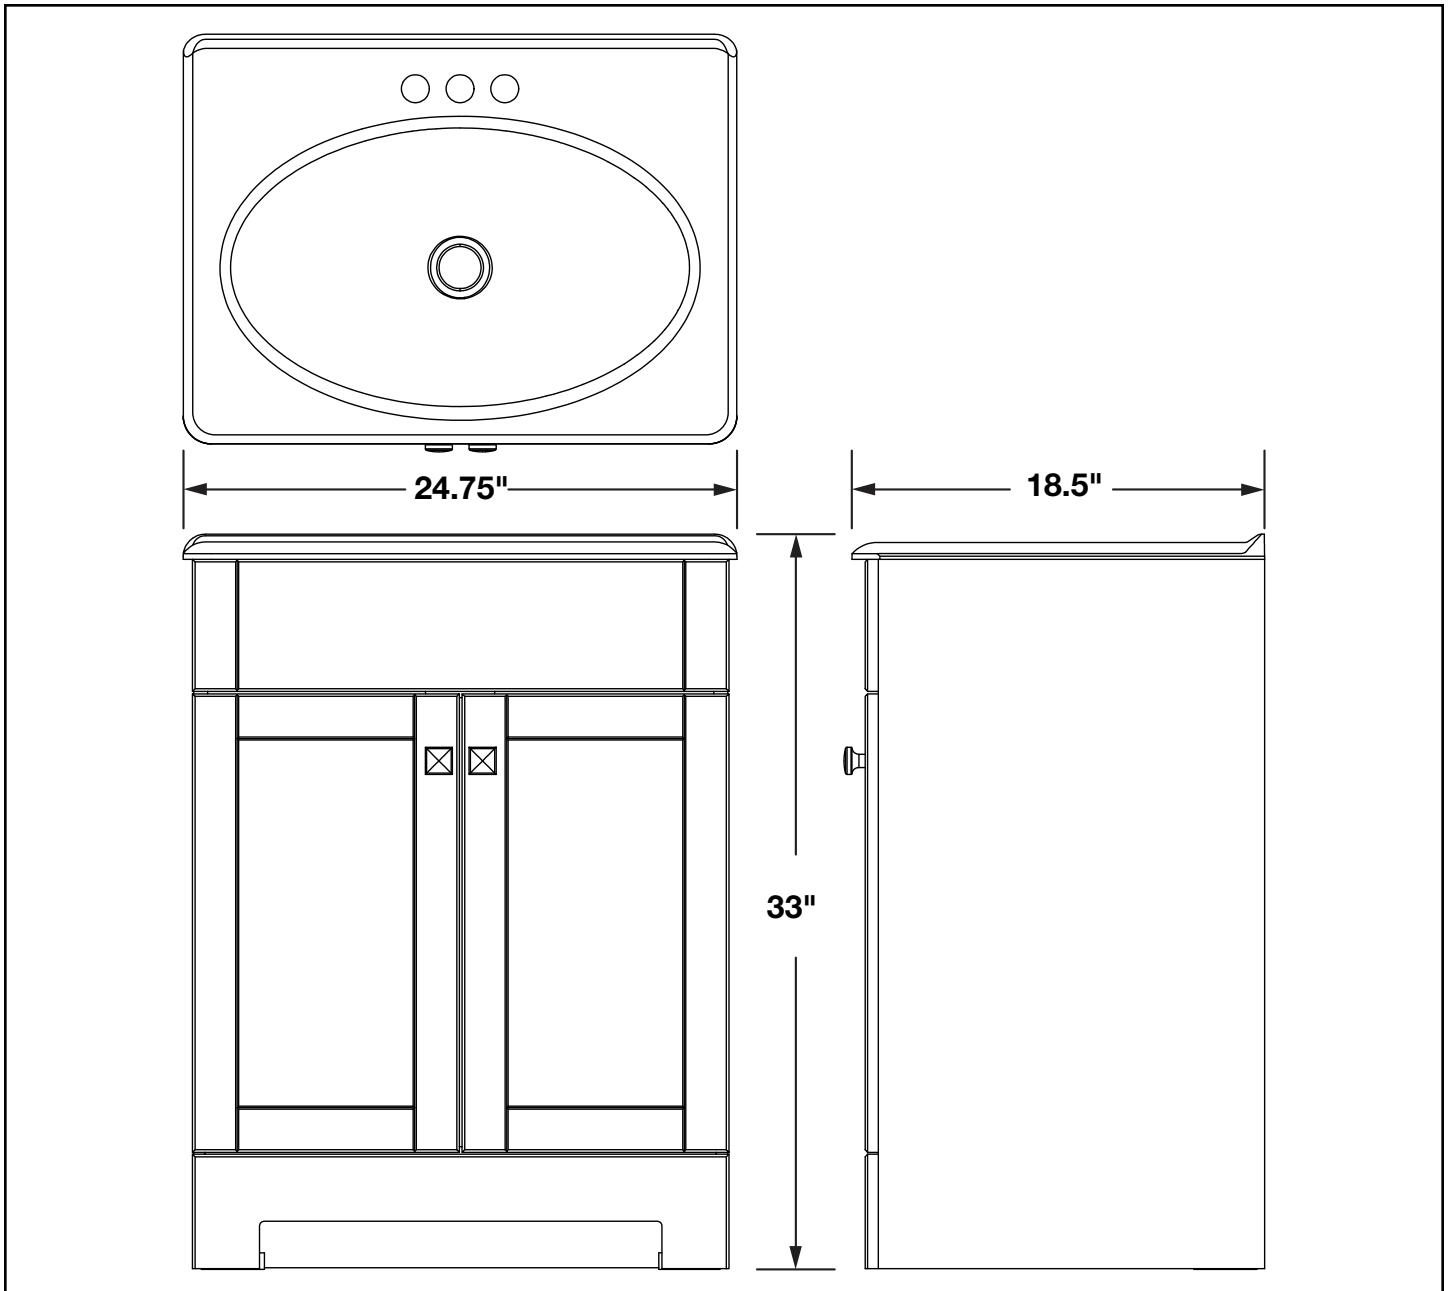

## RENDITIONS SERIES - JAVA OAK

**24" Vanity Cabinet with Top**  
**PPFSJVO24/PPFSJVO24Y**

The information contained in this drawing is the sole property of RSI Home Products. Any reproduction in part or as a whole without the written permission of RSI Home Products is prohibited.