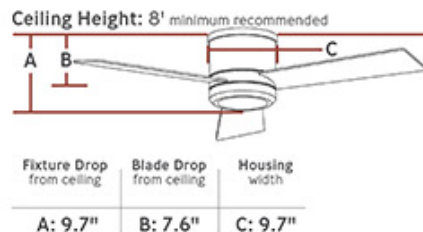

3CLMR56RBD-V1: 56" Clarity Max - Roman Bronze

Specification Images:

Collection: Clarity Max

UPC #:014817583083

Finish: Roman Bronze (RB)

Blade Finish: Roman Bronze

Blade Finish 2: Undefined

Dimensions:

Diameter:	56"
Weight:	18.0 lbs.
Reverse Switch:	Manual
Rev. Switch Location:	Top of Housing
Motor Size:	172.0 X 20.0
Diameter of Housing:	9.7
Capacitor Value:	4.5uF
Lead Wire Length:	78 inches
Light Kit Included:	Yes
Remote Included:	Wall Remote
Location of Receiver:	Top of Fan
Remote Group(s):	NEO