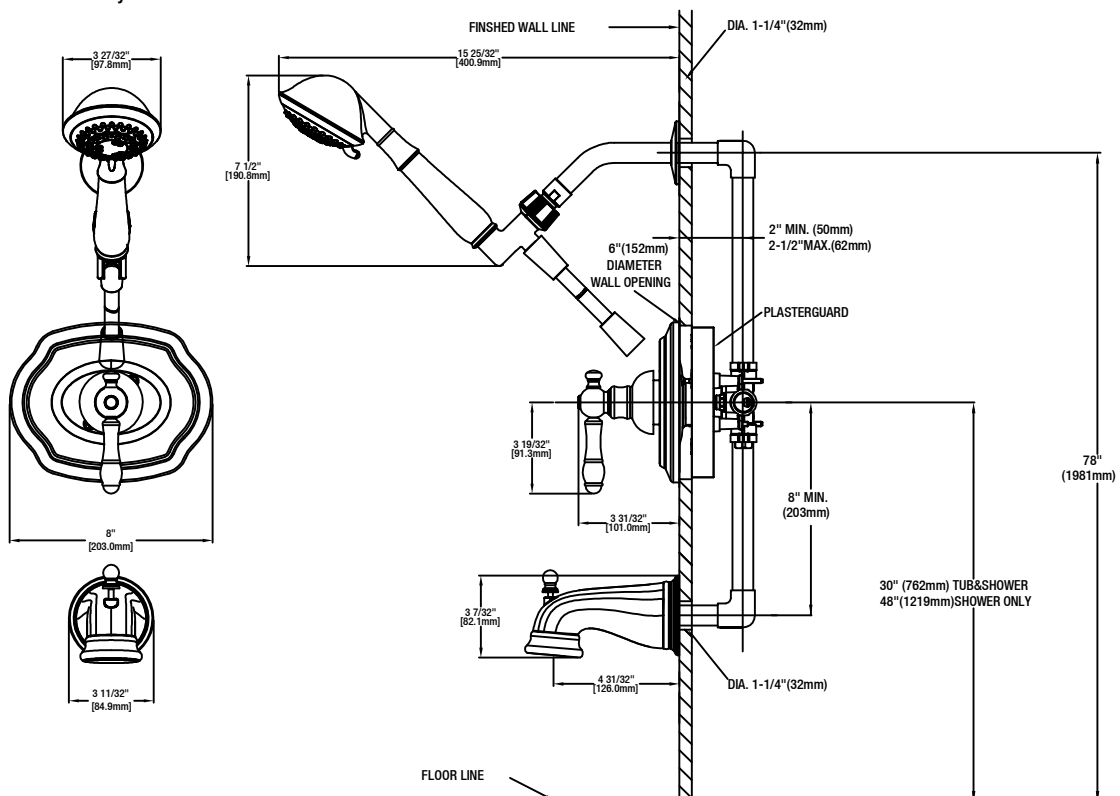

Lyndhurst WaterSense 1-Handle Tub and Shower
Faucet with Handshower

MODEL	SKU#	FINISH
873W-1127H2	660-896	Mediterranean Bronze

FEATURES

- Single Handle Tub and Shower Faucet
- Pressure Balance Valve with Integrated Stops
- Ceramic Valve Cartridge
- Adjustable Temperature Limit Stop to Control Maximum Hot Water Temperature
- 120° Maximum Handle Rotation
- ABS Three Functions Hand Shower
- Shower Face Size: ϕ 97.8 mm
- Includes 4 31/32" Diverter Tub Spout
- With Plug Applicable For Shower Only Installation
- 1/2" IPS Connections
- Showerhead Max. Flow Rate: 2.0 Gallons Per Minute at 80 PSI
- Tub Spout Min. Flow Rate: 2.4 Gallons Per Minute at 20 PSI

CODE COMPLIANCE

- IAPMO Certified: ASME A112.18.1/CSA B125.1
- EPA WaterSense Certified
- ADA Compliant

WARRANTY

- Limited Lifetime Warranty

INSTALLATION DIMENSIONS