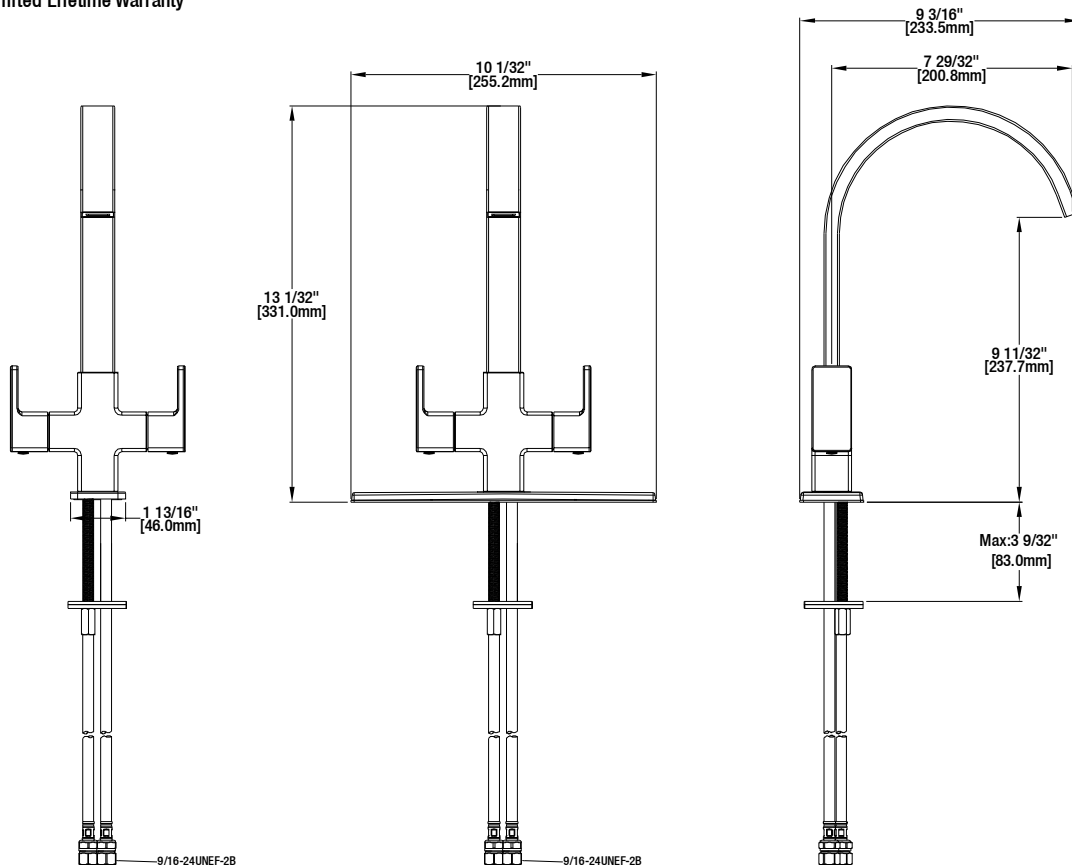

Farrington Contemporary 2-Handle High-Arc Standard Kitchen Faucet

MODEL	SKU #	FINISH
HD67441W-0091	306838704	Chrome and Matte Black
HD67441W-0073	306838699	Stainless Steel and Matte Black

FEATURES

- Requires 1 or 3-Hole Sink with 8" On-Center
- 3/8" IPS Connections
- Max Flow Rate: 1.8 gpm (6.8 L/min) at 60 psi
- Max Countertop Thickness: 3 9/32"
- Spout Reach: 7 29/32"
- Spout Height: 13 1/32"
- 1/4 Turn Ceramic Valve for Lifetime Drip-Free Operation
- With Zinc Lever Handle

CODE COMPLIANCE

- IAPMO Certified: ASME A112.18.1/CSA B125.1
- Compliant to NSF/ANSI 61 Section 9
- Compliant to NSF/ANSI 372
- Calgreen Certified
- Meets AB 1953 Lead Standard
- ADA Compliant

WARRANTY

- Limited Lifetime Warranty

INSTALLATION DIMENSIONS

Glacier Bay reserves the right to make changes in specifications and materials and to change and discontinue models, both without notice or obligation. Dimensions are for reference only.