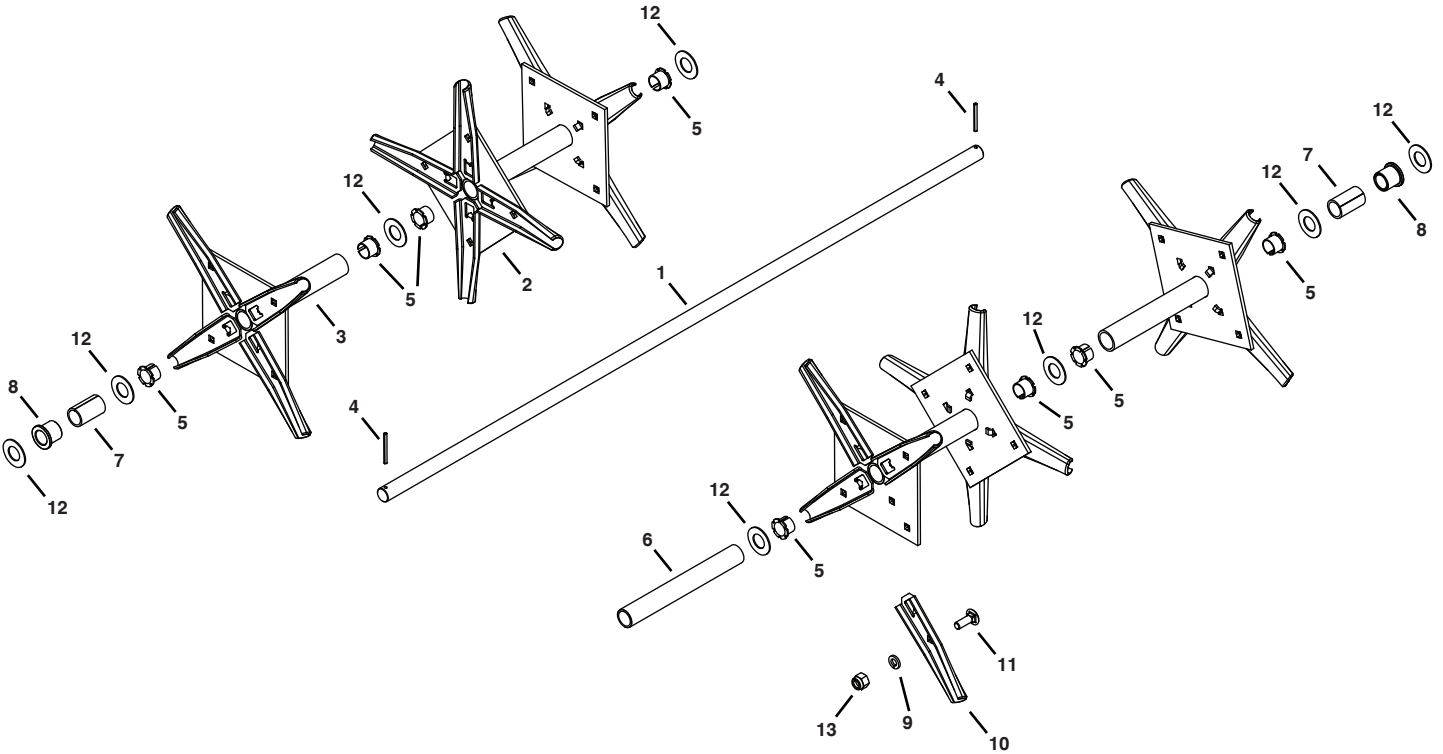

REPAIR PARTS FOR LP39089 DETHATCHER

REF	QTY	PART NO	DESCRIPTION	REF	QTY	PART NO	DESCRIPTION
1	1	24874	Tine Spring Shield	9	4	43081	Washer, 5/16"
2	10	46761	Spring	10	4	43407	Hex Bolt, 3/8-16 x 3/4"
3	2	41576	Hex Bolt, 3/8-16 x 1-3/4"	11	1	26600	Bracket, RH
4	2	48106	Shoulder Bolt, 3/8-16 x .9"	12	1	26601	Bracket, LH
5	8	HA21362	Nylock Nut, 3/8-16	13	2	26826	Guage, Skid
6	2	44798	Flange Bearing	14	4	43012	Hex Bolt, 1/4-20 x 3/4"
7	2	24286	Spacer, .38 x .75 x 1"	15	4	47189	Nylock Nut, 1/4-20
8	2	43070	Washer, 3/8"				

REPAIR PARTS FOR LP39089 CORE AERATOR

REF	QTY	PART NO.	DESCRIPTION	REF	QTY	PART NO.	DESCRIPTION
1	1	26369	Shaft	8	2	44798	Flange Bearing
2	2	63929	Spool Assembly (Double)	9	24	43086	Lock Washer, 5/16"
3	2	63930	Spool Assembly (Single)	10	24	24924	Aerator Knife
4	2	714-0121	Cotter Pin, 5/32 x 1"	11	24	43080	Carriage Bolt, 5/16-18 x 3/4"
5	8	741-0493A	Split Bearing, 3/4"	12	8	1540-31	Washer, .78" x 1.25" x .062"
6	1	46500	Spacer, .82" x 1" x 7.88"	13	24	47810	Nylock Nut, 5/16"
7	2	48665	Spacer, .8" x 1" x 1.65"				