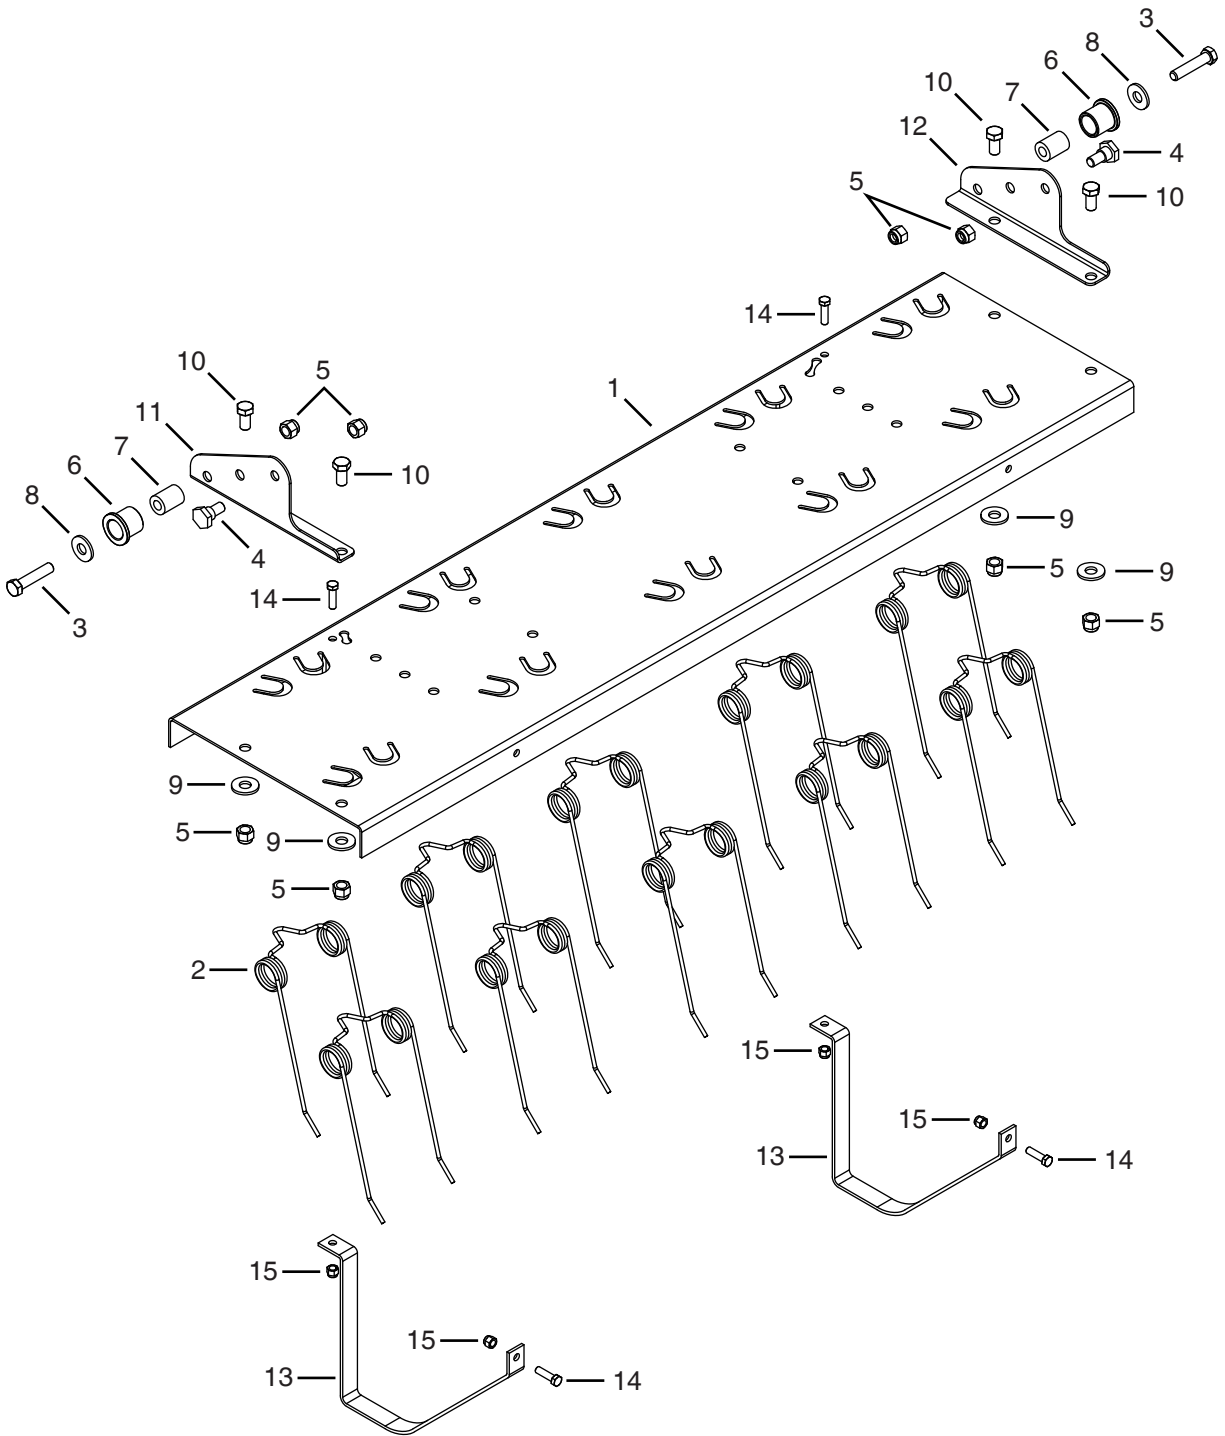

REPAIR PARTS FOR LP39089 DETHATCHER

REF	QTY	PART NO	DESCRIPTION	REF	QTY	PART NO	DESCRIPTION
1	1	24874	Tine Spring Shield	9	4	43081	Washer, 5/16"
2	10	46761	Spring	10	4	43407	Hex Bolt, 3/8-16 x 3/4"
3	2	41576	Hex Bolt, 3/8-16 x 1-3/4"	11	1	26600	Bracket, RH
4	2	48106	Shoulder Bolt, 3/8-16 x .9"	12	1	26601	Bracket, LH
5	8	HA21362	Nylock Nut, 3/8-16	13	2	26826	Guage, Skid
6	2	44798	Flange Bearing	14	4	43012	Hex Bolt, 1/4-20 x 3/4"
7	2	24286	Spacer, .38 x .75 x 1"	15	4	47189	Nylock Nut, 1/4-20
8	2	43070	Washer, 3/8"				

REPAIR PARTS FOR LP39089 CORE AERATOR

REF	QTY	PART NO.	DESCRIPTION	REF	QTY	PART NO.	DESCRIPTION
1	1	26369	Shaft	8	2	44798	Flange Bearing
2	2	63929	Spool Assembly (Double)	9	24	43086	Lock Washer, 5/16"
3	2	63930	Spool Assembly (Single)	10	24	24924	Aerator Knife
4	2	714-0121	Cotter Pin, 5/32 x 1"	11	24	43080	Carriage Bolt, 5/16-18 x 3/4"
5	8	741-0493A	Split Bearing, 3/4"	12	8	1540-31	Washer, .78" x 1.25" x .062"
6	1	46500	Spacer, .82" x 1" x 7.88"	13	24	47810	Nylock Nut, 5/16"
7	2	48665	Spacer, .8" x 1" x 1.65"				