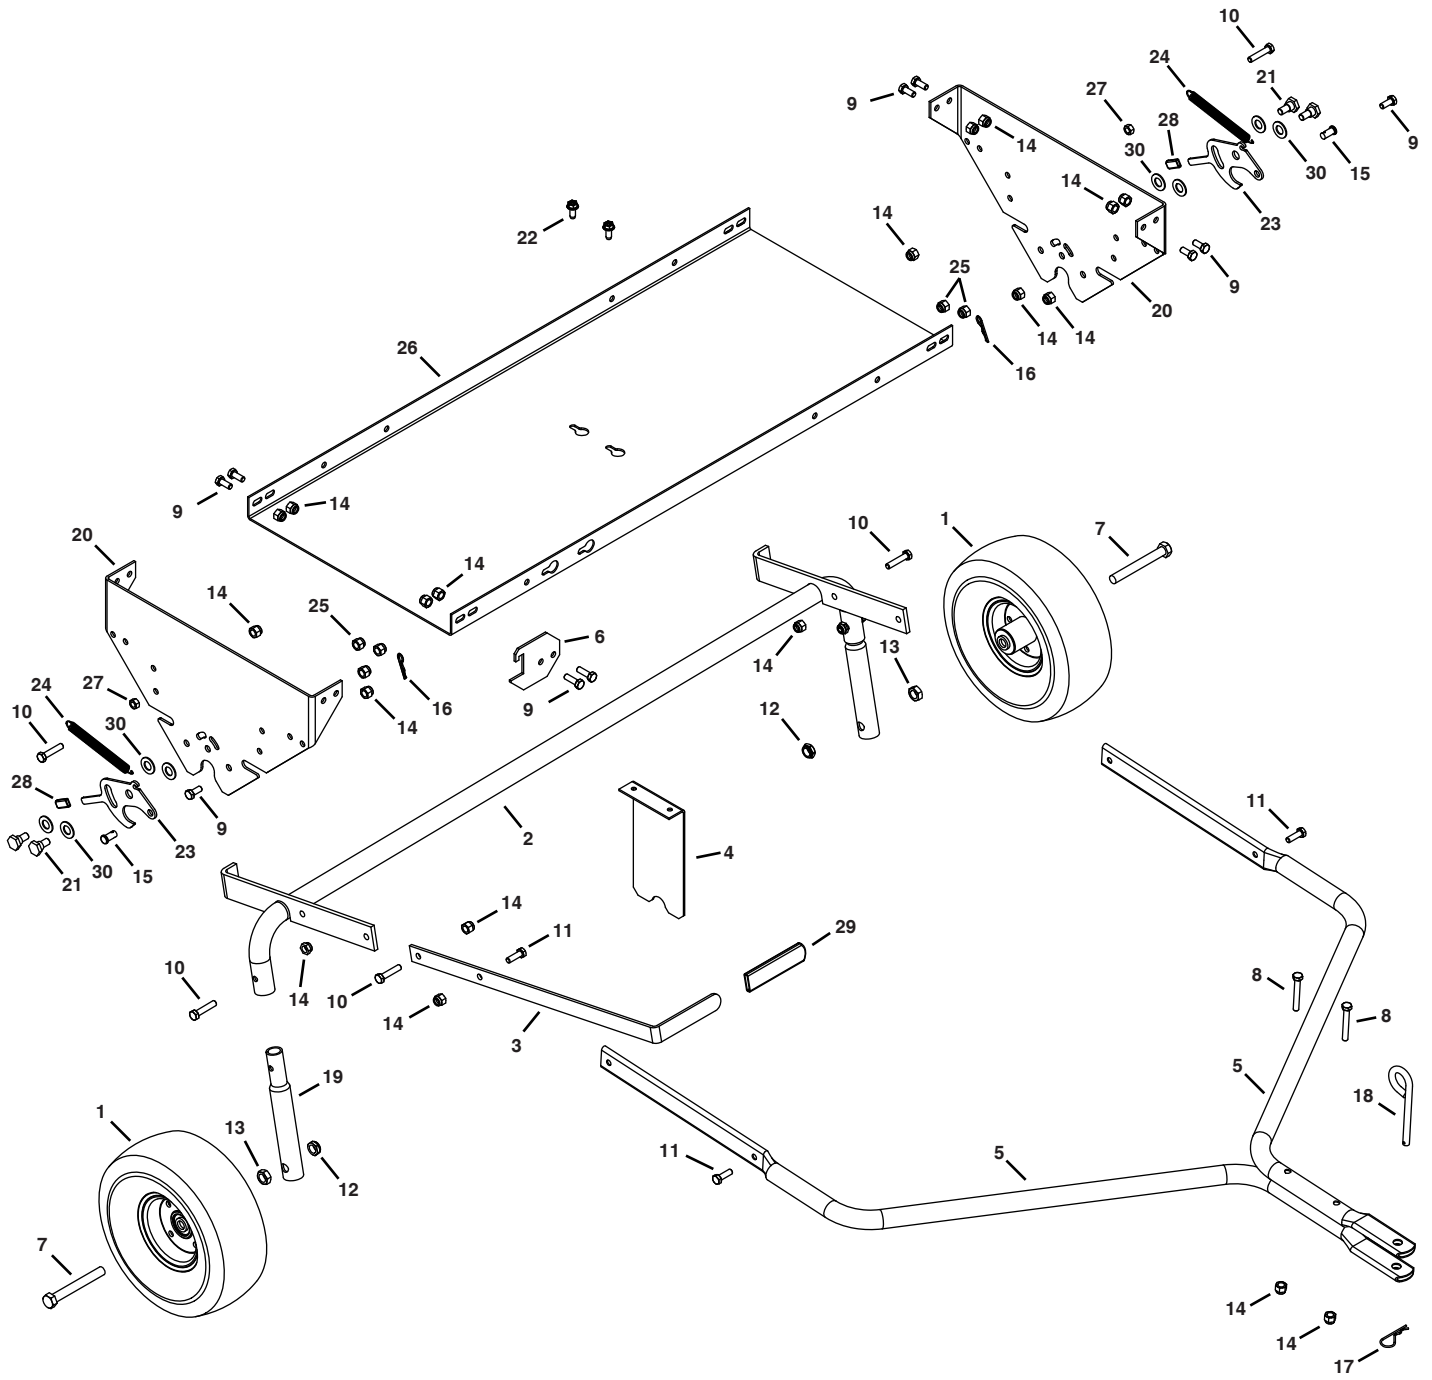

REPAIR PARTS: CF @' - \$, -

REPAIR PARTS LIST: CF '@D' - \$, -

REF	QTY	PART NO	DESCRIPTION	REF	QTY	PART NO	DESCRIPTION
1	2	46503	Wheel (gray color)	17	1	43343	Hair Cotter Pin, 3/32 x 2-5/16"
2	1	67204	Lift Tube Assembly	18	1	23353	Hitch Pin, 3/8 x 3"
3	1	27341	Transport Handle Bar	19	2	41507	Lower Lift Tube
4	1	26345	Center Brace	20	2	26359	End Plate
5	2	41211	Hitch Tube	21	4	48106	Shoulder Bolt, 3/8-16 x .9"
6	1	26288	Lift Handle Catch	22	2	47630	Hex Bolt, 5/16-18 x 3/4" (Thd.)
7	2	45100	Hex Bolt, 1/2-13 x 4"	23	2	26289	Axle Retainer
8	2	44292	Hex Bolt, 5/16-18 x 2-1/2"	24	2	HA24298	Return Spring
9	8	43182	Hex Bolt, 5/16-18 x 3/4"	25	4	HA21362	Nylock Nut, 3/8-16
10	6	43085	Hex Bolt, 5/16-18 x 1-1/2"	26	1	26358	Tray
11	3	43063	Hex Bolt, 5/16-18 x 1"	27	2	43083	Hex Nut, 5/16-18
12	2	48115	Nylock Jam Nut, 1/2-13	28	2	40776	Grip (Small)
13	2	43019	Jam Nut, 1/2-13	29	1	42405	Grip
14	19	47810	Nylock Nut, 5/16-18	30	8	R19171616	Washer, .5312 x 1 x .0598
15	2	44044	Clevis Pin, 3/8 x 3/4"		1	M165247	Owners Manual
16	2	47134	Hair Cotter Pin, .08 x 1.58"				

REPAIR PARTS FOR LP39089 DETHATCHER

REF	QTY	PART NO	DESCRIPTION	REF	QTY	PART NO	DESCRIPTION
1	1	24874	Tine Spring Shield	9	4	43081	Washer, 5/16"
2	10	46761	Spring	10	4	43407	Hex Bolt, 3/8-16 x 3/4"
3	2	41576	Hex Bolt, 3/8-16 x 1-3/4"	11	1	26600	Bracket, RH
4	2	48106	Shoulder Bolt, 3/8-16 x .9"	12	1	26601	Bracket, LH
5	8	HA21362	Nylock Nut, 3/8-16	13	2	26826	Guage, Skid
6	2	44798	Flange Bearing	14	4	43012	Hex Bolt, 1/4-20 x 3/4"
7	2	24286	Spacer, .38 x .75 x 1"	15	4	47189	Nylock Nut, 1/4-20
8	2	43070	Washer, 3/8"				