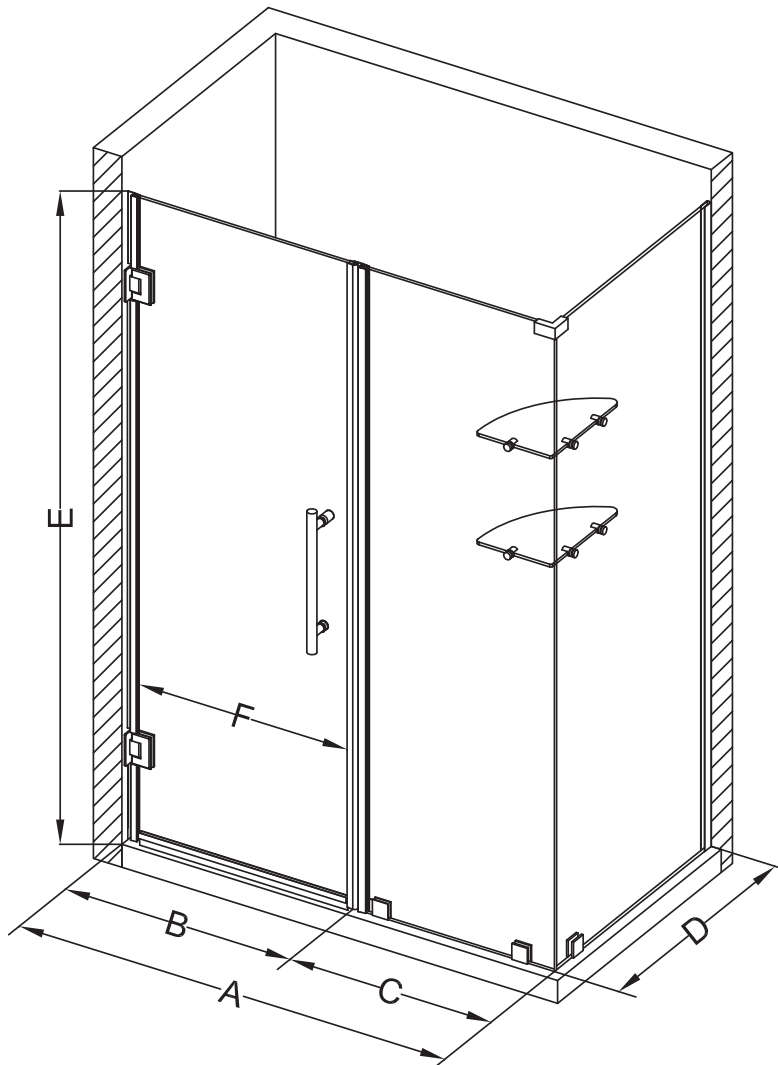

# Aston Bromley GS SEN962-6432

MODEL	WALL OPENING (A)	DOOR PANEL (B)	FIXED PANEL (C)	RETURN PANEL (D)	HEIGHT (E)	DOOR WALK THROUGH (F)
SEN962-643230-10	63 1/4"-64 1/4"	31 5/8"	31 5/8"	30"-30 3/8"	72"	29 5/8"-30 5/8"
SEN962-643232-10	63 1/4"-64 1/4"	31 5/8"	31 5/8"	32"-32 3/8"	72"	29 5/8"-30 5/8"
SEN962-643234-10	63 1/4"-64 1/4"	31 5/8"	31 5/8"	34"-34 3/8"	72"	29 5/8"-30 5/8"
SEN962-643236-10	63 1/4"-64 1/4"	31 5/8"	31 5/8"	36"-36 3/8"	72"	29 5/8"-30 5/8"
SEN962-643238-10	63 1/4"-64 1/4"	31 5/8"	31 5/8"	38"-38 3/8"	72"	29 5/8"-30 5/8"