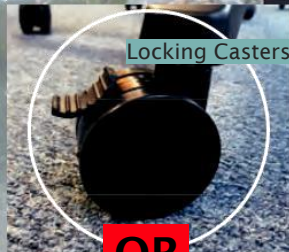

### DIVERSA SERIES

Incorporating a single pedestal design and including both roll-about wheels and leveling feet, the Diversa Series affords the user the opportunity to create a table, desk or work station from the same design. Using a cordless pneumatic design with a height range from 30.5 inches to 45.5 inches (with caster wheel), the Diversa Series can be comfortably used by children and adults.

GREAT FOR ADULTS & CHILDREN

BAG HOOK

DRINK & TABLET HOLDER

Locking Casters

**OR**

Rubber Foot