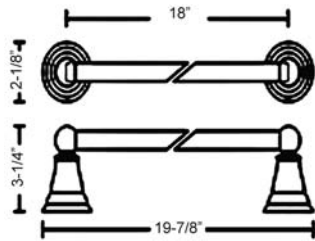

Finishes

- AB Antique Brass
- CP Chrome
- SN Satin Nickel
- ORB Oil Rubbed Bronze

SHERLENE ACCESSORIES

Sherlene, Towel Bar

ITB2050- 18
Sherlene, 18" Towel Bar

- L: 19-7/8"
- W: 3-1/4"
- H: 2-1/8"

ITPH2050
Sherlene, Toilet Paper Holder

- L: 8-1/2"
- W: 3-1/4"
- H: 2-1/8"

ITB2050- 24
Sherlene, 24" Towel Bar

- L: 25-3/4"
- W: 3-1/4"
- H: 2-1/8"

IDRH2050
Sherlene, Robe Hook

- L: 3"
- W: 2-3/4"
- H: 3-3/8"

ITB2050- 30
Sherlene, 30" Towel Bar

- L: 32-1/8"
- W: 3-1/4"
- H: 2-1/8"

ITR2050
Sherlene, Towel Ring

- L: 6-5/8"
- W: 2-7/8"
- H: 6-1/4"

MOUNTING HARDWARE INCLUDED