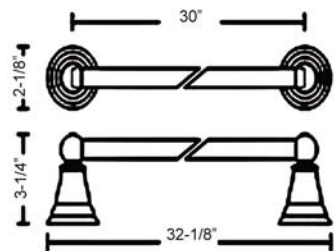

Finishes

- AB Antique Brass
- CP Chrome
- SN Satin Nickel
- ORB Oil Rubbed Bronze

SHERLENE ACCESSORIES

Sherlene, Towel Bar

ITB2050- 18
Sherlene, 18" Towel Bar

- L: 19-7/8"
- W: 3-1/4"
- H: 2-1/8"

ITPH2050
Sherlene, Toilet Paper Holder

- L: 8-1/2"
- W: 3-1/4"
- H: 2-1/8"

ITB2050- 24
Sherlene, 24" Towel Bar

- L: 25-3/4"
- W: 3-1/4"
- H: 2-1/8"

IDRH2050
Sherlene, Robe Hook

- L: 3"
- W: 2-3/4"
- H: 3-3/8"

ITB2050- 30
Sherlene, 30" Towel Bar

- L: 32-1/8"
- W: 3-1/4"
- H: 2-1/8"

ITR2050
Sherlene, Towel Ring

- L: 6-5/8"
- W: 2-7/8"
- H: 6-1/4"

MOUNTING HARDWARE INCLUDED