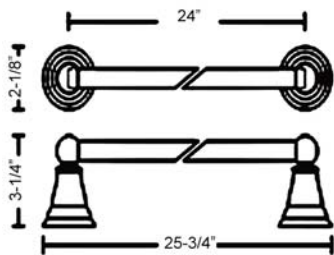

Finishes

- AB Antique Brass
- CP Chrome
- SN Satin Nickel
- ORB Oil Rubbed Bronze

SHERLENE ACCESSORIES

Sherlene, Towel Bar

ITB2050- 18
Sherlene, 18" Towel Bar

- L: 19-7/8"
- W: 3-1/4"
- H: 2-1/8"

ITPH2050
Sherlene, Toilet Paper Holder

- L: 8-1/2"
- W: 3-1/4"
- H: 2-1/8"

ITB2050- 24
Sherlene, 24" Towel Bar

- L: 25-3/4"
- W: 3-1/4"
- H: 2-1/8"

IDRH2050
Sherlene, Robe Hook

- L: 3"
- W: 2-3/4"
- H: 3-3/8"

ITB2050- 30
Sherlene, 30" Towel Bar

- L: 32-1/8"
- W: 3-1/4"
- H: 2-1/8"

ITR2050
Sherlene, Towel Ring

- L: 6-5/8"
- W: 2-7/8"
- H: 6-1/4"

MOUNTING HARDWARE INCLUDED