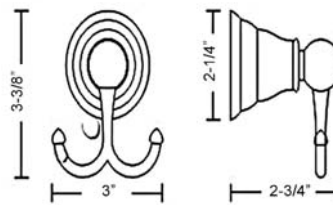

Finishes

- AB Antique Brass
- CP Chrome
- SN Satin Nickel
- ORB Oil Rubbed Bronze

SHERLENE ACCESSORIES

Sherlene, Towel Bar

ITB2050- 18
Sherlene, 18" Towel Bar

- L: 19-7/8"
- W: 3-1/4"
- H: 2-1/8"

ITPH2050
Sherlene, Toilet Paper Holder

- L: 8-1/2"
- W: 3-1/4"
- H: 2-1/8"

ITB2050- 24
Sherlene, 24" Towel Bar

- L: 25-3/4"
- W: 3-1/4"
- H: 2-1/8"

IDRH2050
Sherlene, Robe Hook

- L: 3"
- W: 2-3/4"
- H: 3-3/8"

ITB2050- 30
Sherlene, 30" Towel Bar

- L: 32-1/8"
- W: 3-1/4"
- H: 2-1/8"

ITR2050
Sherlene, Towel Ring

- L: 6-5/8"
- W: 2-7/8"
- H: 6-1/4"

MOUNTING HARDWARE INCLUDED