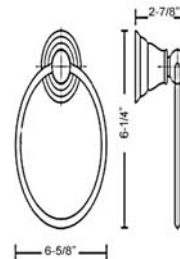

Finishes

- AB Antique Brass
- CP Chrome
- SN Satin Nickel
- ORB Oil Rubbed Bronze

SHERLENE ACCESSORIES

Sherlene, Towel Bar

ITB2050- 18
Sherlene, 18" Towel Bar

- L: 19-7/8"
- W: 3-1/4"
- H: 2-1/8"

ITPH2050
Sherlene, Toilet Paper Holder

- L: 8-1/2"
- W: 3-1/4"
- H: 2-1/8"

ITB2050- 24
Sherlene, 24" Towel Bar

- L: 25-3/4"
- W: 3-1/4"
- H: 2-1/8"

IDRH2050
Sherlene, Robe Hook

- L: 3"
- W: 2-3/4"
- H: 3-3/8"

ITB2050- 30
Sherlene, 30" Towel Bar

- L: 32-1/8"
- W: 3-1/4"
- H: 2-1/8"

ITR2050
Sherlene, Towel Ring

- L: 6-5/8"
- W: 2-7/8"
- H: 6-1/4"

MOUNTING HARDWARE INCLUDED