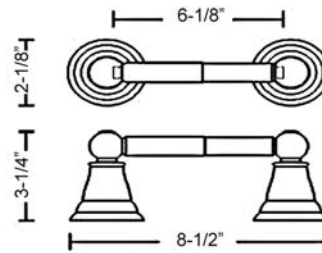

Finishes

- AB Antique Brass
- CP Chrome
- SN Satin Nickel
- ORB Oil Rubbed Bronze

SHERLENE ACCESSORIES

Sherlene, Towel Bar

ITB2050- 18
Sherlene, 18" Towel Bar

- L: 19-7/8"
- W: 3-1/4"
- H: 2-1/8"

ITPH2050
Sherlene, Toilet Paper Holder

- L: 8-1/2"
- W: 3-1/4"
- H: 2-1/8"

ITB2050- 24
Sherlene, 24" Towel Bar

- L: 25-3/4"
- W: 3-1/4"
- H: 2-1/8"

IDRH2050
Sherlene, Robe Hook

- L: 3"
- W: 2-3/4"
- H: 3-3/8"

ITB2050- 30
Sherlene, 30" Towel Bar

- L: 32-1/8"
- W: 3-1/4"
- H: 2-1/8"

ITR2050
Sherlene, Towel Ring

- L: 6-5/8"
- W: 2-7/8"
- H: 6-1/4"

MOUNTING HARDWARE INCLUDED