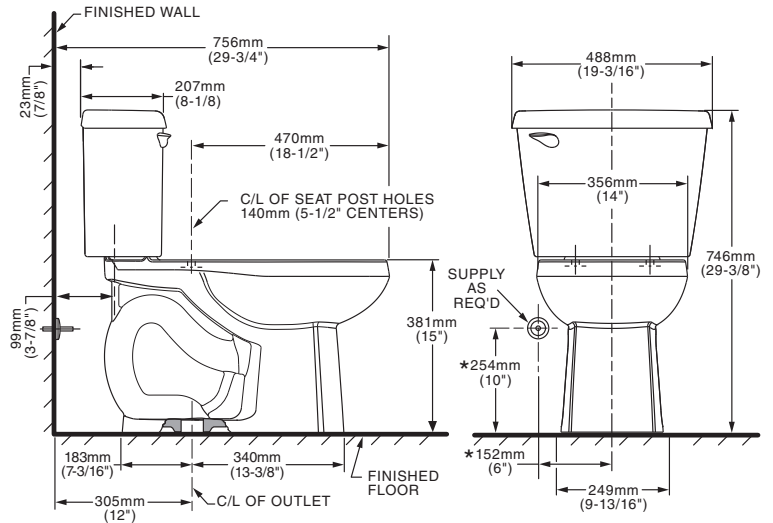

**COLONY® ELONGATED 12" ROUGH TOILET**

- ❑ **221CA.104**
  - Vitreous china
  - High Efficiency Toilet (HET), ultra-low consumption (4.8 Lpf/1.28 gpf), utilizes 20% less water
  - Meets EPA WaterSense® criteria
  - PowerWash® rim scrubs bowl with each flush
  - Includes color match bowl caps
  - 2" flush valve
  - 2" trapway
  - 12" (305mm) rough-in
  - Generous 9" x 8" water surface area
  - Color matched trip lever is supplied
  - 2 year warranty

- ❑ **221CA.105** Same as above except with trip lever on right side
- ❑ **3251C.101** Elongated Bowl
- ❑ **4192A.104** Tank

**Nominal Dimensions:**

756 x 488 x 746mm  
 (29-3/4" x 19-3/16" x 29-3/8")

Fixture only, seat and supply sold separately

**Compliance Certifications - Meets or Exceeds the Following Specifications:**

- ASME A112.19.2-2008/CSA B45.1-08 for Vitreous China Fixtures
- US EPA WaterSense® Specification for HETs

**NOTES:**

THIS TOILET IS DESIGNED TO ROUGH-IN AT A MINIMUM DIMENSION OF 305MM (12") FROM FINISHED WALL TO C/L OF OUTLET. SUPPLY NOT INCLUDED WITH FIXTURE AND MUST BE ORDERED SEPARATELY. \* DIMENSION SHOWN FOR LOCATION OF SUPPLY IS SUGGESTED.

**To Be Specified:**

- ❑ Color:  White  Bone  Linen
- ❑ Seat: American Standard #5324.019 "Rise and Shine" solid plastic closed front elongated seat with cover
- ❑ Supply with stop: