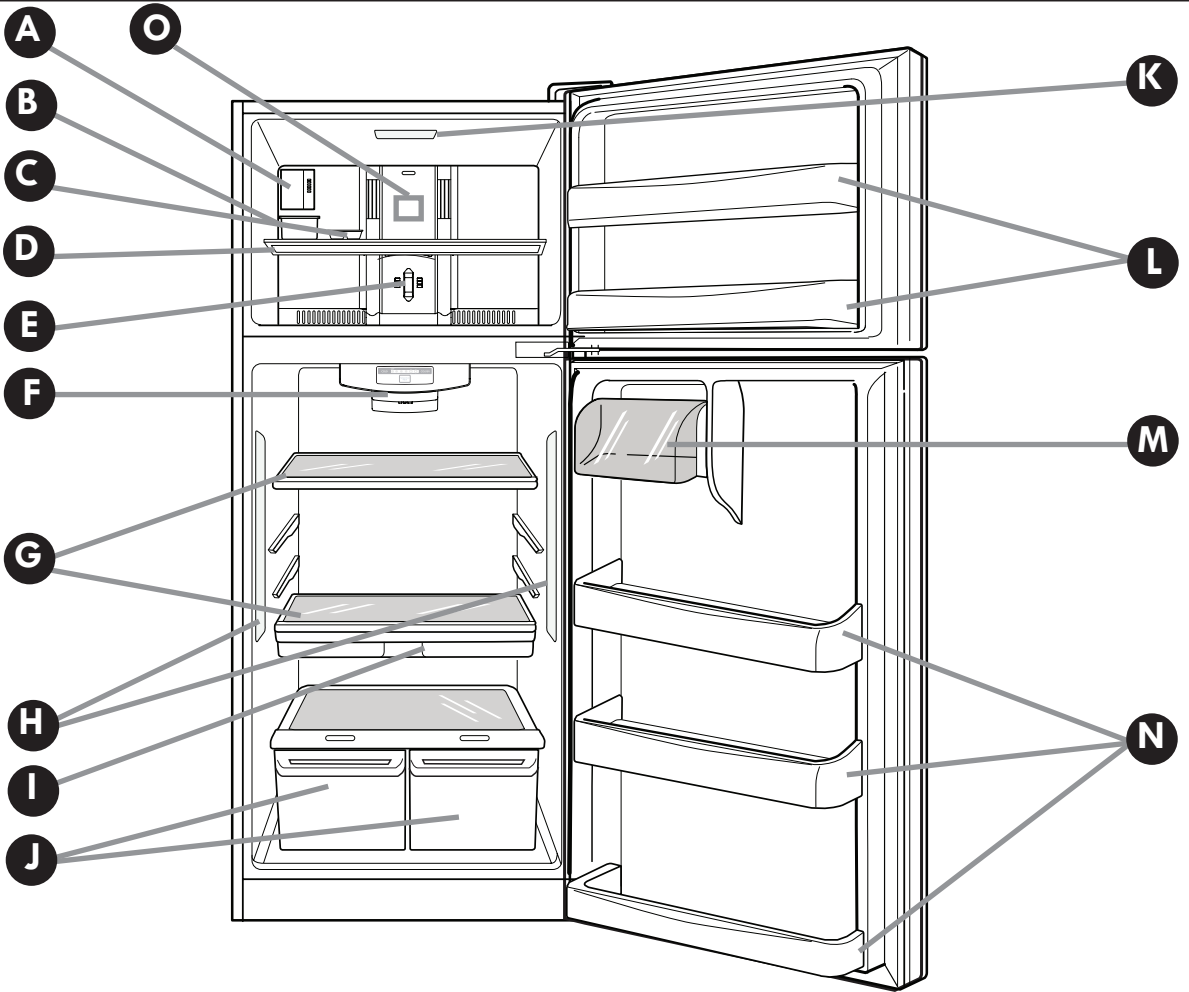

PARTS AND FEATURES

Use this page to become more familiar with the parts and features of your refrigerator. Page references are included for your convenience.

NOTE: This guide covers several models. The refrigerator you have purchased may have some or all of the items listed below. The locations of the features shown below may not match your model.

- | | |
|---|-----------------------------------|
| A Custom Cube Icemaker* | H Refrigerator Light (LED) |
| B Ice Bin | I Pantry Drawer |
| C Ice Tray* | J Crispers |
| D Freezer Shelf | K Freezer Light (LED) |
| E Freezer Temperature Control | L Freezer Door Bins |
| F Refrigerator Temperature Control | M Dairy Bin |
| G Shelves | N Refrigerator Door Bins |
| | O F- Deco Duct |