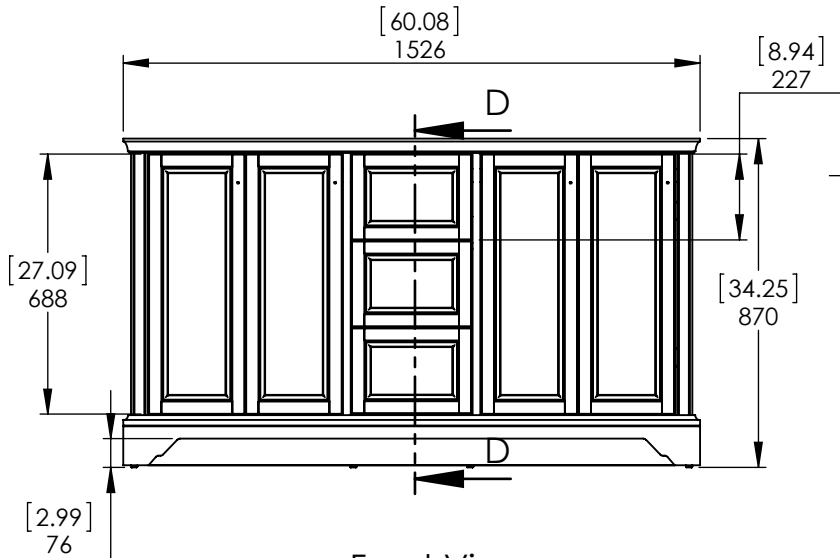

Top View

Isometric View

Front View

Section D-D

Back View

ITEM:	<b>SF60-WH SF60-ST SF60-CR SF60-CH</b>	REV	<b>A</b>
NAME:	<b>Stratfield 60in</b>		

<b>Propiedad y Confidencialidad</b> La información contenida en este dibujo es puramente propiedad de Woodcrafters Home Products LLC. Queda prohibida cualquier reproducción parcial o total sin el permiso por escrito de Woodcrafters Home Product LLC.	DWG	LAG	03/29/17	MATERIAL: <b>German beech 4/4 Laminated particle board (4 colours)</b>  <b>Stratfield 60in</b>
	REV	ING	03/29/17	
	APP	R&D	22/12/17	
	SCALE: 1:20	MODEL:		

DRAWING TYPE	ITEM ID	ITEM DESCRIPTION	TECHNOLOGIES	DRAWING STATUS	REV	ECO #	DESCRIPTION	REV'D BY DATE	CHK'D BY DATE	APRV'D BY DATE
Finish Good	SS61R-AH	Vtop Rect 61x22 Bitono SS Silver Ash	Solid Surface	Ready for production	0		New Model	2/27/18	2/27/18	2/27/18

<b>PROPRIETARY AND CONFIDENTIAL</b> THE INFORMATION CONTAINED IN THIS DRAWING IS THE SOLE PROPERTY OF WOODCRAFTERS. ANY REPRODUCTION IN PART OR AS A WHOLE WITHOUT THE WRITTEN PERMISSION OF WOODCRAFTERS IS PROHIBITED.	UNLESS OTHERWISE SPECIFIED					
	DIMENSIONS ARE IN MM. AND (INCHES)		DRAWN		NAME DATE	
	TOLERANCES ARE		CHECKED		R. Rubio 2/27/18	
	+ 0.125 [3.175] - 0.125 [-3.175]		ENG APPR.		R. Rubio 2/27/18	
	SCALE:1:10		MFG APPR.		C. Leal 2/27/18	
<b>Wood Crafters</b> Vtop Rect 61x22 Bitono SS Silver Ash			SIZE	DWG. NO.	SHEET 1 OF 1	REV: 0