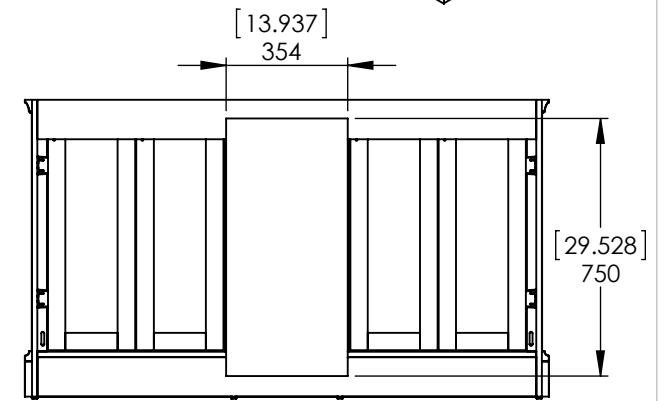

Top View

Isometric View

Front View

Section D-D

Back View

ITEM:	<b>SF60-WH SF60-ST SF60-CR SF60-CH</b>	REV	<b>A</b>
NAME:	<b>Stratfield 60in</b>		

<b>Propiedad y Confidencialidad</b> La información contenida en este dibujo es puramente propiedad de Woodcrafters Home Products LLC. Queda prohibida cualquier reproducción parcial o total sin el permiso por escrito de Woodcrafters Home Product LLC.	DWG	LAG	03/29/17	MATERIAL: <b>German beech 4/4 Laminated particle board (4 colours)</b>  <b>Stratfield 60in</b>
	REV	ING	03/29/17	
	APP	R&D	22/12/17	
	SCALE: 1:20	MODEL:		

DRAWING TYPE	ITEM ID	ITEM DESCRIPTION	TECHNOLOGIES	DRAWING STATUS	REV	ECO #	DESCRIPTION	REV'D BY DATE	CHK'D BY DATE	APRV'D BY DATE
Finish Good	SS61R-AH	Vtop Rect 61x22 Bitono SS Silver Ash	Solid Surface	Ready for production	0		New Model	2/27/18	2/27/18	2/27/18

<b>PROPRIETARY AND CONFIDENTIAL</b> THE INFORMATION CONTAINED IN THIS DRAWING IS THE SOLE PROPERTY OF WOODCRAFTERS. ANY REPRODUCTION IN PART OR AS A WHOLE WITHOUT THE WRITTEN PERMISSION OF WOODCRAFTERS IS PROHIBITED.	UNLESS OTHERWISE SPECIFIED					
	DIMENSIONS ARE IN MM. AND (INCHES)		DRAWN		NAME DATE	
	TOLERANCES ARE		CHECKED		R. Rubio 2/27/18	
	+ 0.125 [3.175] - 0.125 [-3.175]		ENG APPR.		R. Rubio 2/27/18	
	SCALE:1:10		MFG APPR.		C. Leal 2/27/18	
<b>Wood Crafters</b> Vtop Rect 61x22 Bitono SS Silver Ash			SIZE	DWG. NO.	SHEET 1 OF 1	REV: 0