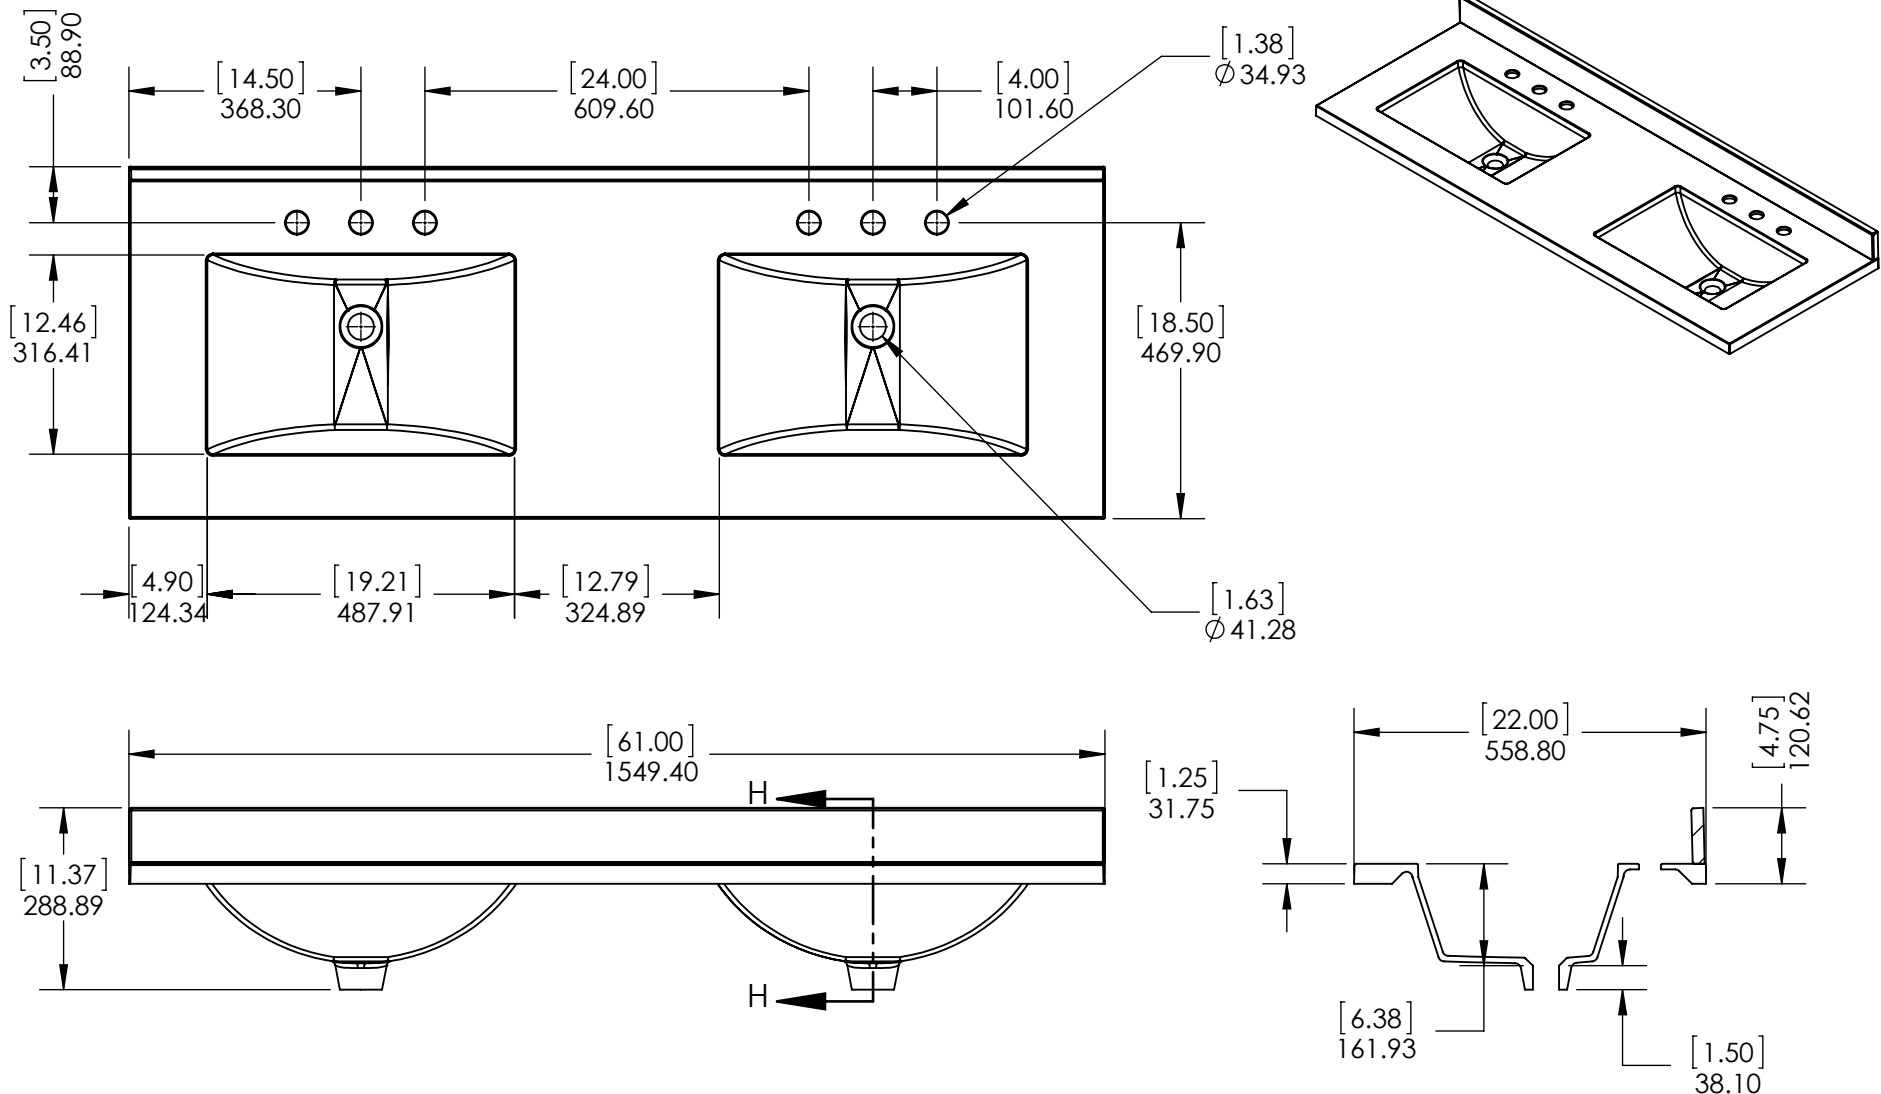

Top View

Isometric View

Front View

Section D-D

Back View

ITEM:	<b>SF60-WH SF60-ST SF60-CR SF60-CH</b>	REV	<b>A</b>
NAME:	<b>Stratfield 60in</b>		

<b>Propiedad y Confidencialidad</b> La información contenida en este dibujo es puramente propiedad de Woodcrafters Home Products LLC. Queda prohibida cualquier reproducción parcial o total sin el permiso por escrito de Woodcrafters Home Product LLC.	DWG	LAG	03/29/17	MATERIAL: <b>German beech 4/4 Laminated particle board (4 colours)</b>  <b>Stratfield 60in</b>
	REV	ING	03/29/17	
	APP	R&D	22/12/17	
	SCALE: 1:20	MODEL:		

DRAWING TYPE	ITEM ID	ITEM DESCRIPTION	TECHNOLOGIES	DRAWING STATUS	REV	ECO #	DESCRIPTION	REV'D BY DATE	CHK'D BY DATE	APRV'D BY DATE
Finish Good	SS61R-AH	Vtop Rect 61x22 Bitono SS Silver Ash	Solid Surface	Ready for production	0		New Model	2/27/18	2/27/18	2/27/18

<b>PROPRIETARY AND CONFIDENTIAL</b> THE INFORMATION CONTAINED IN THIS DRAWING IS THE SOLE PROPERTY OF WOODCRAFTERS. ANY REPRODUCTION IN PART OR AS A WHOLE WITHOUT THE WRITTEN PERMISSION OF WOODCRAFTERS IS PROHIBITED.	UNLESS OTHERWISE SPECIFIED					
	DIMENSIONS ARE IN MM. AND (INCHES)		DRAWN		NAME DATE	
	TOLERANCES ARE		CHECKED		R. Rubio 2/27/18	
	+ 0.125 [3.175] - 0.125 [-3.175]		ENG APPR.		R. Rubio 2/27/18	
	SCALE:1:10		MFG APPR.		C. Leal 2/27/18	
<b>Wood Crafters</b> Vtop Rect 61x22 Bitono SS Silver Ash			SIZE	DWG. NO.	SHEET 1 OF 1	REV: 0