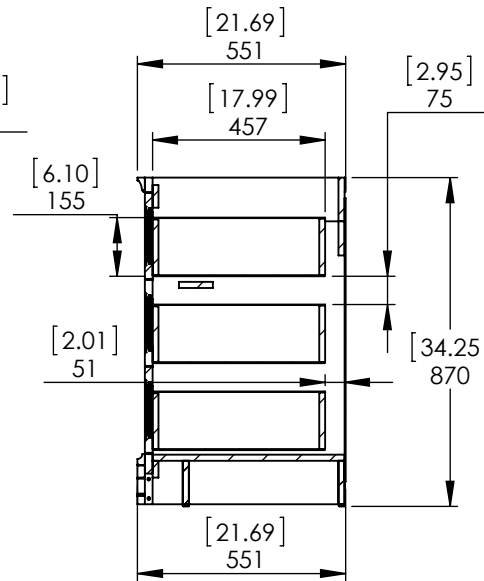

Top View

Isometric View

Front View

Section D-D

Back View

ITEM:	<b>SF60-WH SF60-ST SF60-CR SF60-CH</b>	REV	<b>A</b>
NAME:	<b>Stratfield 60in</b>		

<b>Propiedad y Confidencialidad</b> La información contenida en este dibujo es puramente propiedad de Woodcrafters Home Products LLC. Queda prohibida cualquier reproducción parcial o total sin el permiso por escrito de Woodcrafters Home Product LLC.	DWG	LAG	03/29/17	MATERIAL: <b>German beech 4/4 Laminated particle board (4 colours)</b>  <b>Stratfield 60in</b>
	REV	ING	03/29/17	
	APP	R&D	22/12/17	
	SCALE: 1:20	MODEL:		

DRAWING TYPE	ITEM ID	ITEM DESCRIPTION	TECHNOLOGIES	DRAWING STATUS	REV	ECO #	DESCRIPTION	REV'D BY DATE	CHK'D BY DATE	APRV'D BY DATE
Finish Good	SS61R-AH	Vtop Rect 61x22 Bitono SS Silver Ash	Solid Surface	Ready for production	0		New Model	2/27/18	2/27/18	2/27/18

<b>PROPRIETARY AND CONFIDENTIAL</b> THE INFORMATION CONTAINED IN THIS DRAWING IS THE SOLE PROPERTY OF WOODCRAFTERS. ANY REPRODUCTION IN PART OR AS A WHOLE WITHOUT THE WRITTEN PERMISSION OF WOODCRAFTERS IS PROHIBITED.	UNLESS OTHERWISE SPECIFIED					
	DIMENSIONS ARE IN MM. AND (INCHES)		DRAWN		NAME DATE	
	TOLERANCES ARE		CHECKED		R. Rubio 2/27/18	
	+ 0.125 [3.175] - 0.125 [-3.175]		ENG APPR.		R. Rubio 2/27/18	
	SCALE:1:10		MFG APPR.		C. Leal 2/27/18	
<b>Wood Crafters</b> Vtop Rect 61x22 Bitono SS Silver Ash			SIZE	DWG. NO.	SHEET 1 OF 1	REV: 0