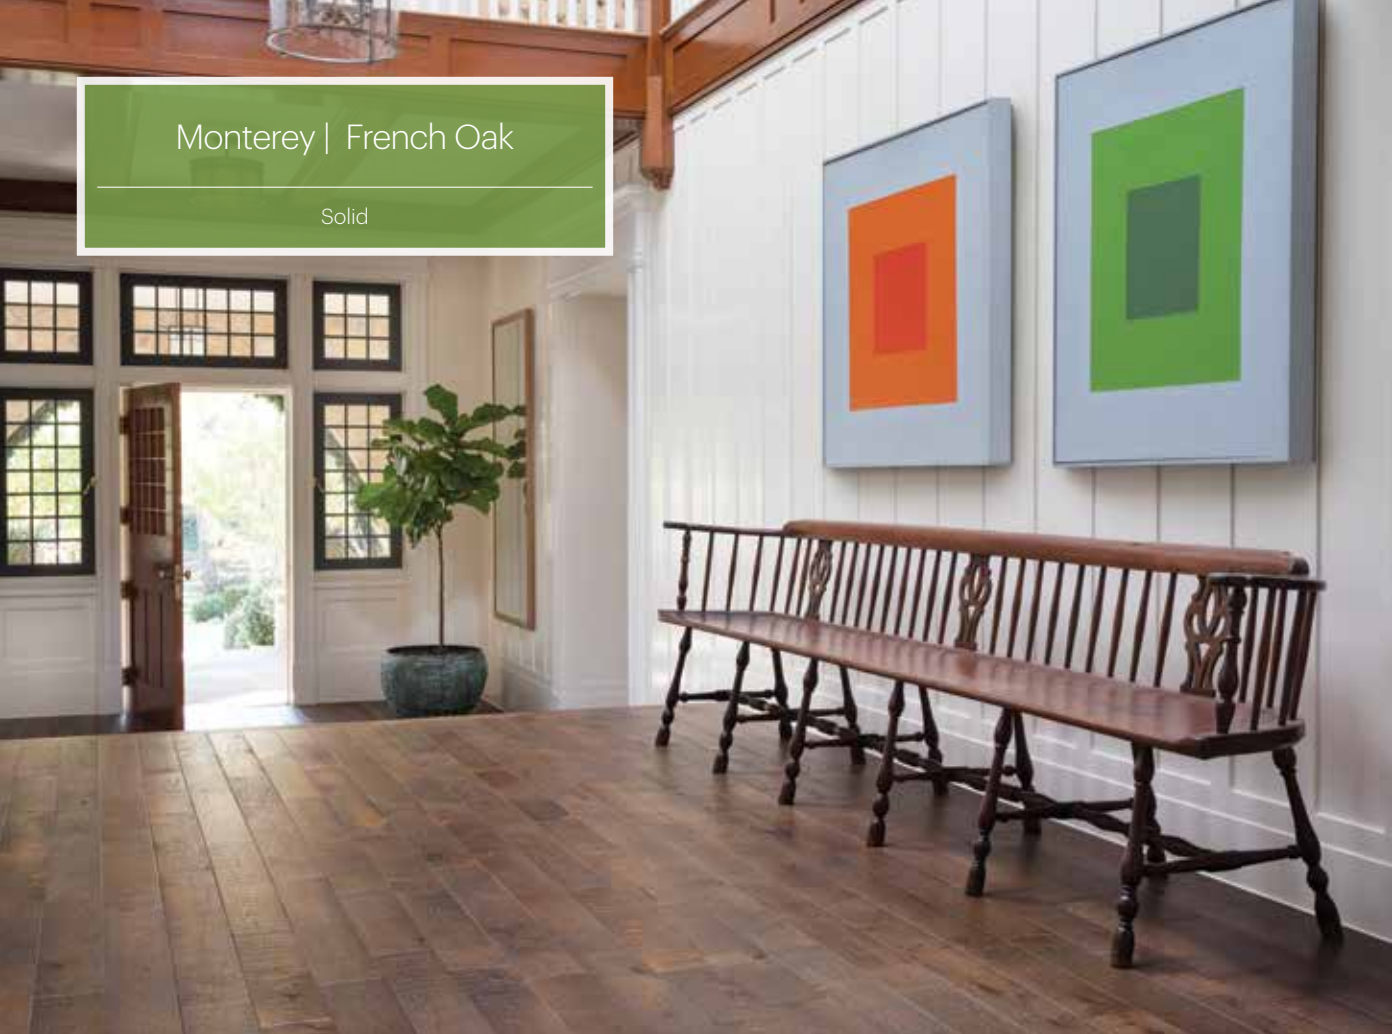

Montara | French Oak

Engineered

Venice | French Oak

Engineered

Seacliff | French Oak

Engineered

Carmel | Hickory

Engineered

Reclaiming a Classic Look

Solid Construction

- Special tools are utilized to add authentic distress to wood surfaces, with unique and subtle designed straight sawmarks captivating the eye.
- Distressed French Oak with 100% hand-sand rolled edges and ends.
- Protected by Bona super low gloss urethane finish, revealing an oil based look.
- Lifetime residential finish warranty and 5-year commercial warranty.
- Product dimensions: 3/4" thick x 5" wide x 12" ~ 60" long