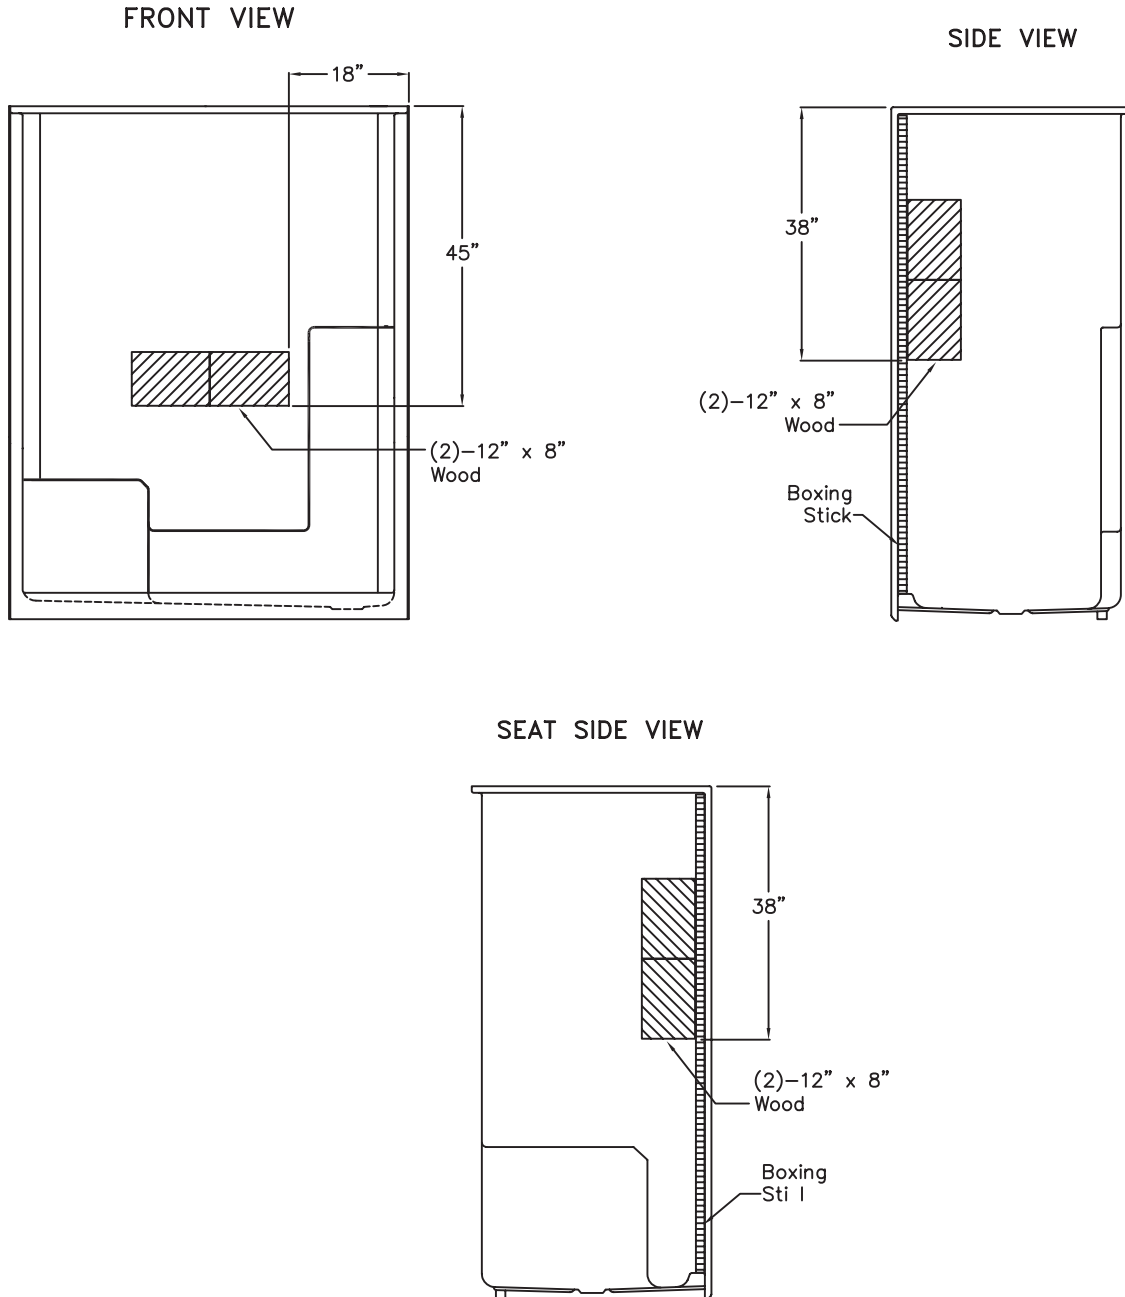

Technical Information

Material: Gelcoat Fiberglass
Overall Dimensions: 60 in. x 36 in. x 77 in.
Net Weight: 165 lbs.
Drain Location: Left or Right
Threshold Height: 4 in.
Shipping Dimensions: 67 in. x 43 in. x 84 in.
Shipping Weight: 305 lbs.

Ella's Millennial Series

60" x 36" x 77" New Construction One-Piece Shower
Standard Package

SPECIFICATION DRAWINGS

Due to the nature of the materials, dimensions may vary $\pm \frac{1}{2}$ in.

FRONT VIEW

SIDE VIEW

TOP VIEW

4" LOW THRESHOLD

Ella's Millennial Series

60" x 36" x 77" New Construction One-Piece Shower
Standard Package

BOARD PLACEMENT DRAWING

Due to the nature of the materials, dimensions may vary $\pm \frac{1}{2}$ in.

Ella's Millennial Series

60" x 36" x 77" New Construction One-Piece Shower
Standard Package

ella
by ella's bubbles

PRODUCT FEATURES

Luxurious & Safe Design

- Architectural subway design tile pattern with diamond accent pattern for a traditionally modern aesthetic
- Integrated Grip Sure™ floor texture for safe mobility
- Molded soap, shampoo & foot ledges for added convenience