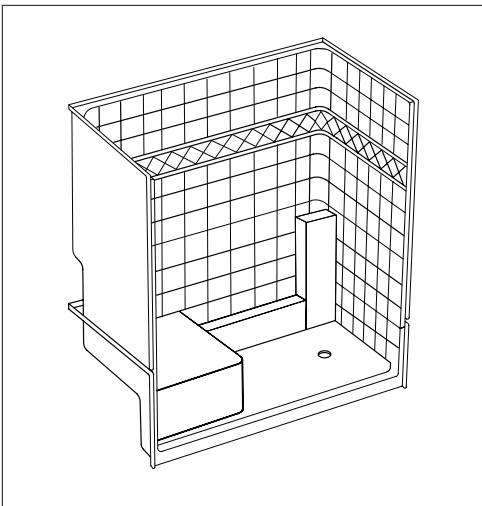

ELLA'S MILLENNIAL SERIES

New Construction One-Piece Showers

Specification Manual

60" x 36" x 77"

Low Threshold Shower Stall & Kit
Standard Package

For more product information visit ellasbubbles.com
or call Ella's Bubbles toll free at 1-800-480-6850

Ella's Millennial Series

60" x 36" x 77" New Construction One-Piece Shower
Standard Package

HANDED BY SEAT

Right Hand Seat Shown

Shipping Container

Fiberglass Reinforced Walls

Representing Model Numbers

- ESM6036SHLWHT
- ESM6036SHLBON
- ESM6036SHLBIS
- ESM6036SHRWHT
- ESM6036SHRBON
- ESM6036SHRBIS

Technical Information

Material: Gelcoat Fiberglass
Overall Dimensions: 60 in. x 36 in. x 77 in.
Net Weight: 165 lbs.
Drain Location: Left or Right
Threshold Height: 4 in.
Shipping Dimensions: 67 in. x 43 in. x 84 in.
Shipping Weight: 305 lbs.

Ella's Millennial Series

60" x 36" x 77" New Construction One-Piece Shower
Standard Package

SPECIFICATION DRAWINGS

Due to the nature of the materials, dimensions may vary $\pm \frac{1}{2}$ in.

FRONT VIEW

SIDE VIEW