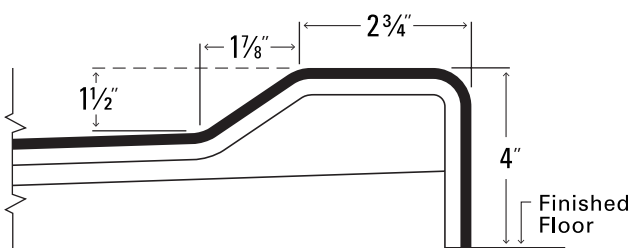

Technical Information

Material: Gelcoat Fiberglass
Overall Dimensions: 60 in. x 36 in. x 77 in.
Net Weight: 165 lbs.
Drain Location: Left or Right
Threshold Height: 4 in.
Shipping Dimensions: 67 in. x 43 in. x 84 in.
Shipping Weight: 305 lbs.

MANUFACTURED AND ASSEMBLED IN
THE UNITED STATES OF AMERICA

Ella's Millennial Series

60" x 36" x 77" New Construction One-Piece Shower
Standard Package

PACKAGE ACCESSORIES

Chrome Strainer Brass Drain
with Friction Seal – 2 in.

Ella's Millennial Series

60" x 36" x 77" New Construction One-Piece Shower
Standard Package

SPECIFICATION DRAWINGS

Due to the nature of the materials, dimensions may vary $\pm \frac{1}{2}$ in.

FRONT VIEW

SIDE VIEW

TOP VIEW

4" LOW THRESHOLD

Ella's Millennial Series

60" x 36" x 77" New Construction One-Piece Shower
Standard Package

BOARD PLACEMENT DRAWING

Due to the nature of the materials, dimensions may vary $\pm \frac{1}{2}$ in.