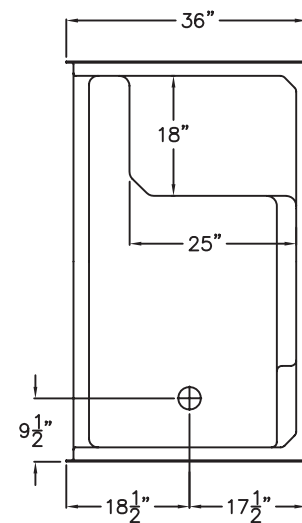

Technical Information

Material: Gelcoat Fiberglass
Overall Dimensions: 60 in. x 36 in. x 77 in.
Net Weight: 165 lbs.
Drain Location: Left or Right
Threshold Height: 4 in.
Shipping Dimensions: 67 in. x 43 in. x 84 in.
Shipping Weight: 305 lbs.

MANUFACTURED AND ASSEMBLED IN
THE UNITED STATES OF AMERICA

Ella's Millennial Series

60" x 36" x 77" New Construction One-Piece Shower
Standard Package

PACKAGE ACCESSORIES

Chrome Strainer Brass Drain
with Friction Seal – 2 in.

Ella's Millennial Series

60" x 36" x 77" New Construction One-Piece Shower
Standard Package

SPECIFICATION DRAWINGS

Due to the nature of the materials, dimensions may vary $\pm \frac{1}{2}$ in.

FRONT VIEW

SIDE VIEW

TOP VIEW

4" LOW THRESHOLD

Ella's Millennial Series

60" x 36" x 77" New Construction One-Piece Shower
Standard Package

BOARD PLACEMENT DRAWING

Due to the nature of the materials, dimensions may vary $\pm \frac{1}{2}$ in.