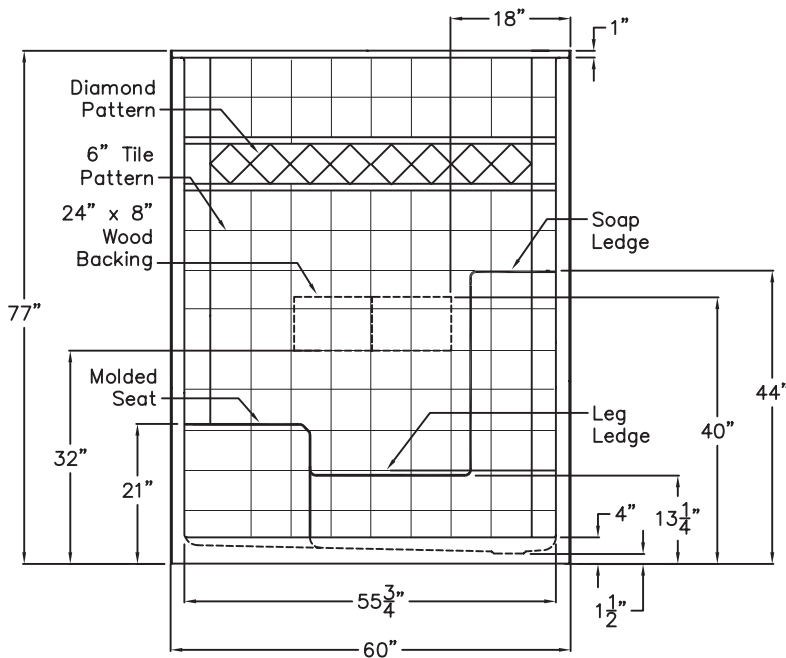

Technical Information

Material: Gelcoat Fiberglass
Overall Dimensions: 60 in. x 36 in. x 77 in.
Net Weight: 165 lbs.
Drain Location: Left or Right
Threshold Height: 4 in.
Shipping Dimensions: 67 in. x 43 in. x 84 in.
Shipping Weight: 305 lbs.

Ella's Millennial Series

60" x 36" x 77" New Construction One-Piece Shower
Standard Package

SPECIFICATION DRAWINGS

Due to the nature of the materials, dimensions may vary $\pm \frac{1}{2}$ in.

FRONT VIEW

SIDE VIEW

TOP VIEW

4" LOW THRESHOLD

Ella's Millennial Series

60" x 36" x 77" New Construction One-Piece Shower
Standard Package

BOARD PLACEMENT DRAWING

Due to the nature of the materials, dimensions may vary $\pm \frac{1}{2}$ in.