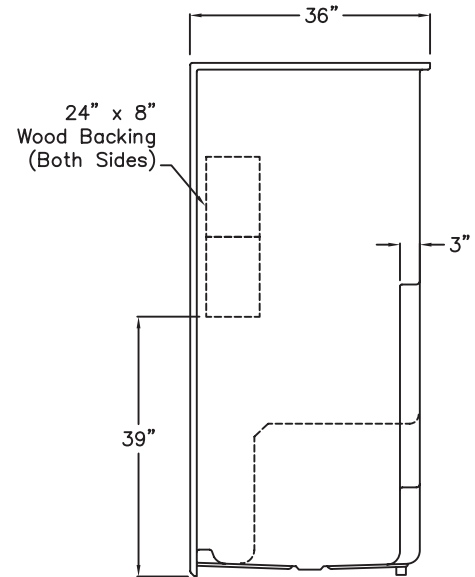

Technical Information

Material: Gelcoat Fiberglass
Overall Dimensions: 60 in. x 36 in. x 77 in.
Net Weight: 165 lbs.
Drain Location: Left or Right
Threshold Height: 4 in.
Shipping Dimensions: 67 in. x 43 in. x 84 in.
Shipping Weight: 305 lbs.

Ella's Millennial Series

60" x 36" x 77" New Construction One-Piece Shower
Standard Package

SPECIFICATION DRAWINGS

Due to the nature of the materials, dimensions may vary $\pm \frac{1}{2}$ in.

FRONT VIEW

SIDE VIEW

TOP VIEW

4" LOW THRESHOLD

Ella's Millennial Series

60" x 36" x 77" New Construction One-Piece Shower
Standard Package

BOARD PLACEMENT DRAWING

Due to the nature of the materials, dimensions may vary $\pm \frac{1}{2}$ in.