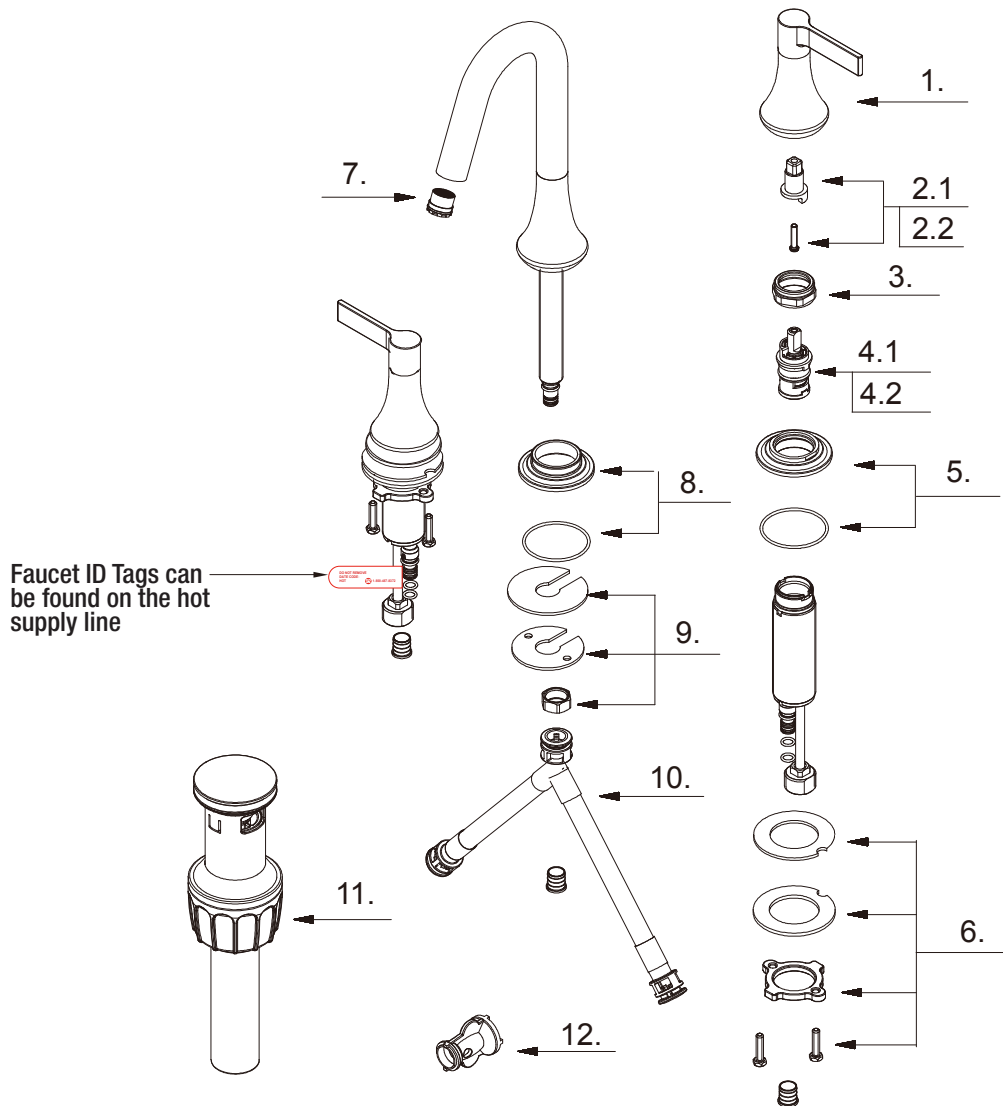

**Springbrook 2 Handle 6 Inch - 12 Inch Widespread  
Bath Faucet**

MODEL	OMSID	FINISH
FW6A0018CP	304774958	Chrome
FW6A0018BNV	304774950	Brushed Nickel

Many replacement parts can be purchased online or at your local store. Please use the table below to identify the part SKU number needed, go to [HOMEDEPOT.COM](http://HOMEDEPOT.COM), and check for online and store availability. If you can't find the part you are looking for, please call 1-855-HD-GLACIER.

Part	Description	Part #	Internet SKU #	Store SKU#
1	Metal Handle Assembly	A66E911*		
2.1	Handle Extension Assembly (C)	A66G378C		
2.2	Handle Extension Assembly (H)	A66G378H		
3	Bonnet Nut	A016022		
4.1	Ceramic Disc Cartridge (H)	A507103N		
4.2	Ceramic Disc Cartridge (C)	A507104N		
5	Handle Trim Ring	A66F649*		

Part	Description	Part #	Internet SKU #	Store SKU#
6	Mounting Hardware Assembly	A66D900ZN-H		
7	Aerator	A553058N		
8	Spout Trim Ring	A66F650*		
9	Mounting Hardware Assembly	A663347		
10	Hose	A135004N		
11	Pop-up Assembly	A505218*		
12	Aerator Wrench	A031245		