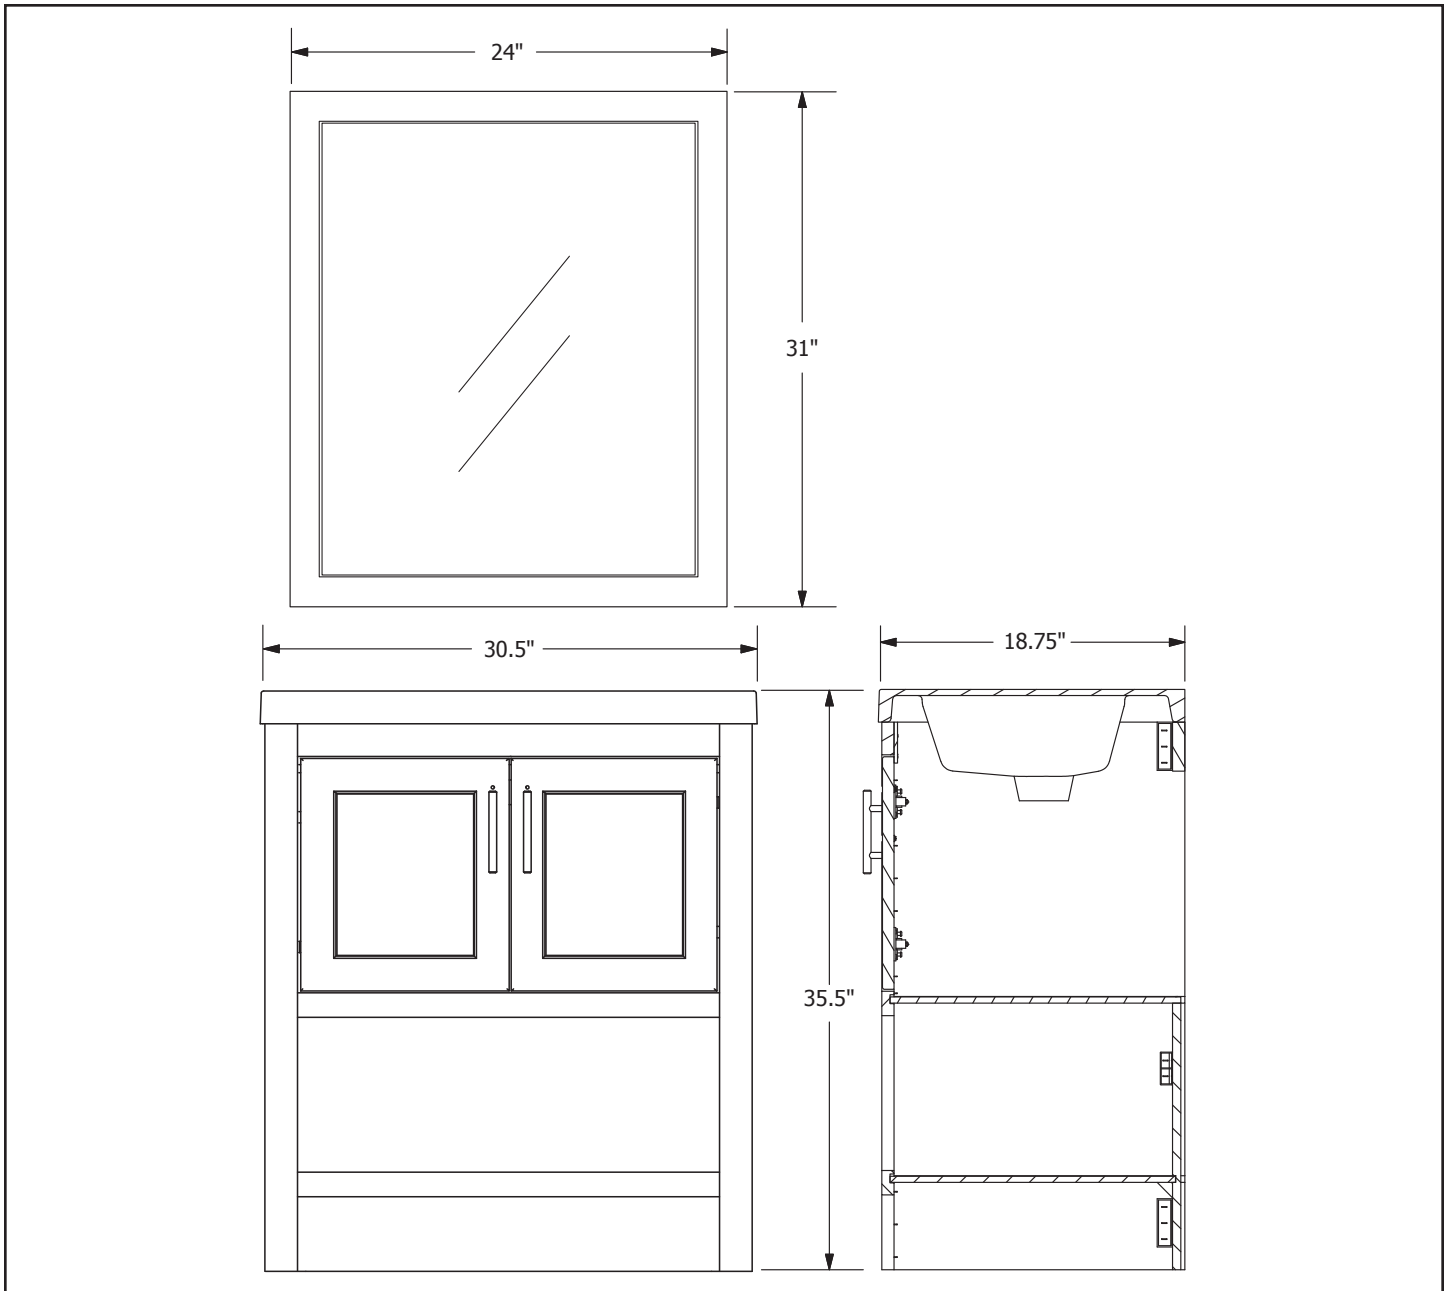

GLACIER BAY®

SPA SERIES - DOVE GRAY

30.5" Vanity Cabinet with Top and Mirror PPSPADV30M

The information contained in this drawing is the sole property of RSI Home Products.
Any reproduction in part or as a whole without the written permission of RSI Home Products is prohibited.