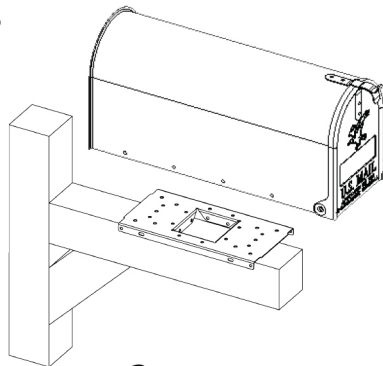

Tools and Supplies Required
Se requieren herramientas y suministros

Drill
Taladro

Phillips Screwdriver
Destornillador Phillips

Adjustable Wrench
Llave ajustable

INSTALLATION INSTRUCTIONS INCLUDED
INSTRUCCIONES DE INSTALACIÓN INCLUIDAS

Mounting bracket fits pedestal mount, standard 4x4 wood posts and hollow posts measuring 3 1/2" square

Para los estribos de montaje montaje del pedestal, norma postes de madera de 4x4 y postes huecos de medición 3 1/2 " cuadrado

Bracket mounts to crossarm in both directions; traditional or side mount

Soporte se monta en la cruceta en ambas direcciones; tradicional o de montaje lateral

UMBS0B06

WWW.GIBALTARMAILBOXES.COM

©2016 Gibraltar Industries. All rights reserved. Gibraltar Industries logo™ and Gibraltar Industries™ are trademarks of Gibraltar Industries.