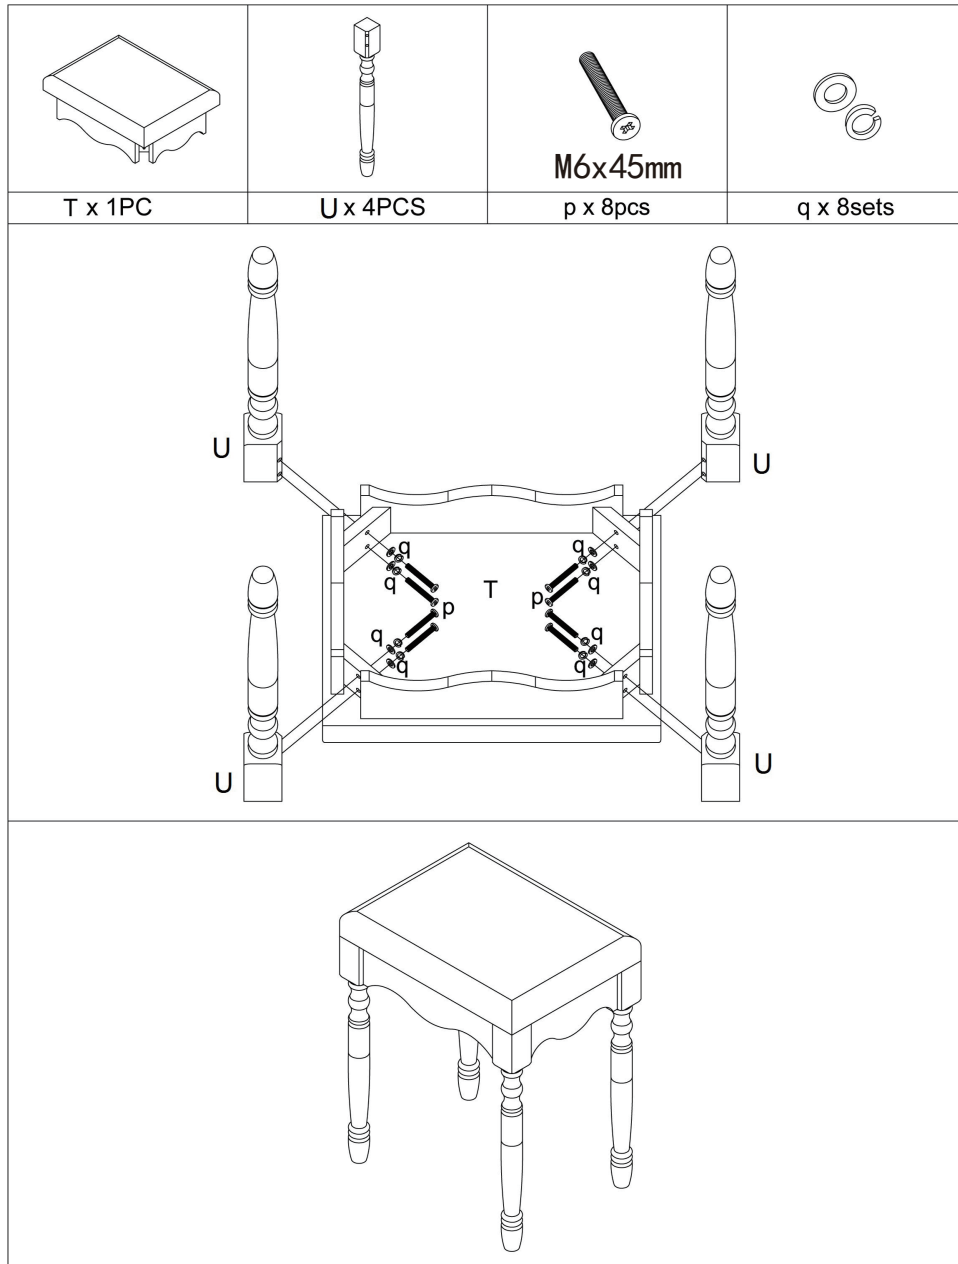

Welcome to visit our website and purchase our quality products!

Your suggestions and comments for COSTWAY are really important to us!
We sincerely solicit you to go back to our shop and leave a good rating in just a simple click. It would be quite encouraging if you could kindly do so like below:

★★★★★ Great products so far

February 24, 2019
Great products so far. Fast delivery, easy setup, and working without any issues.

With your inspiring rating, COSTWAY will be more consistent to offer you
EASY SHOPPING EXPERIENCE, GOOD PRODUCTS and EFFICIENT SERVICE!

US office: Fontana, California

UK office: Ipswich

- Reward Points
- Exclusive Customer Service
- Personalized Recommendations
- Permanent Shopping Cart
- Order History

5 Star Rating

We would like to extend our heartfelt thanks to all of our customers for taking time to assemble this product and giving us valuable feedbacks.

THANK YOU
☺