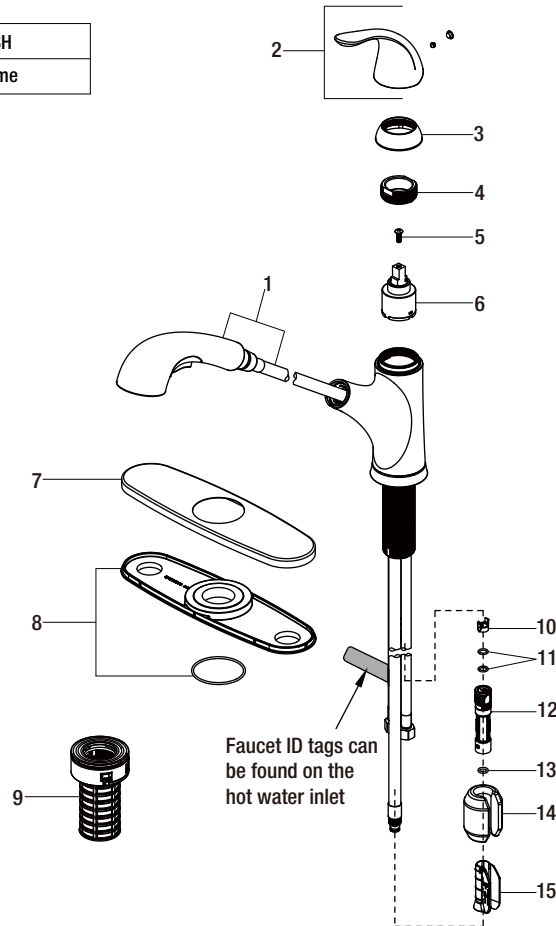

Replacement Parts List

Market Pull-Out Kitchen Faucet in Chrome

MODEL	SKU #	FINISH
67737-0001	1001813686	Chrome

Many replacement parts can be purchased online or at your local store. Please use the table below to identify the part SKU number needed, go to HOMEDEPOT.COM, and check for online and store availability. If you can't find the part you are looking for, please call 1-855-HD-GLACIER.

Part	Description	Part #	Internet SKU #	Store SKU #
1	Sprayhead and Hose	RP3829701	302602531	
2	Handle	RP1346101		
3	Cap	RP8054301		
4	Bonnet nut	RP70336	207114029	
5	Screw	RP50015		
6	Cartridge	RP20044	301158214	
7	Escutcheon	RP8054401		
8	Gasket	RP80545		

Part	Description	Part #	Internet SKU #	Store SKU #
9	FastMount™	RP56096		
10	Block	RP70421		
11	O-ring	RP60002		
12	Quick connect assembly	RP70558		
13	O-ring	RP60089		
14	Weight	RP70441	207093823	
15	Weight clip	RP64204		