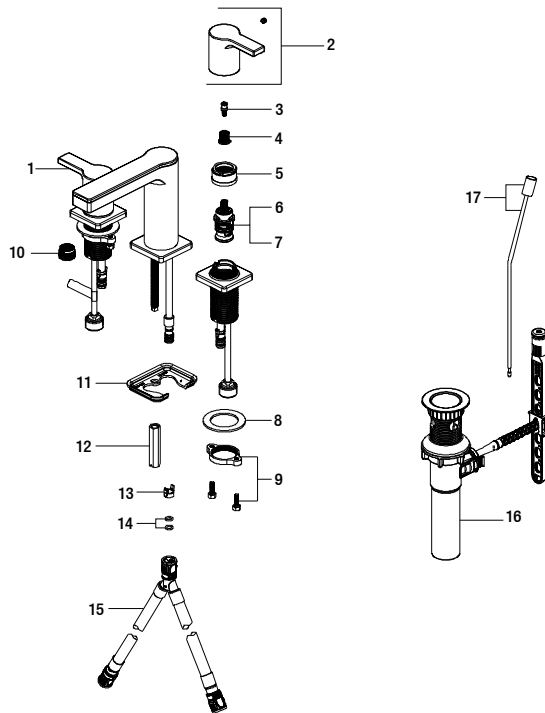

Two-Handle Lavatory Faucet

| MODEL | SKU # | FINISH |
|----------------|-----------|--------|
| HD67866W-6027D | 305764855 | Bronze |

Many replacement parts can be purchased online or at your local store. Please use the table below to identify the part SKU number needed, go to HOMEDEPOT.COM, and check for online and store availability. If you can't find the part you are looking for, please call 1-855-HD-GLACIER.

| Part | Description | Part # | Internet SKU # | Store SKU # |
|------|-------------------|------------|---------------------------|-------------|
| 1 | Handle assembly H | RP1363027D | | |
| 2 | Handle assembly C | RP1363127D | | |
| 3 | Connector | RP50107 | | |
| 4 | Inverter | RP70396 | | |
| 5 | Bonnet nut | RP70193 | 206671342 | |
| 6 | Cartridge H | RP20079 | | |
| 7 | Cartridge C | RP20080 | | |
| 8 | Washer | RP64147 | | |
| 9 | Nut & Screw | RP56114 | | |

| Part | Description | Part # | Internet SKU # | Store SKU # |
|------|------------------------------|------------|----------------|-------------|
| 10 | Aerator | RP30209 | | |
| 11 | Washer | RP70228 | | |
| 12 | Lock nut | RP56012 | | |
| 13 | Block | RP70421 | | |
| 14 | O-Ring | RP60002 | | |
| 15 | Quick connect hose | RP70430 | | |
| 16 | ClickInstall™ drain assembly | RP4022827D | | |
| 17 | Lift rod | RP4024927D | | |