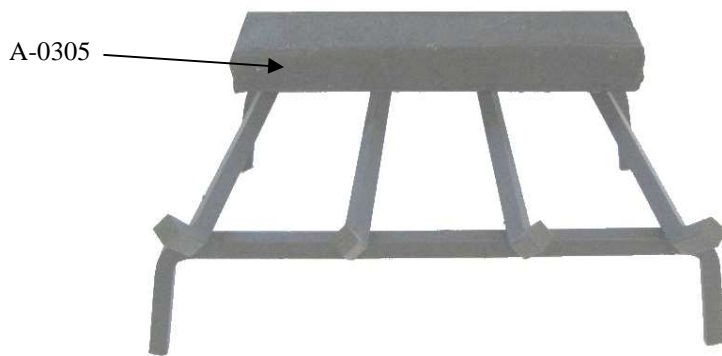

TAHOE BLAZE 18"

Place brick riser (A-0305) on back of grate.

Place back log (H-0534) on top of the brick riser. Place front log H- 0533 .

Place logs H-0535 & H-0536 as shown below.

California Proposition 65 Warning