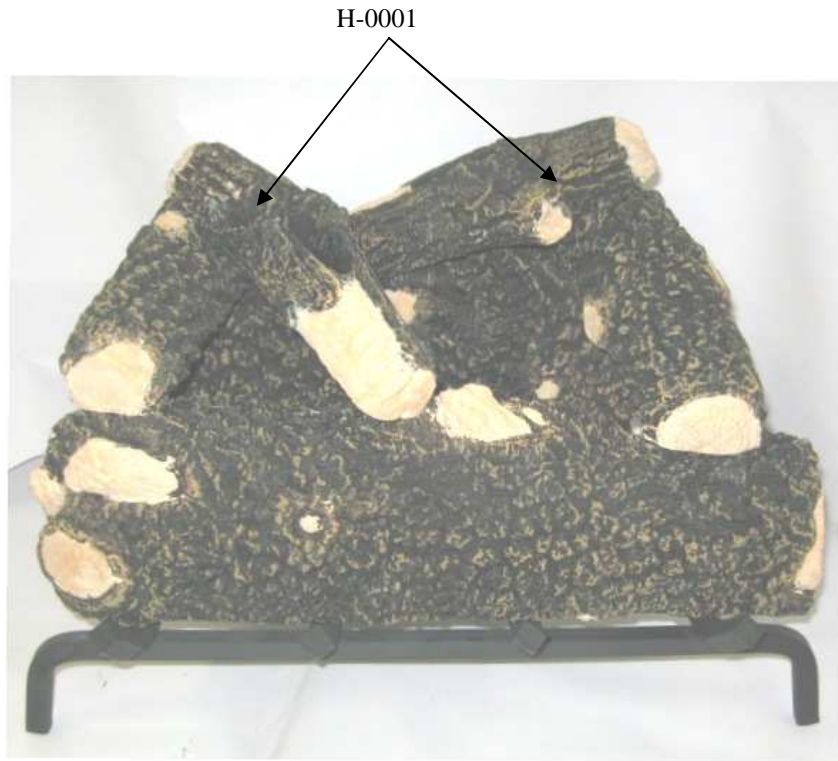

H-0534

TAHOE BLAZE 18"

Place the 2 H-0001 logs as shown below.