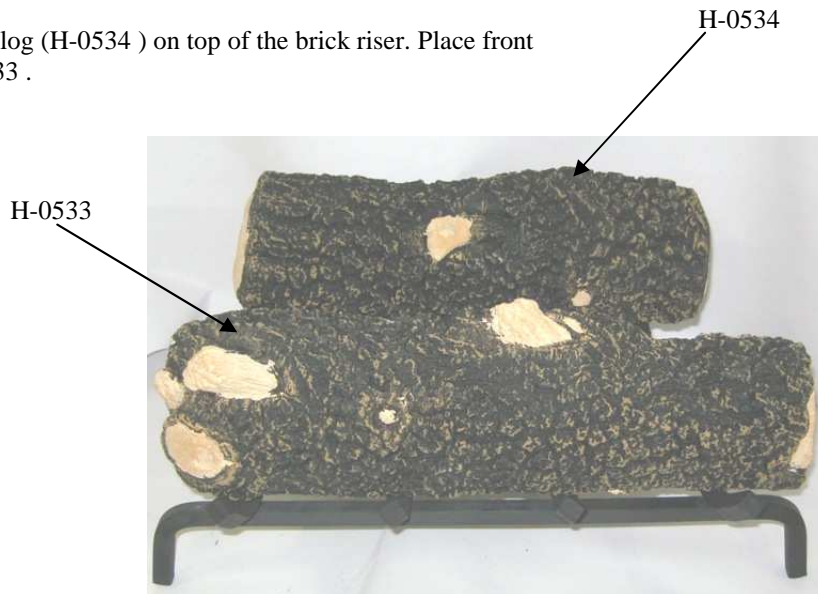

TAHOE BLAZE 18"

Place brick riser (A-0305) on back of grate.

Place back log (H-0534) on top of the brick riser. Place front log H- 0533 .

Place logs H-0535 & H-0536 as shown below.

California Proposition 65 Warning