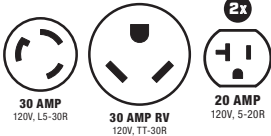

CHAMPION

GLOBAL POWER EQUIPMENT™

4750 STARTING WATTS 3800 RUNNING WATTS

100103 – Portable Generator with Wheel Kit

UPC 896682000755

224cc CHAMPION OHV ENGINE

- 4 Stroke
- Single Cylinder
- Air Cooled
- Low Oil Shut-Off
- Recoil Start
- Cast Iron Sleeve for Durability

**RV
READY**

Key Features

- Fuel Tank – 3.4 Gallon (12.9 L)
- Intelligauge (hours, volts, Hz) with power meter
- Runs up to 9 hrs. on a full tank of gas
- Portable - Folding handle with never-flat tires
- Durable steel frame
- Noise Level – 68dBA from 23 ft.
- Cold Start - Starts easily in cold weather
- Volt Guard - Protects your appliances from power surges
- Start Up Oil Included
- 50 State Compliant (EPA/CARB certified)

Box:

G.W.: 119 lb. (54 kg)
MEAS.: 28.2 in. X 18.7 in. X 20.5 in.
71.5 cm X 47.5 cm X 52 cm

Unit:

N.W.: 106.9 lb. (48.5 kg)
MEAS.: 26.3 in. X 23.7 in. X 22.5 in.
66.7 cm X 60.1 cm X 57.2 cm

Dependable Power for
**Home, Recreation,
or Emergencies**