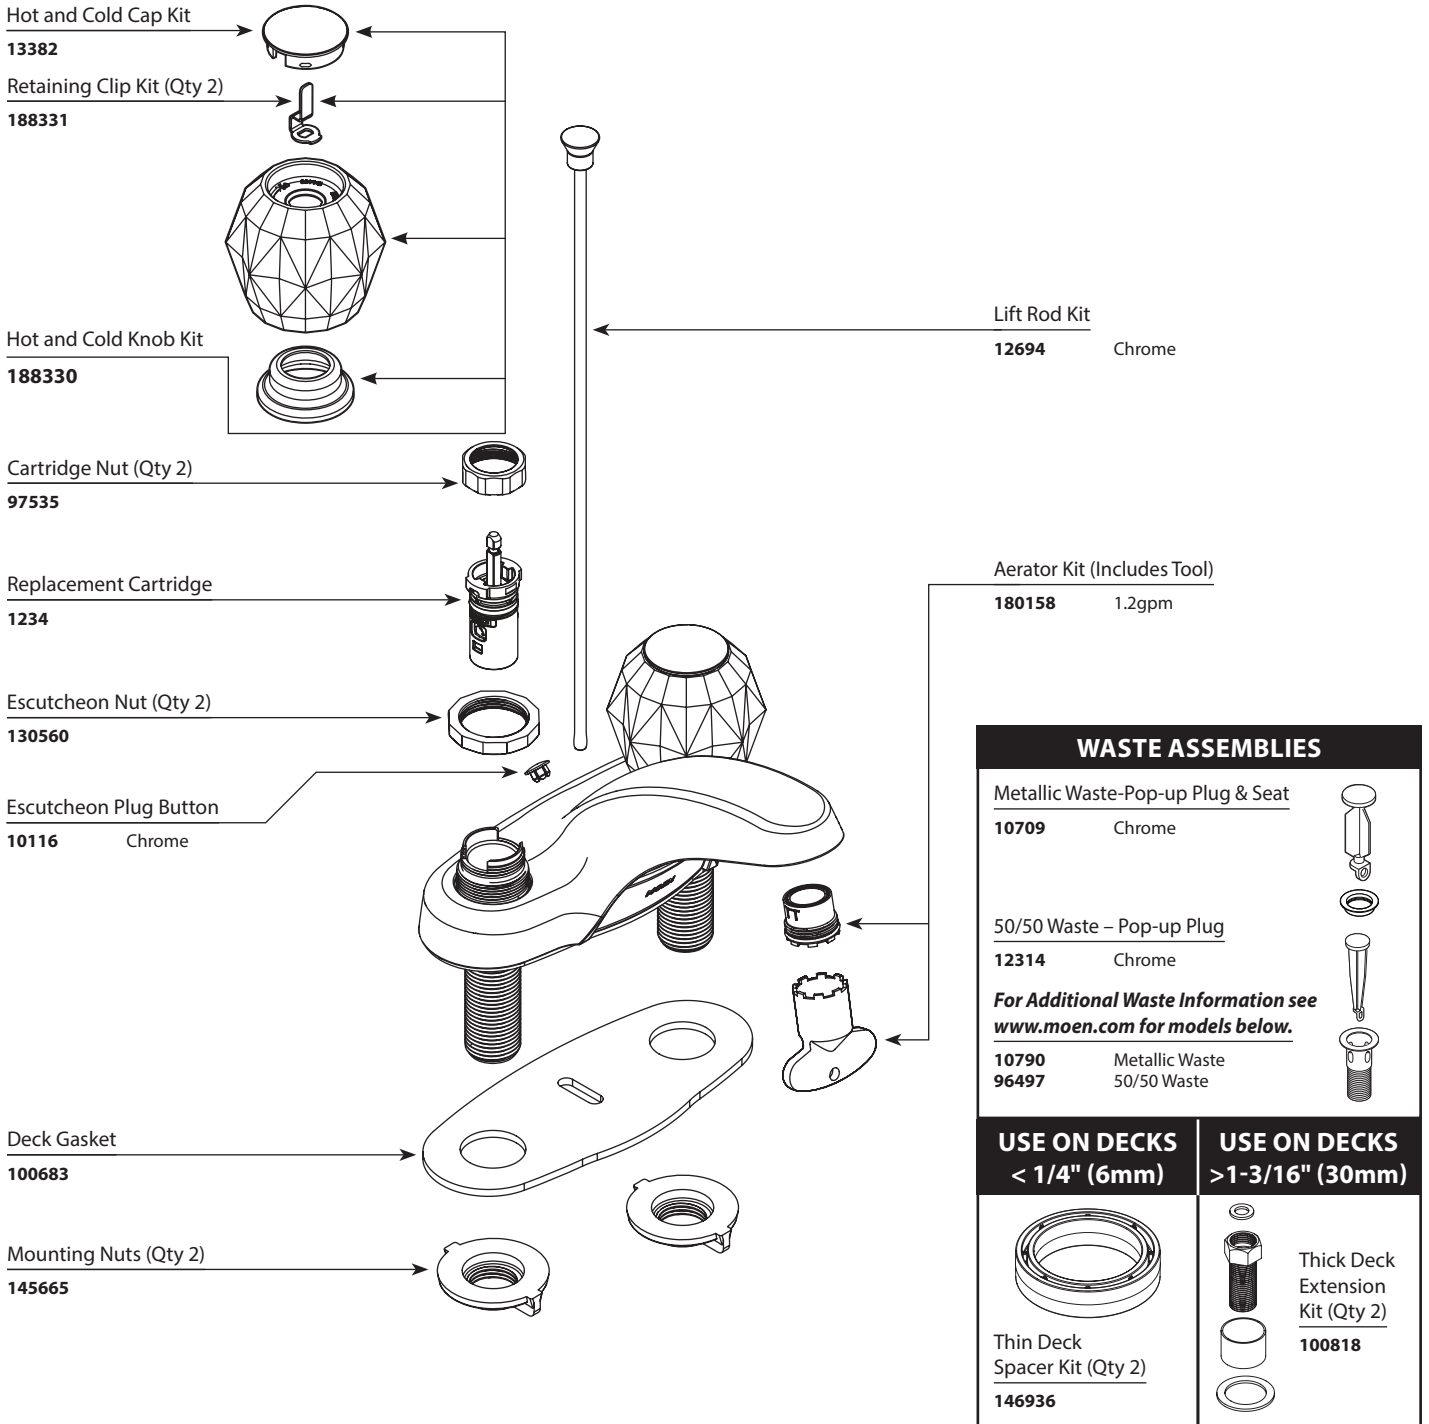

Buy it for looks. Buy it for life.®

*There is more than 1 version of this model.
Page down to identify the version you have.*

■ **Order by Part Number**

Illustrated Parts

CHATEAU® Two-Handle Lavatory Faucet

<u>MODEL</u>	<u>TYPE</u>	<u>FINISH</u>
4920	Lav w/metal waste	Chrome
64920	Lav w/50-50 waste	Chrome
64919	Lav w/metal waste	Chrome
4900	Lav w/o waste	Chrome
64900	Lav w/o waste	Chrome