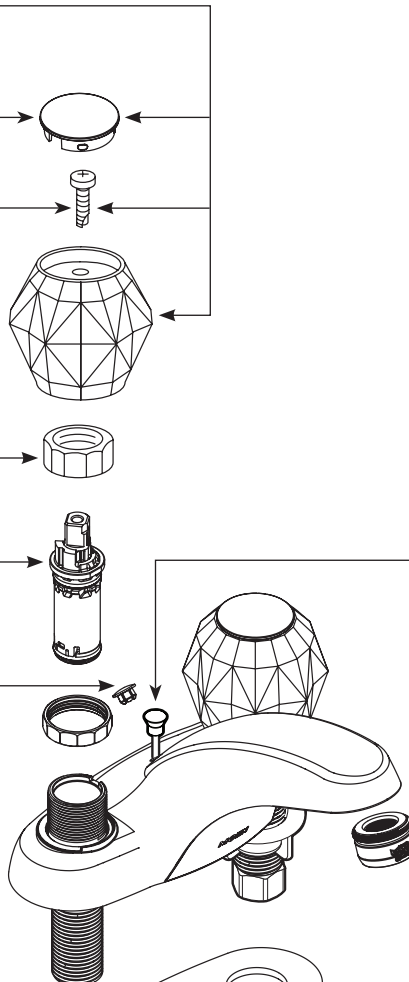

■ Order by Part Number

Hot and Cold Knob Kit

100695

Hot and Cold Cap Kit

13382

Handle Screw

12648

Cartridge Nut (2)

97535

Replacement Cartridge

1224

Escutcheon Plug Button

10116 Chrome

Deck Gasket

100683

Hardware Package

13678

Hardware Package
(used with 8915 & 8917)

13805

Lift Rod Kit

12694 Chrome
12694BC Brushed Chrome
12694P Polished Brass

Flo-Control Aerator
(1.2gpm) (2.2gpm)

181066 **3919** Chrome
181066BC **3919SLP** Brushed Chrome
181066P **3919P** Polished Brass

Pop-Up Plug & Seat

10709 Chrome
10709BC Brushed Chrome
99596 Polished Brass

**Pop-Up Plug
(50/50 Waste) 12314**

Chrome Only

Buy it for looks. Buy it for life.®

Illustrated Parts

■ Order by Part Number

CHATEAU®		
Two-Handle Centerset Lavatory Faucet		
MODEL	TYPE	FINISH
4920	Lav w/metal waste	Chrome
64920	Lav w/50-50 waste	Chrome
64919	Lav w/metal waste	Chrome
64920P	Lav w/50-50 waste	Polished Brass
4900	Lav w/o waste	Chrome
64900	Lav w/o waste	Chrome
DISCONTINUED SKUS		
4920A	Lav w/metal waste	Antique Brass
64920A	Lav w/metal waste	Antique Brass
4920P	Lav w/metal waste	Polished Brass
64920P	Lav w/50-50 waste	Polished Brass
4920W	Lav w/metal waste	Glacier
64920W	Lav w/metal waste	Glacier