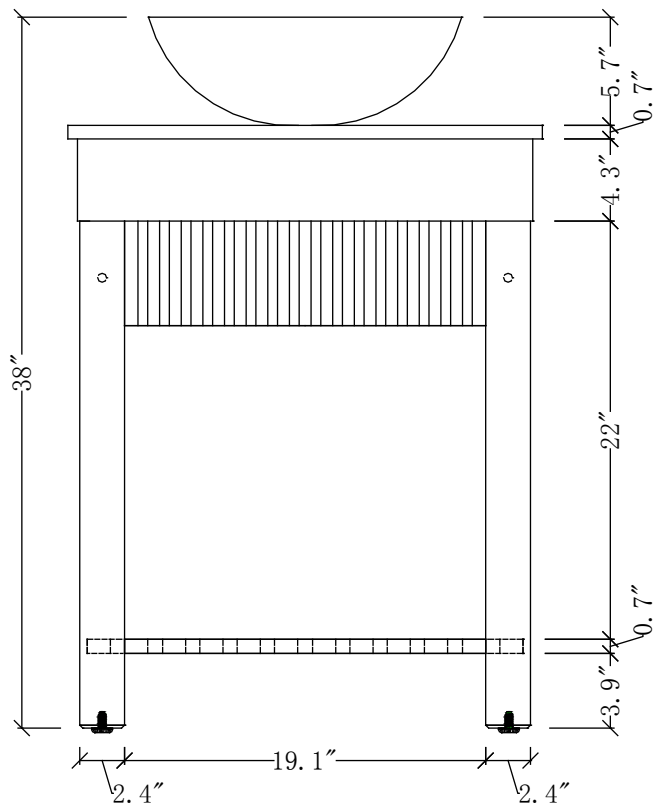

Installation Notes

· None applicable

Lofty Sink Cabinet

01388

Product Diagram