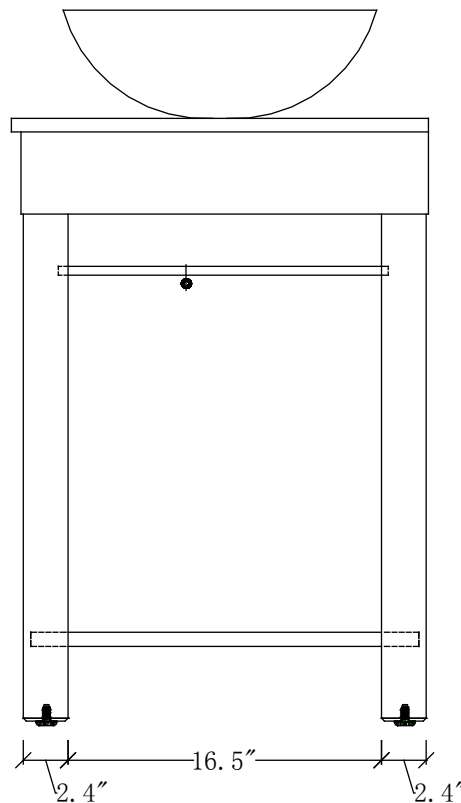

Installation Notes

· None applicable

Lofty Sink Cabinet

01388

Product Diagram