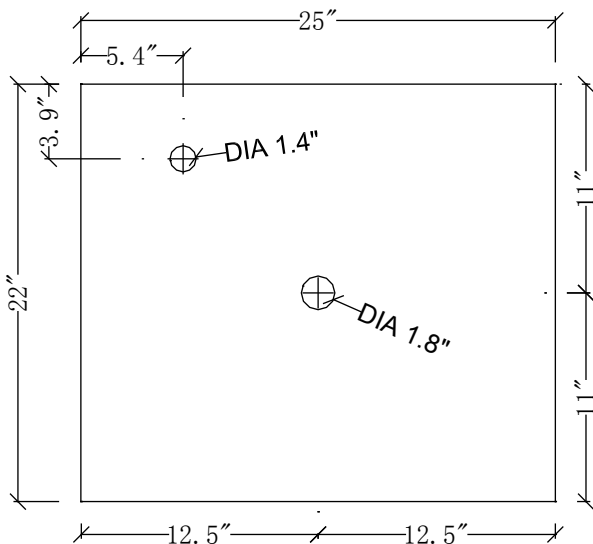

Product Specification

Lofty sink cabinet, polished chrome towel bar on each side of console table, slat shelf across the bottom for storage, adjustable leg levelers for uneven floor. The cabinet is Dark Walnut finish. Polished solid black granite top. 25" width, 22" depth, and 38" height. Mounting ring and Frosted Tempered Glass Sink(CSA) Included, faucet not included. Fully assembly.

Model No.3012B-VS24A-VE.

Installation Notes

· None applicable

Lofty Sink Cabinet

01388

Product Diagram