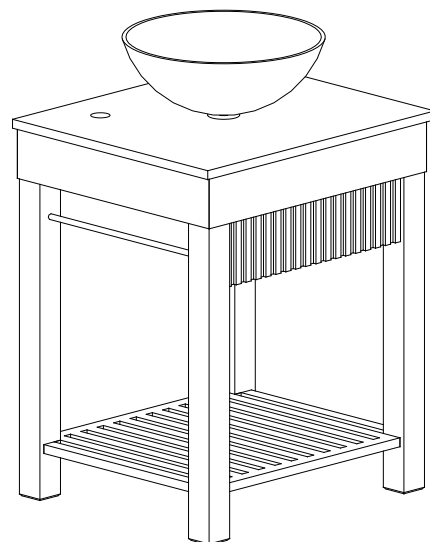

Features

- Birch solid wood and MDF with Birch veneer
- Slat shelf across the bottom for storage
- Adjustable leg levelers for uneven floor
- Finish: Dark Walnut
- Polished solid black granite top
- Mounting ring and frosted tempered glass sink(CSA) included
- Faucet not included
- 25" width, 22" depth, and 38" height
- Fully assembly

Codes /Standards Applicable

Specified model meets or exceeds the following:

- CSA certified frosted tempered glass vessel

Lofty Sink Cabinet

01388

Specified Model

Model	Description	Colors/Finishes
3012B-VS24A-VE	Lofty Sink Cabinet 38"h*25"w Black Granite	Dark Walnut

Product Specification

Lofty sink cabinet, polished chrome towel bar on each side of console table, slat shelf across the bottom for storage, adjustable leg levelers for uneven floor. The cabinet is Dark Walnut finish. Polished solid black granite top. 25" width, 22" depth, and 38" height. Mounting ring and Frosted Tempered Glass Sink(CSA) Included, faucet not included. Fully assembly.