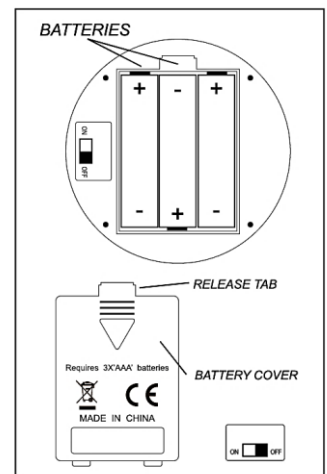

**BATTERY INSTALLATION**

Each candle requires 3 AAA batteries (Not Included)

1. Press the release tab and pull up to remove battery cover on bottom base.
2. Insert 3 AAA batteries into the battery compartment.  
Make sure to match the + and - signs to ensure proper operation.
3. Replace the battery cover.

**Remote Control:** Requires 1 CR2025 battery (Included)

1. Remove plastic tab to activate remote control.

**REMOTE CONTROL OPERATION 18KEY MODE**

ON/OFF	The candles can be turned on/off by simply pressing the "ON" or "OFF" button on the remote control.
COLOR	Press a specific color button and the candles will light in the corresponding color. 12 color options. If you would like to have another color setting on a candle, you need to move the remote control and candle at least 3 feet away from the other candles and press the color button.
MODE	Press "Mode" button, the light will flicker, press "Mode" button again, the light will be steady.
MULTI COLOR	Press "Multi Color" button for the lights to change color in continuous sequence.
4H or 8H	Timer function: <ol style="list-style-type: none"> <li>a. Pushing the "4H"/"8H" button sets candles to be lighted for 4/8 hours. After 20/16 hours, the light will turn off automatically. The candles will have light on again at the same time the following day.</li> <li>b. To reset the timer, switch the bottom of the candles to "OFF" position and repeat step1.</li> </ol>