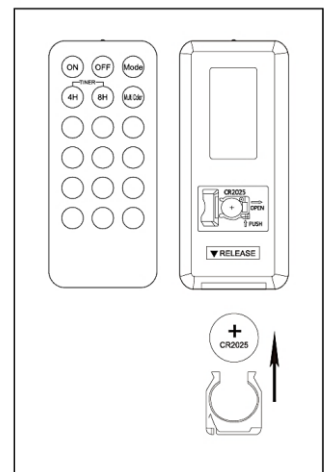

**BATTERY INSTALLATION**

Each candle requires 3 AAA batteries (Not Included)

1. Press the release tab and pull up to remove battery cover on bottom base.
2. Insert 3 AAA batteries into the battery compartment.  
Make sure to match the + and - signs to ensure proper operation.
3. Replace the battery cover.

**Remote Control:** Requires 1 CR2025 battery (Included)

1. Remove plastic tab to activate remote control.

**REMOTE CONTROL OPERATION 18KEY MODE**

ON/OFF	The candles can be turned on/off by simply pressing the "ON" or "OFF" button on the remote control.
COLOR	Press a specific color button and the candles will light in the corresponding color. 12 color options. If you would like to have another color setting on a candle, you need to move the remote control and candle at least 3 feet away from the other candles and press the color button.
MODE	Press "Mode" button, the light will flicker, press "Mode" button again, the light will be steady.
MULTI COLOR	Press "Multi Color" button for the lights to change color in continuous sequence.
4H or 8H	Timer function: <ol style="list-style-type: none"> <li>a. Pushing the "4H"/"8H" button sets candles to be lighted for 4/8 hours. After 20/16 hours, the light will turn off automatically. The candles will have light on again at the same time the following day.</li> <li>b. To reset the timer, switch the bottom of the candles to "OFF" position and repeat step1.</li> </ol>

FIGURE 1

FIGURE 2