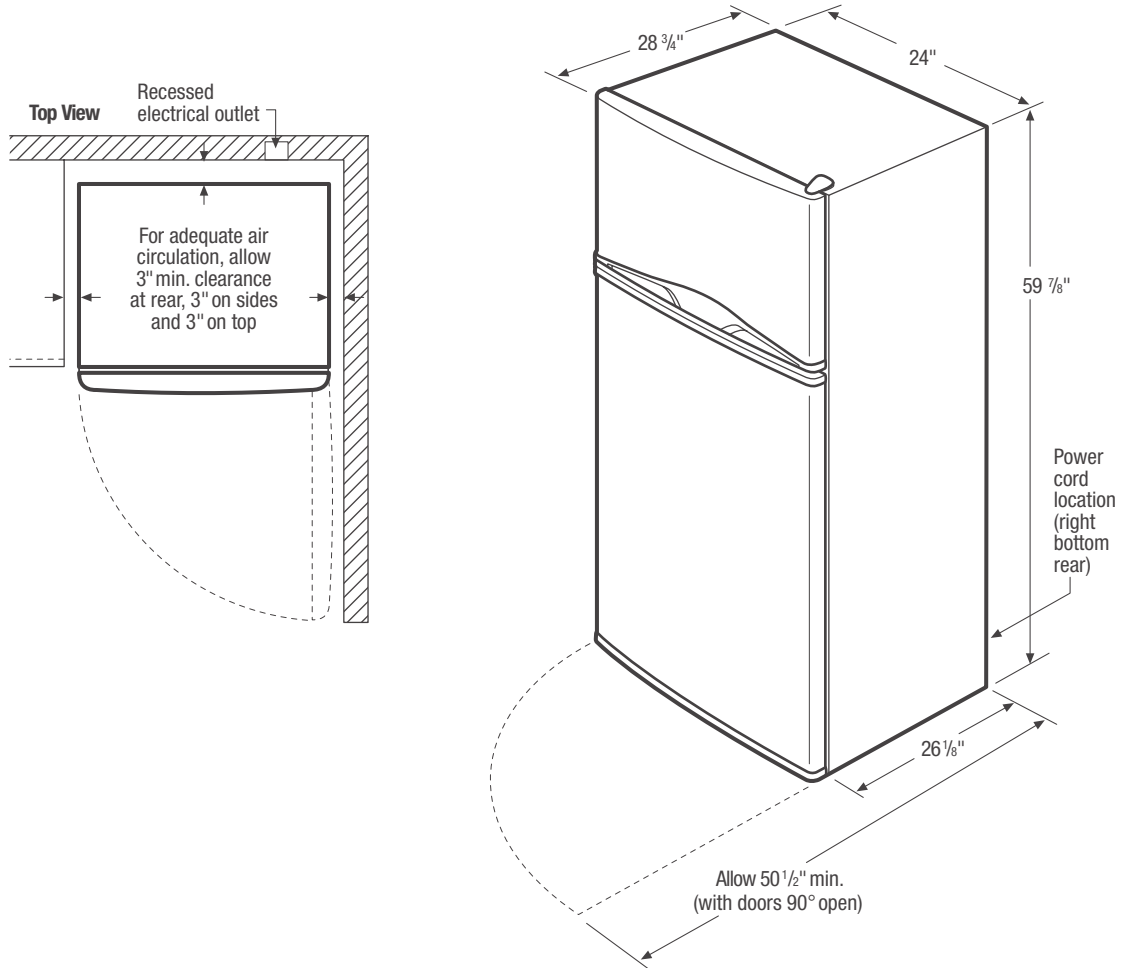

Apartment Refrigerator Specifications

- Product Shipping Weight (approx.) - 150 Lbs.
- Voltage Rating - 115V/60 Hz/15 Amps.
- Always consult local and national electric codes.
- For adequate air circulation, allow 3" minimum clearance at rear, 3" on sides and 3" on top.
- Locate where surrounding air temperature will not exceed 110° F or drop below 10° F, to ensure optimum performance.

- All bottom corners of unit MUST rest firmly on solid level surface of hard material, same height as flooring. Surface must be strong and stable enough to support unit when fully loaded.
- Equipped with adjustable leveling legs to ensure unit is level, which is required in order to function properly.

Note: For planning purposes only. Refer to Product Installation Guide on the web at frigidaire.com for detailed instructions.