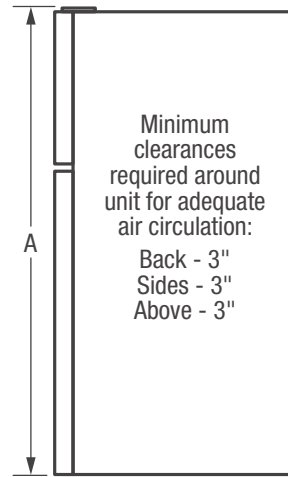

Features	
Cubic Feet (Cu.Ft.)	11.5
Defrost	Frost-Free
Exterior	
Door Color	Color-Coordinated
Cabinet Color	Color-Coordinated
Door Handle	Integrated
Door Stops	Yes
Reversible Door	Yes
Interior	
Controls	Ready-Select*
Lighting	Bright
Refrigerator Shelves	2 SpaceWise® Adjustable Glass/1 Fixed Glass
Store-More™ Crisper Drawers	2 Clear
Door Bins	2 Full-Width White
Door Racks	1 Full-Width White
Gallon Door Storage	1
Tall Bottle Storage	
Freezer Racks	2 Full-Width White
Freezer Shelves	1 SpaceWise® Adjustable Wire
Cabinet Liner	White
Certifications	
A.D.A. - Compliant ¹	Yes
ENERGY STAR®	Yes
Specifications	
Total Capacity (Cu.Ft.)	11.5
Refrigerator Capacity (Cu.Ft.)	8.4
Freezer Capacity (Cu.Ft.)	3.1
Power Supply Connection Location	Right Bottom Rear
Voltage Rating	115V / 60Hz / 15A
Minimum Circuit Required (Amps)	15
Shipping Weight (Approx.)	150 Lbs.
Installation Type	Freestanding

NOTE: For planning purposes only. Always consult local and national electric codes. Refer to Product Installation Guide for detailed installation instructions on the web at frigidaire.com.

Product Dimensions	
A - Height	59-7/8"
B - Width	24"
C - Depth (Incl. Door)	28-3/4"
D - Depth with Door Open 90°	50-1/2"