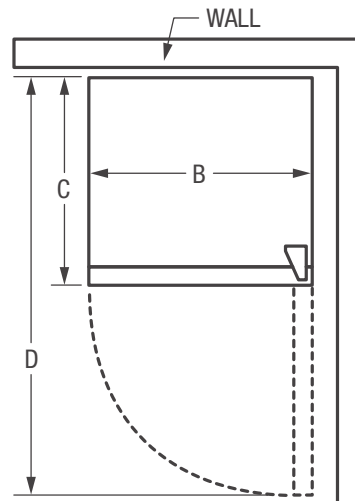

NOTE: For planning purposes only. Always consult local and national electric codes. Refer to Product Installation Guide for detailed installation instructions on the web at frigidaire.com.

Product Dimensions	
A - Height	59-7/8"
B - Width	24"
C - Depth (Incl. Door)	28-3/4"
D - Depth with Door Open 90°	50-1/2"