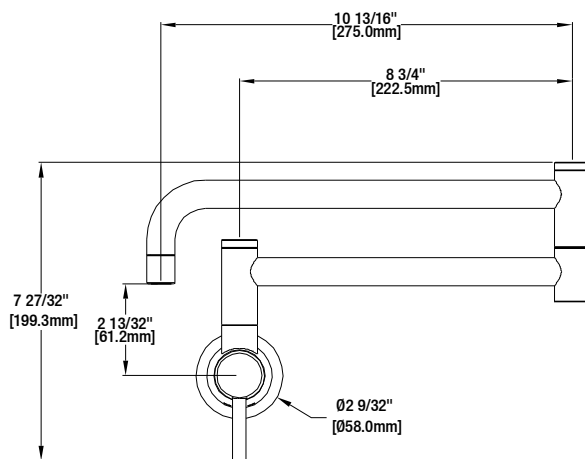

Modern Single-Handle Wall-Mount Pot Filler Faucet

MODEL	SKU #	FINISH
HD67502-5101	310251313	Chrome
HD67502-5108D2	310251332	Stainless Steel

FEATURES

- Max Flow Rate: 1.8 gpm (6.8 L/min) at 60 psi
- Spout Reach: 8 3/4"
- Spout Height: 7 27/32"
- 1/4 Turn Ceramic Valve for Lifetime Drip-Free Operation

CODE COMPLIANCE

- IAPMO Certified: ASME A112.18.1/CSA B125.1
- NSF 61 Section 9
- NSF 372
- Calgreen Certified
- Meets AB 1953 Lead Standard
- ADA Compliant

WARRANTY

- Limited Lifetime Warranty

INSTALLATION DIMENSIONS