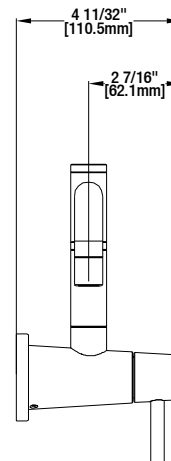

Modern Single-Handle Wall-Mount Pot Filler Faucet

MODEL	SKU #	FINISH
HD67502-5101	310251313	Chrome
HD67502-5108D2	310251332	Stainless Steel

FEATURES

- Max Flow Rate: 1.8 gpm (6.8 L/min) at 60 psi
- Spout Reach: 8 3/4"
- Spout Height: 7 27/32"
- 1/4 Turn Ceramic Valve for Lifetime Drip-Free Operation

CODE COMPLIANCE

- IAPMO Certified: ASME A112.18.1/CSA B125.1
- NSF 61 Section 9
- NSF 372
- Calgreen Certified
- Meets AB 1953 Lead Standard
- ADA Compliant

WARRANTY

- Limited Lifetime Warranty

INSTALLATION DIMENSIONS

Glacier Bay reserves the right to make changes in specifications and materials and to change and discontinue models, both without notice or obligation. Dimensions are for reference only.